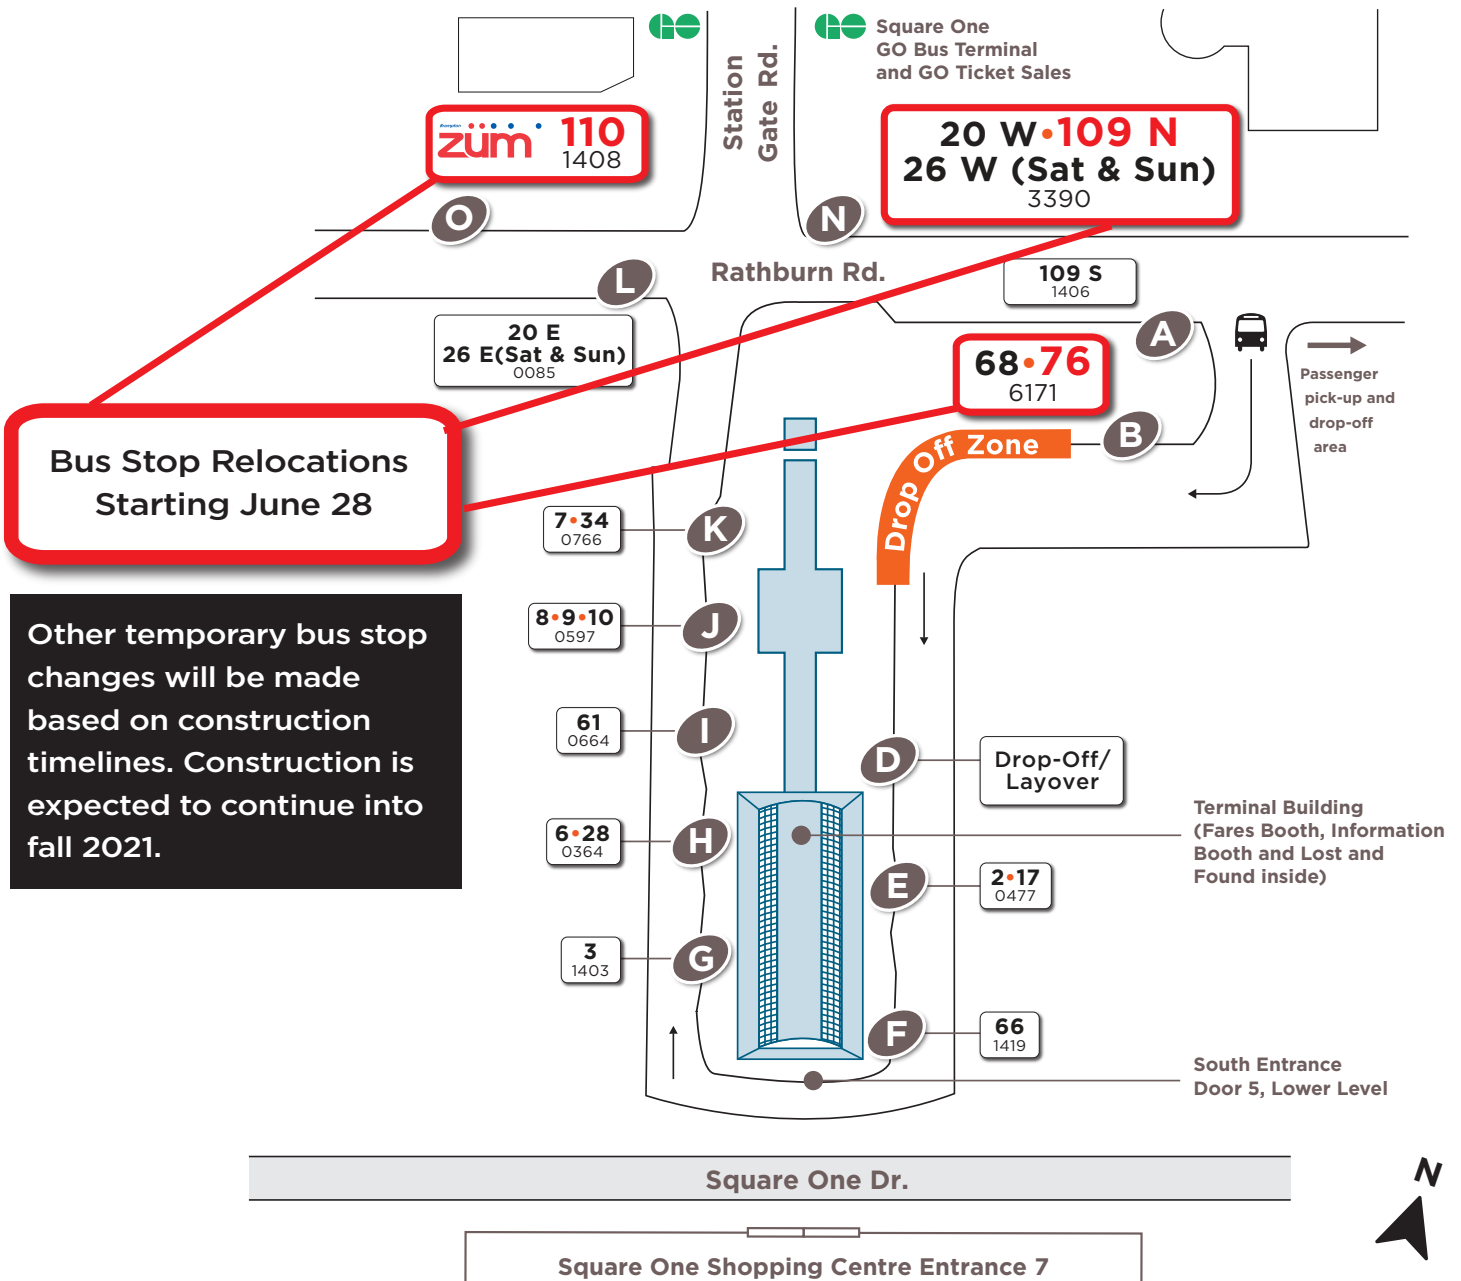

City Centre Transit Terminal Effective June 28, 2021

Map not to scale

Legend

Route # — **6**
Bus stop # — 0364

Platform letter **A**

Stop Relocation

Route # — **76**
Bus stop # — 6171