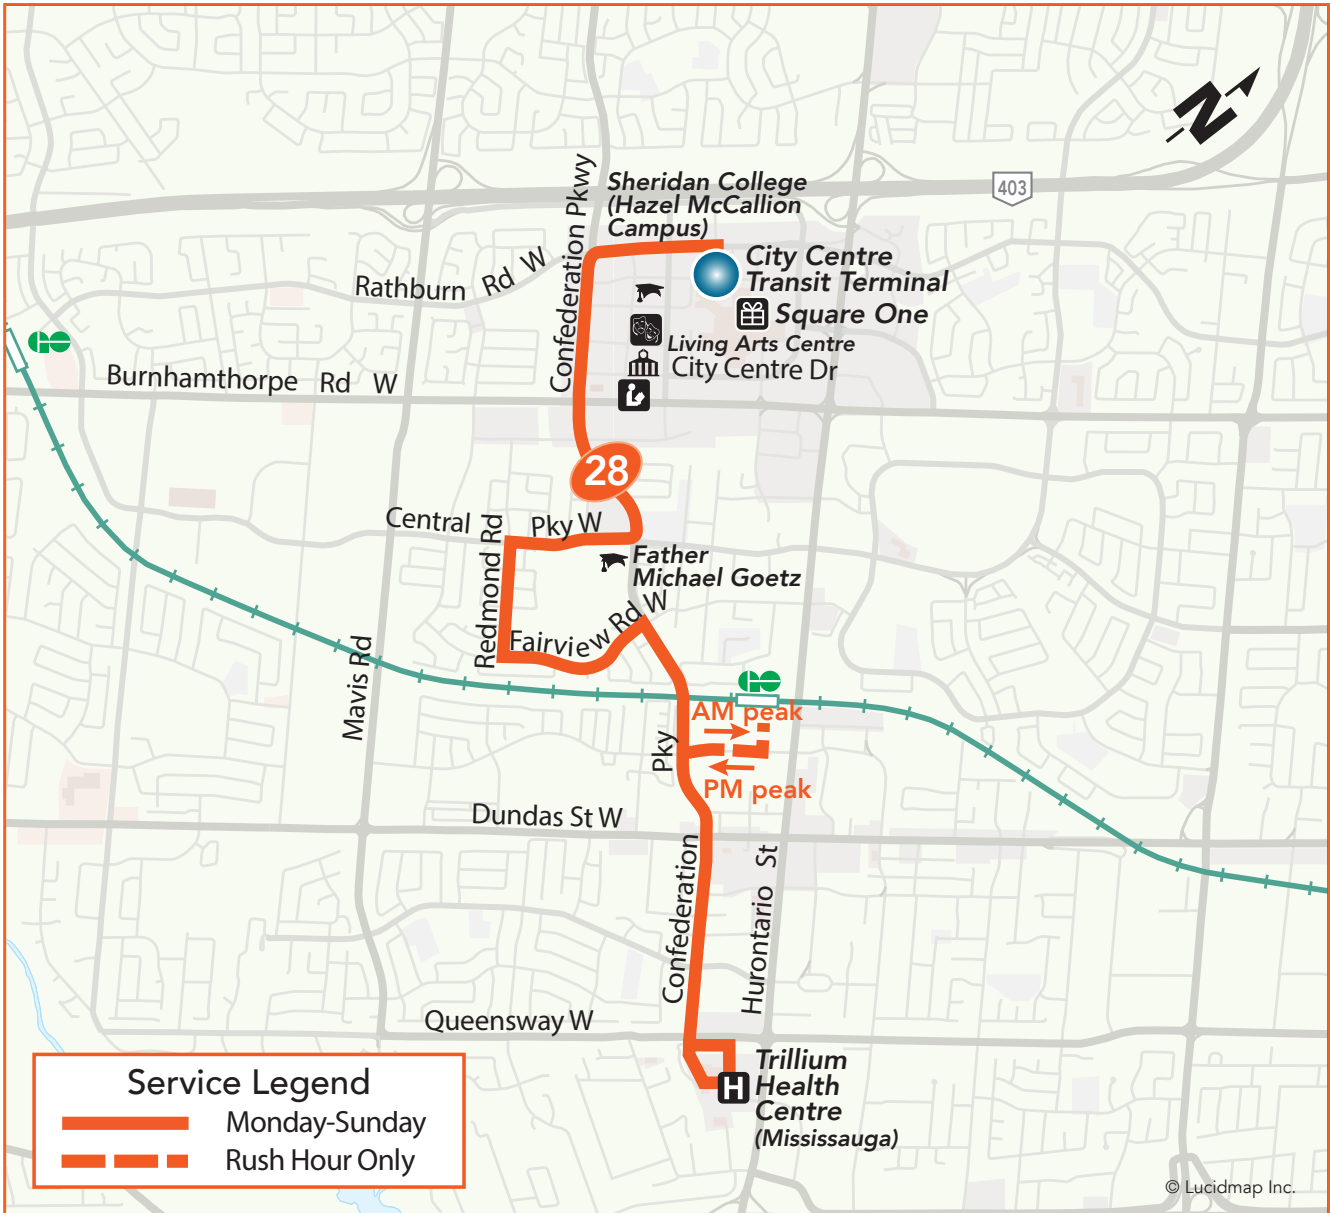

28

Confederation

Local Route
Monday to Sunday

Northbound to City Centre Transit Terminal
Southbound to Trillium Health Centre

Service Legend

- Monday-Sunday
- Rush Hour Only

Legend

 Terminal	 TTC Subway Station	 Library
 Transitway Station	 GO Train Station	 Community Centre
 High School, University or College	 Hospital	 Shopping Centre