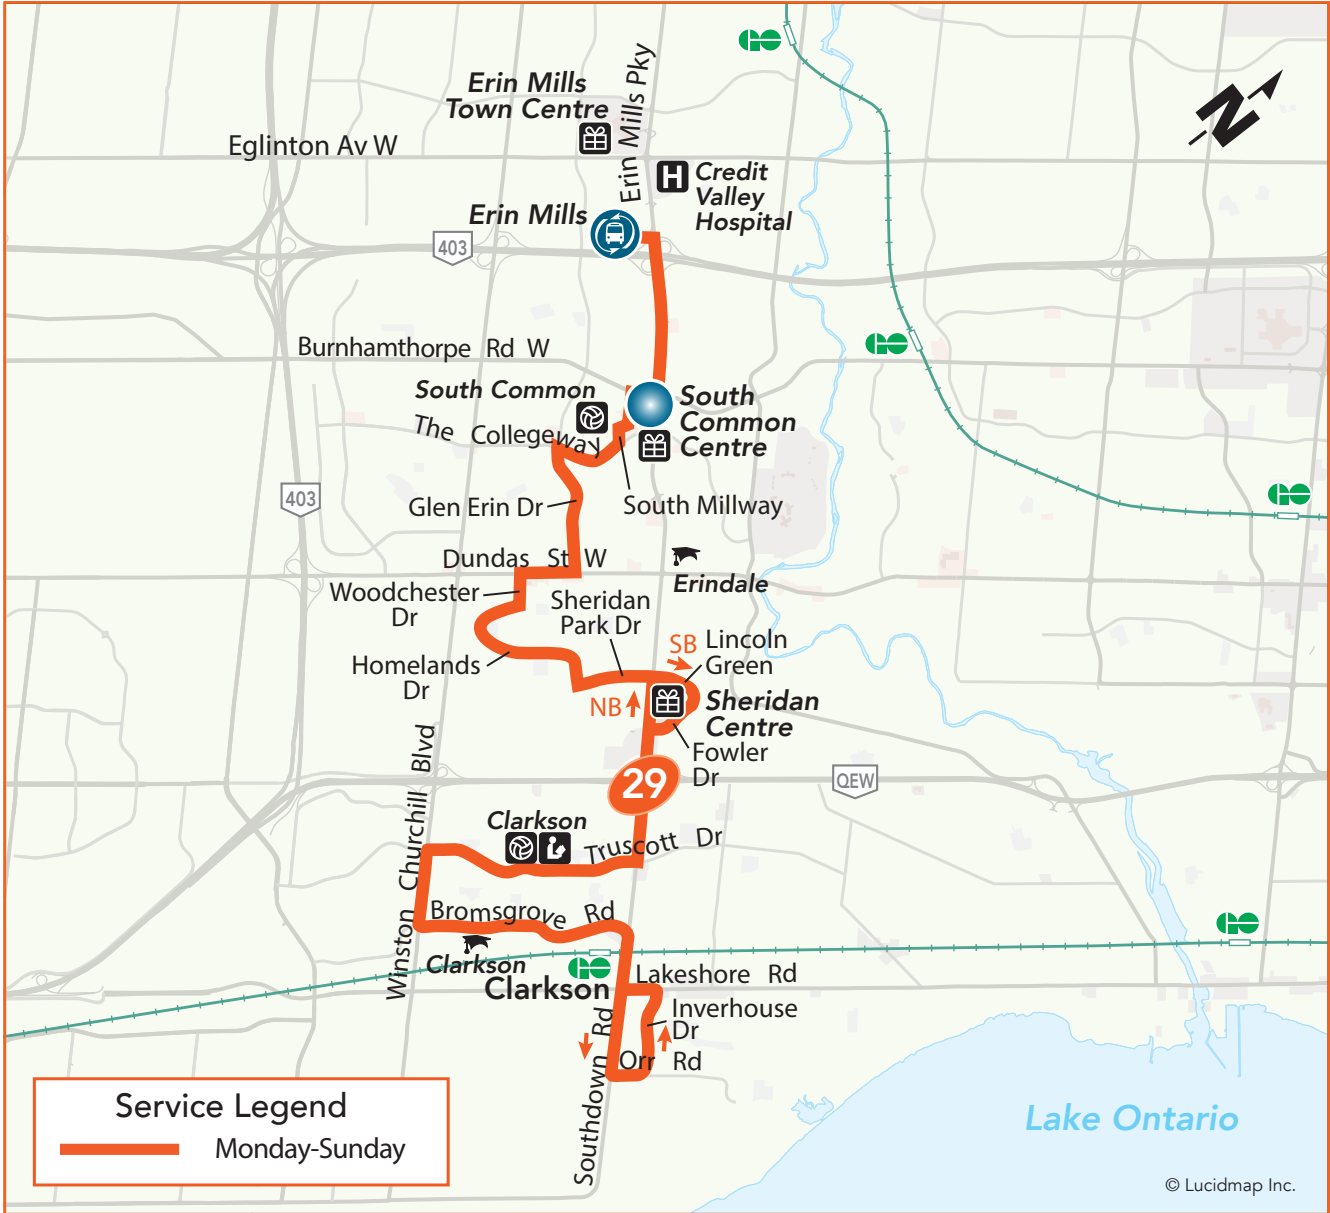

29

Park Royal-Homelands

Local Route
Monday to Sunday

Northbound to Erin Mills Station
Southbound to Clarkson GO Station

Legend

- | | | |
|------------------------------------|--------------------|------------------|
| Terminal | TTC Subway Station | Library |
| Transitway Station | GO Train Station | Community Centre |
| High School, University or College | Hospital | Shopping Centre |