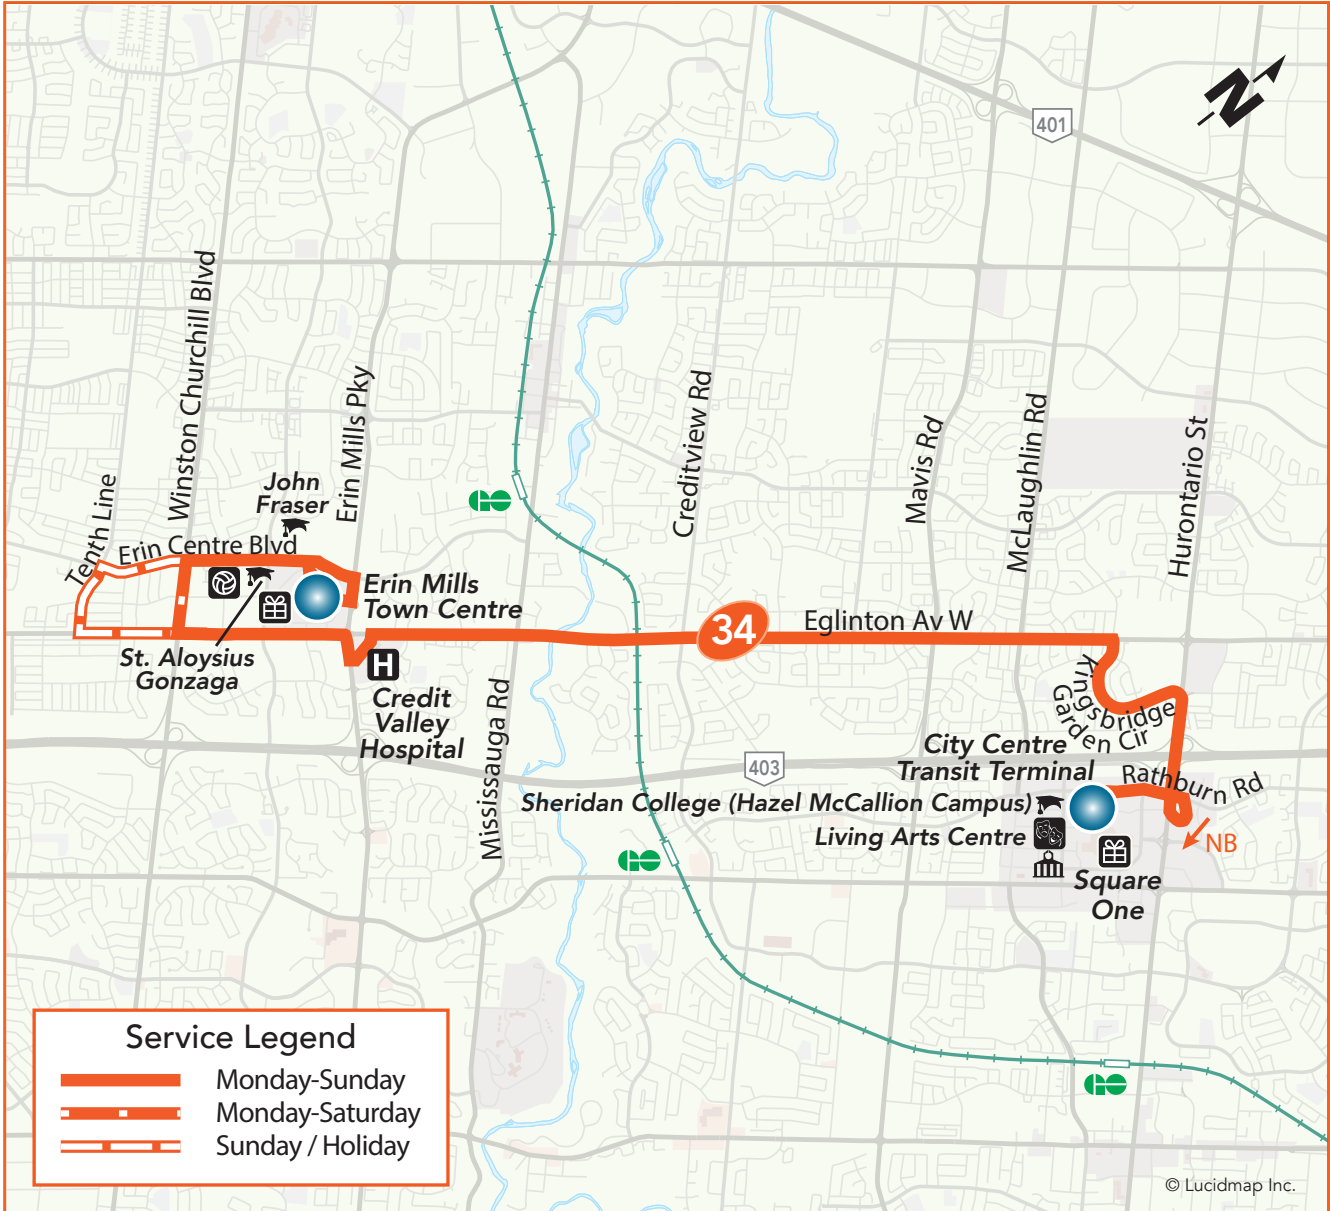

34

Credit Valley

Local Route
Monday to Sunday

Eastbound to City Centre Transit Terminal
Westbound to Erin Mills Town Centre

Service Legend

- Monday-Sunday
- Monday-Saturday
- Sunday / Holiday

Legend

Terminal	TTC Subway Station	Library
Transitway Station	GO Train Station	Community Centre
High School, University or College	Hospital	Shopping Centre