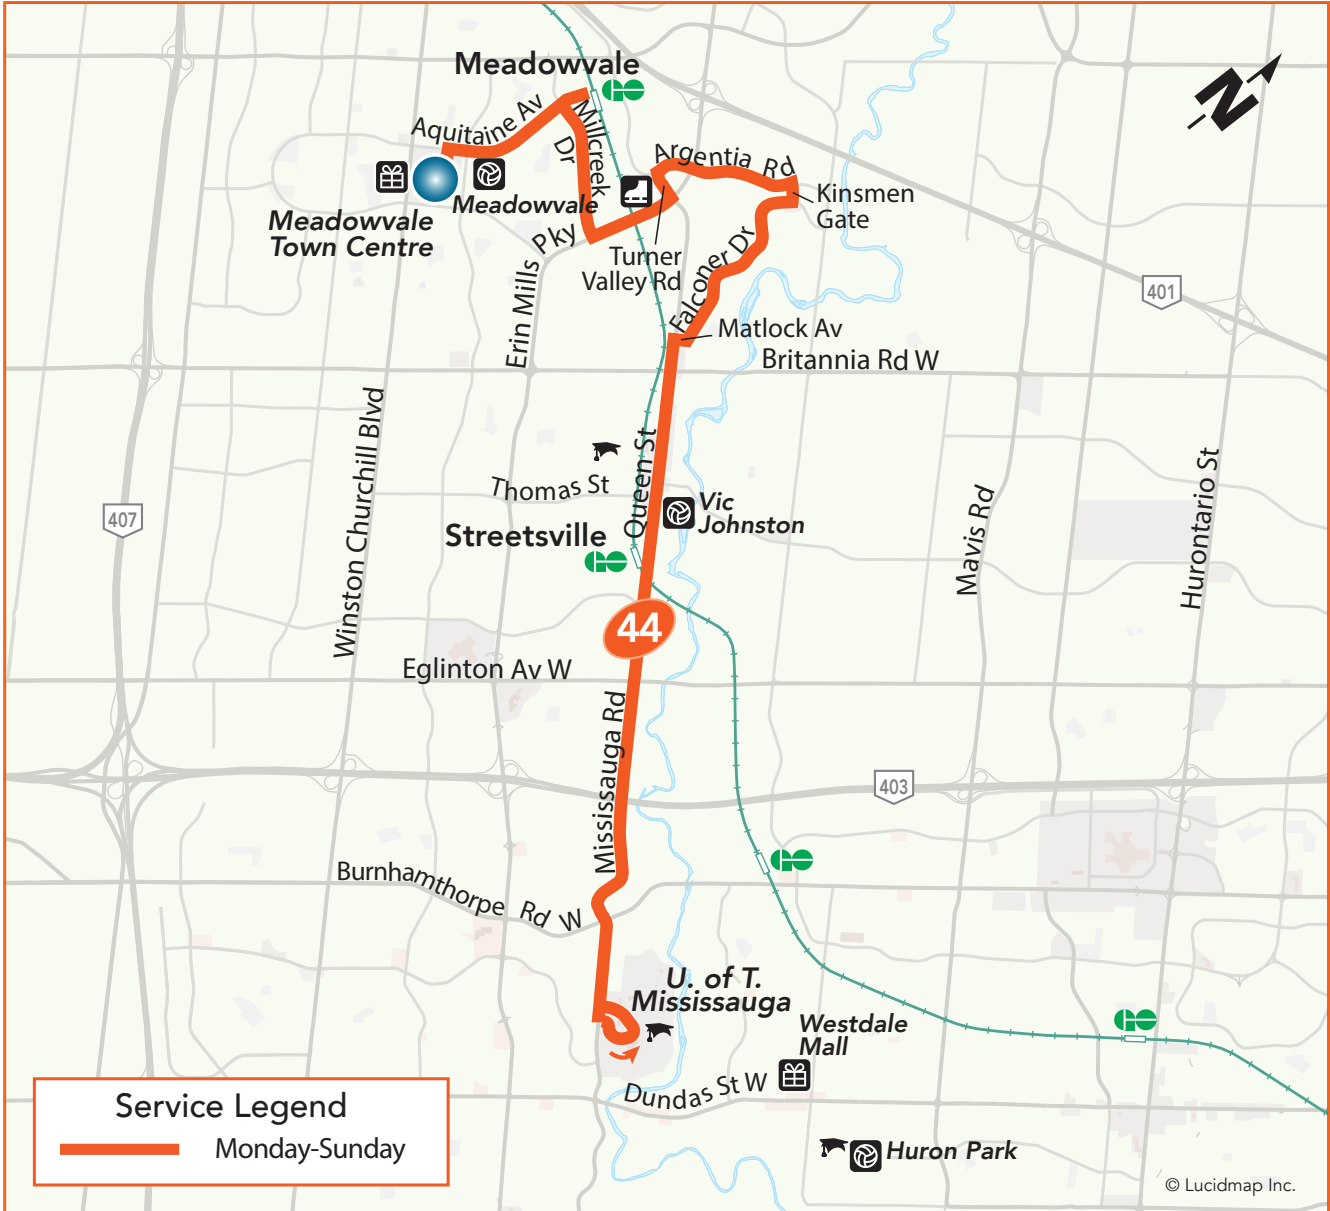

# Mississauga Road

**Local Route**  
**Monday to Sunday**

**Northbound** to Meadowvale Town Centre  
**Southbound** to U of T Mississauga

## Legend

- |                                    |                    |                  |
|------------------------------------|--------------------|------------------|
| Terminal                           | TTC Subway Station | Library          |
| Transitway Station                 | GO Train Station   | Community Centre |
| High School, University or College | Hospital           | Shopping Centre  |