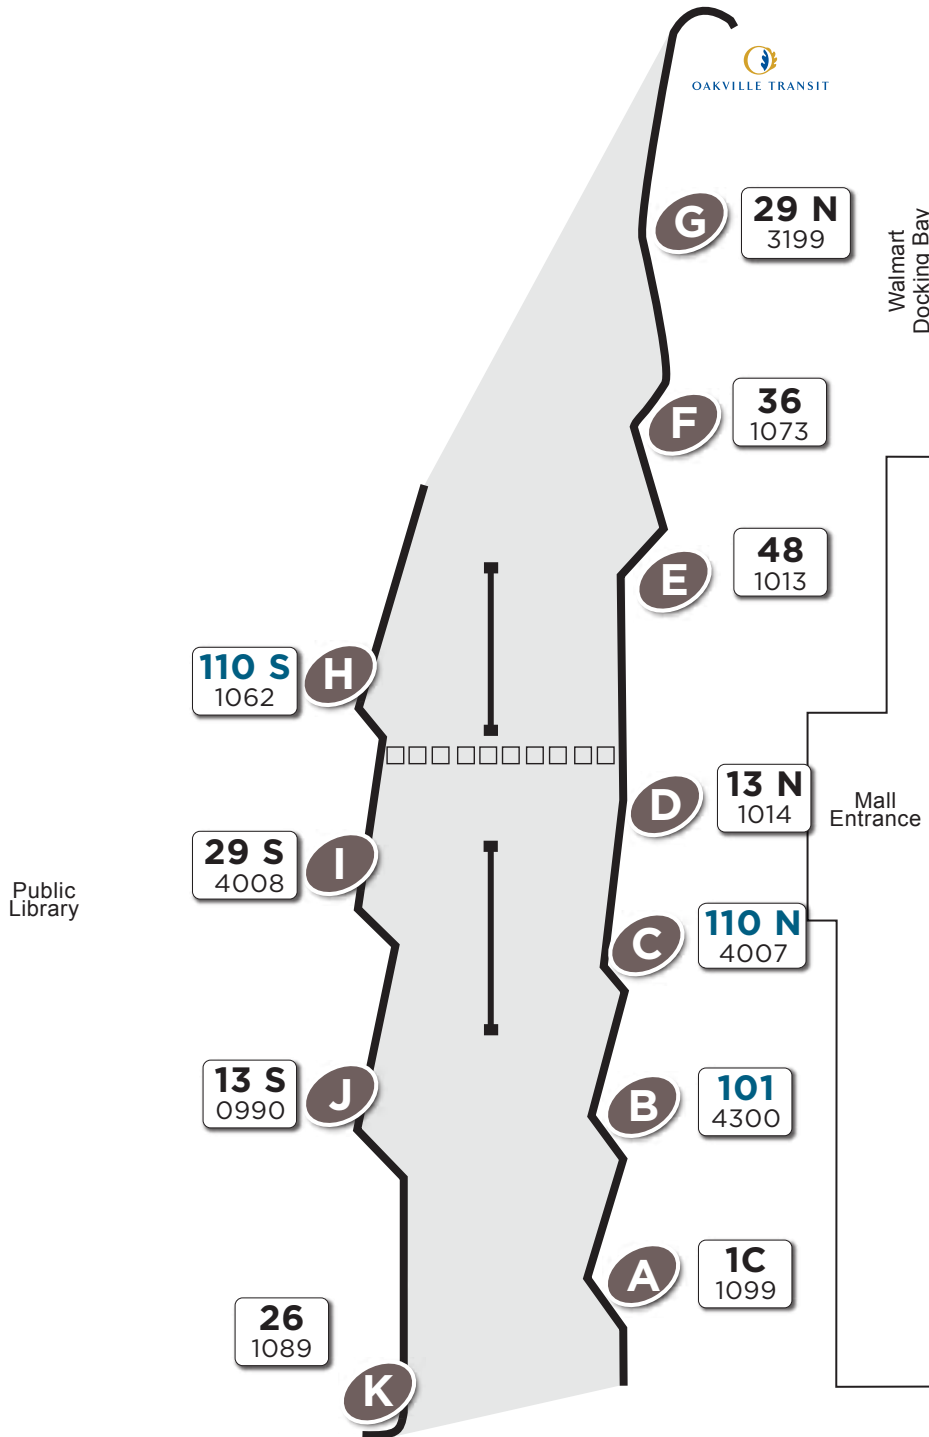

# South Common Centre

Map not to scale

## Legend

Route # — **26**  
Bus stop # — 1089

Route # — **110 S**  
Bus stop # — 1062

Platform Letter

Effective: December 7, 2020