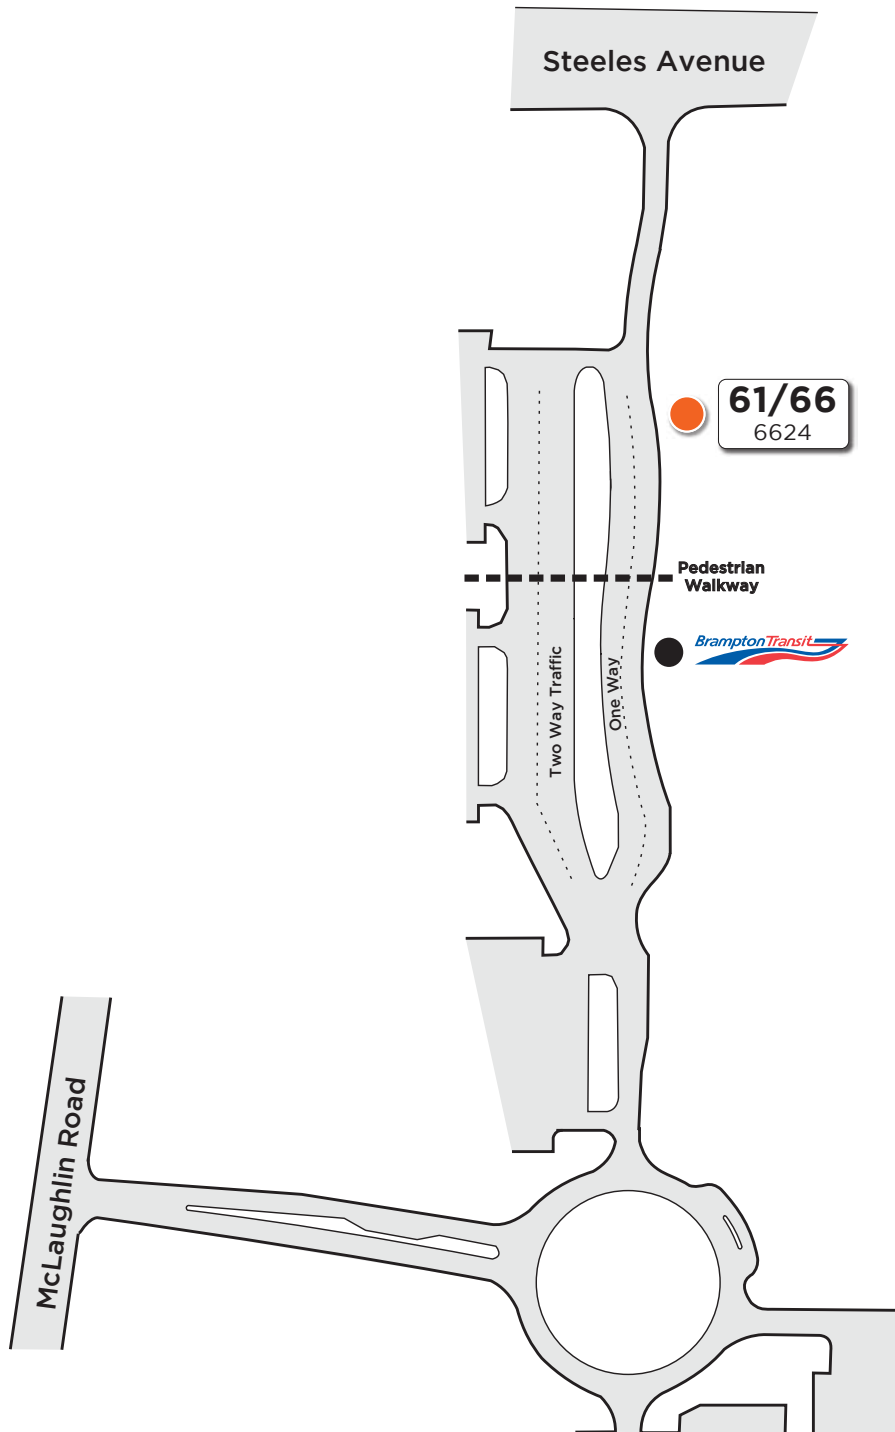

# Sheridan College (Davis Campus)

N  
Map not to scale

Route # — **61**  
Bus stop # — 6624

Bus Stop Marker

Effective: September 02, 2019