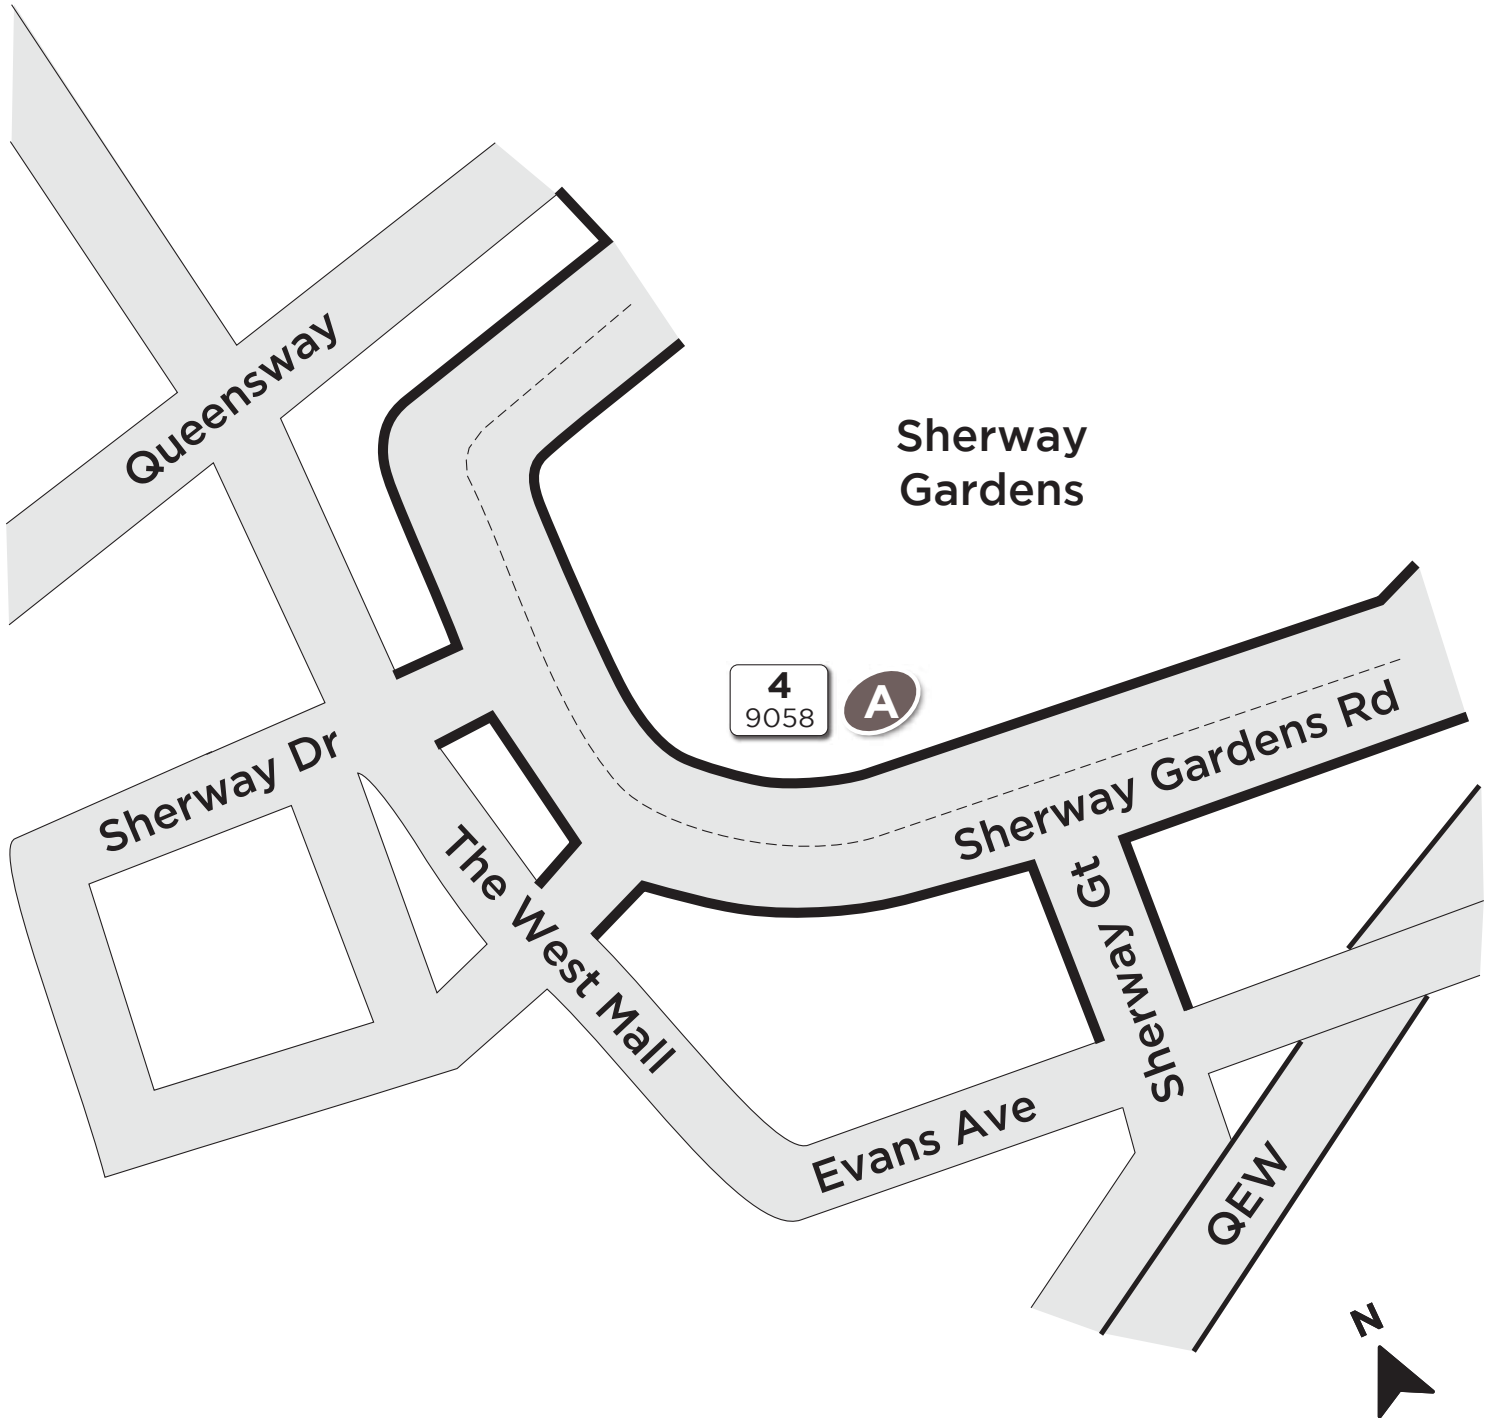

Sherway Gardens

Map not to scale

Legend

Route # — **4**
Bus stop # — 9058

Platform Letter

Effective: September 02, 2013