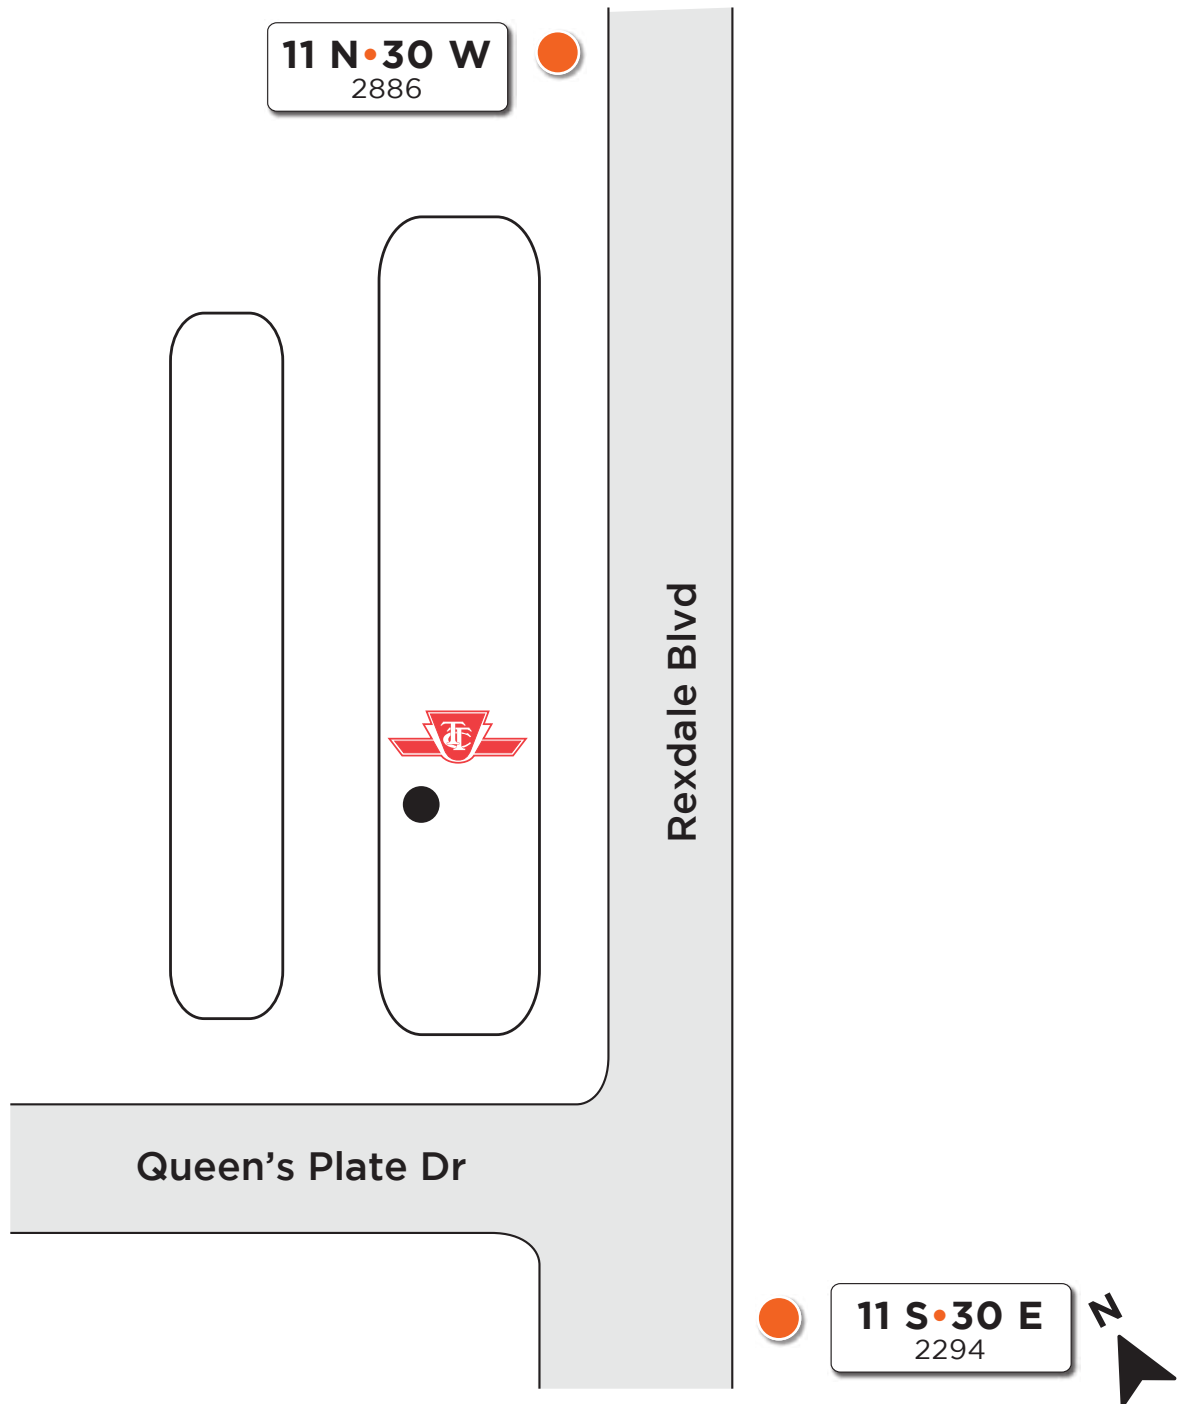

Woodbine Centre

Woodbine
Centre

Map not to scale

Legend

Route # — **30 W**
Bus stop # — 2886

Bus Stop Marker

Effective: July 01, 2019