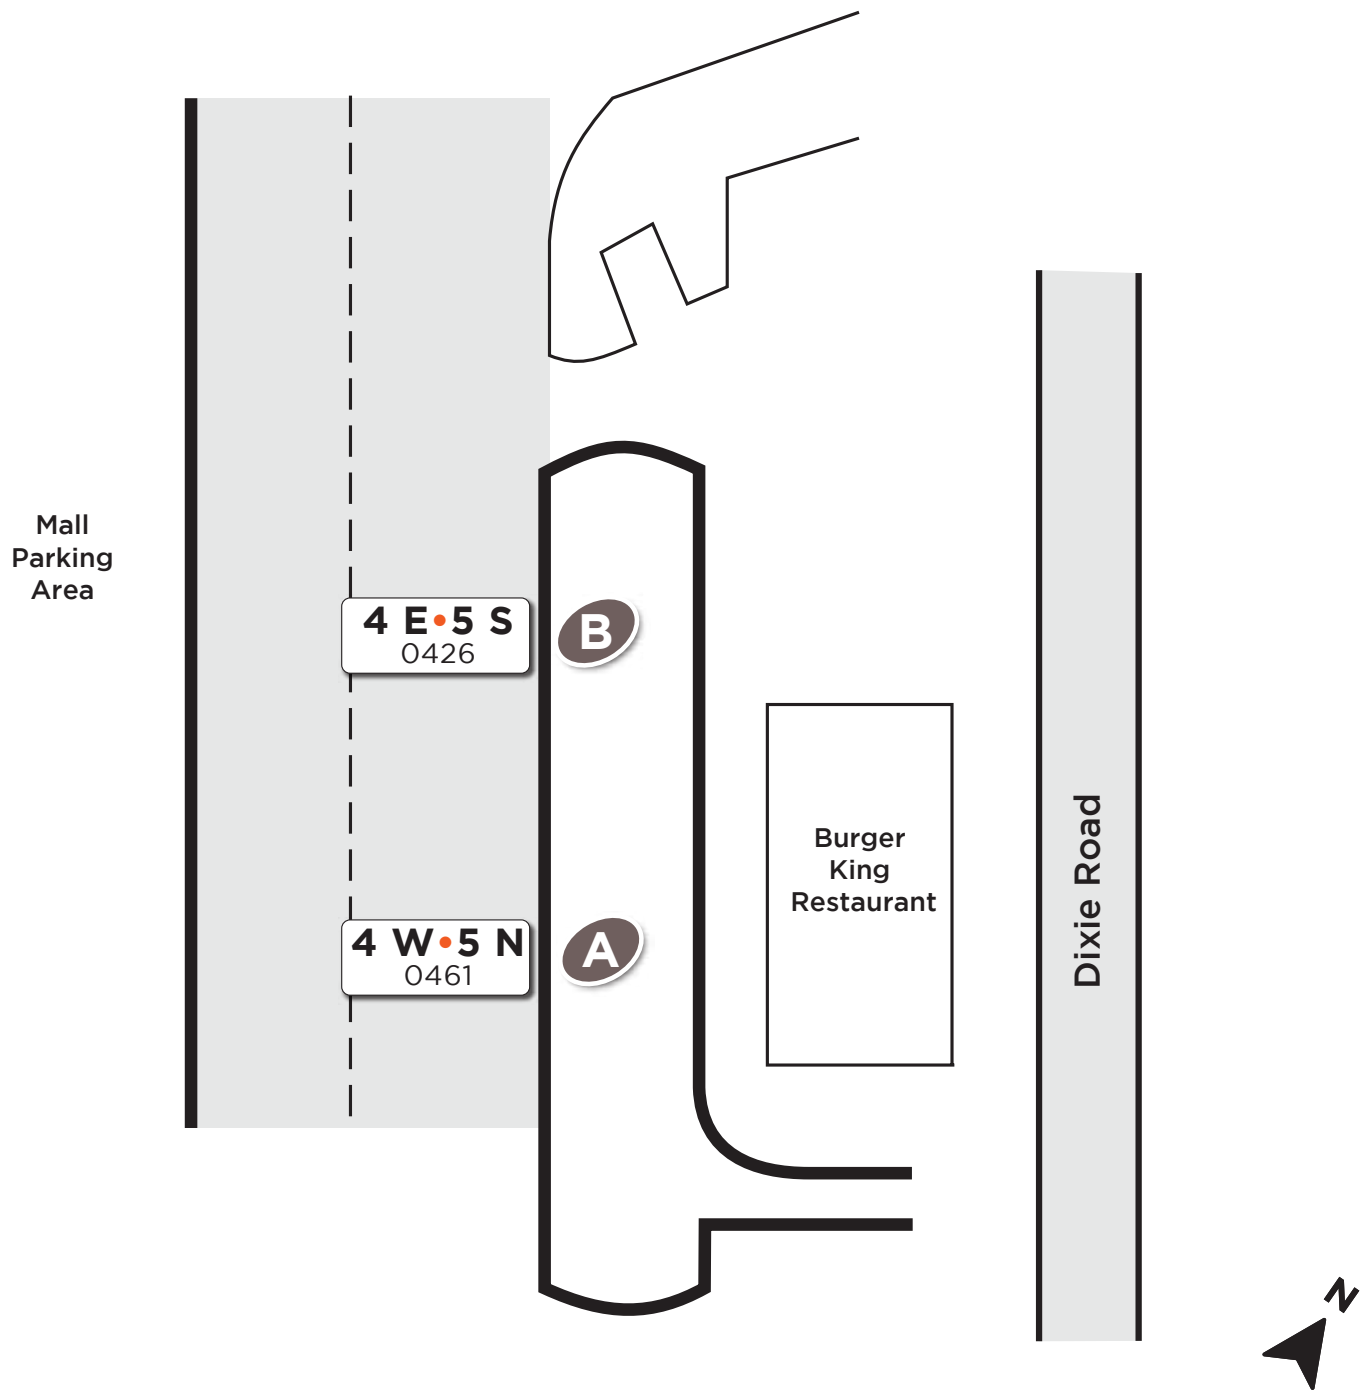

Dixie Outlet Mall

Map not to scale

Legend

Route # — **4 E**
Bus stop # — 0426

Platform Letter

Effective: April 27, 2015