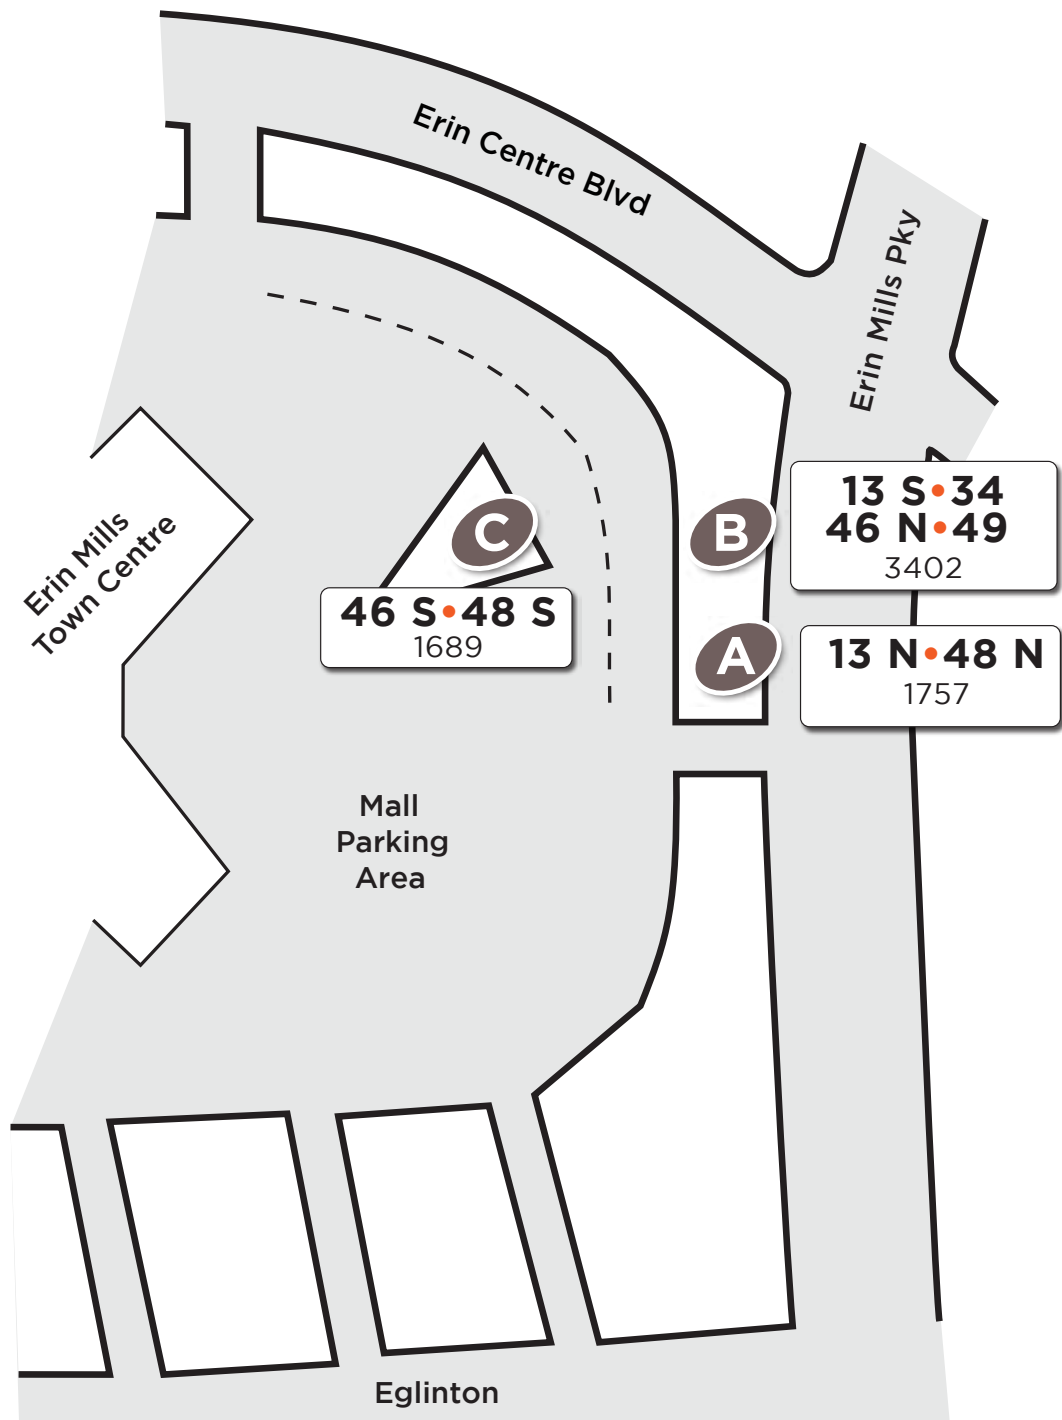

Erin Mills Town Centre

Map not to scale

Legend

Route # — **13 N**
Bus stop # — **1757**

Platform Letter

Effective: October 24, 2016