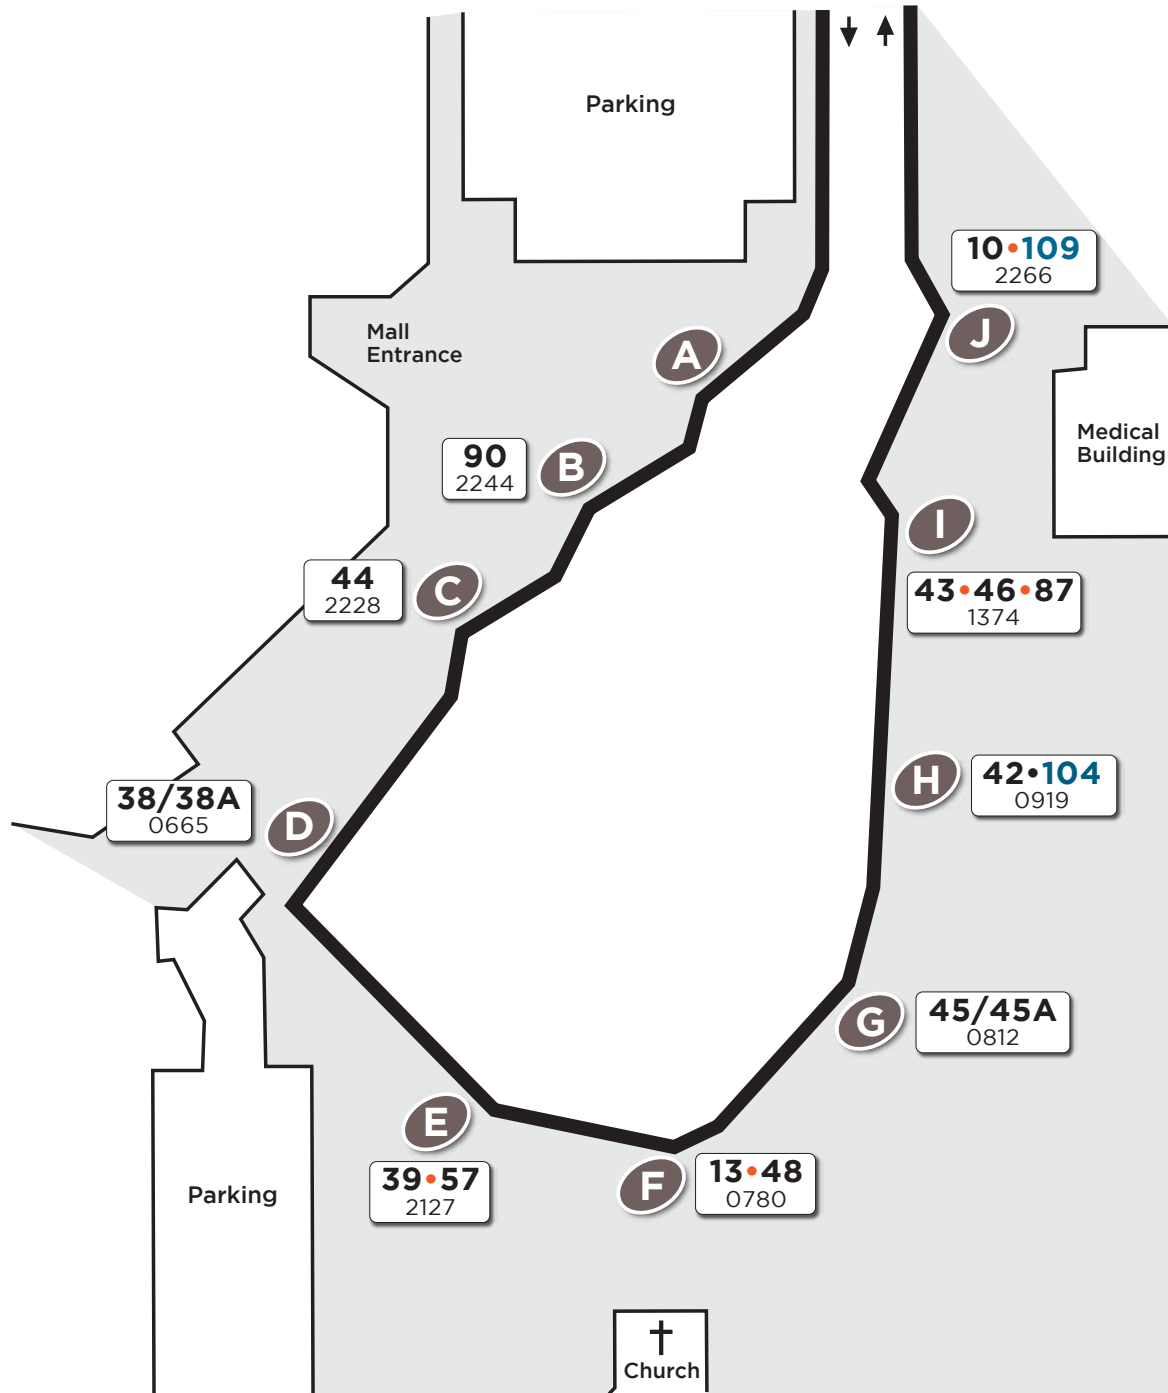

Meadowvale Town Centre

Legend

Route # **44**
Bus stop # 2228

Route # **109**
Bus stop # 2266

Platform Letter

Effective: April 30, 2018