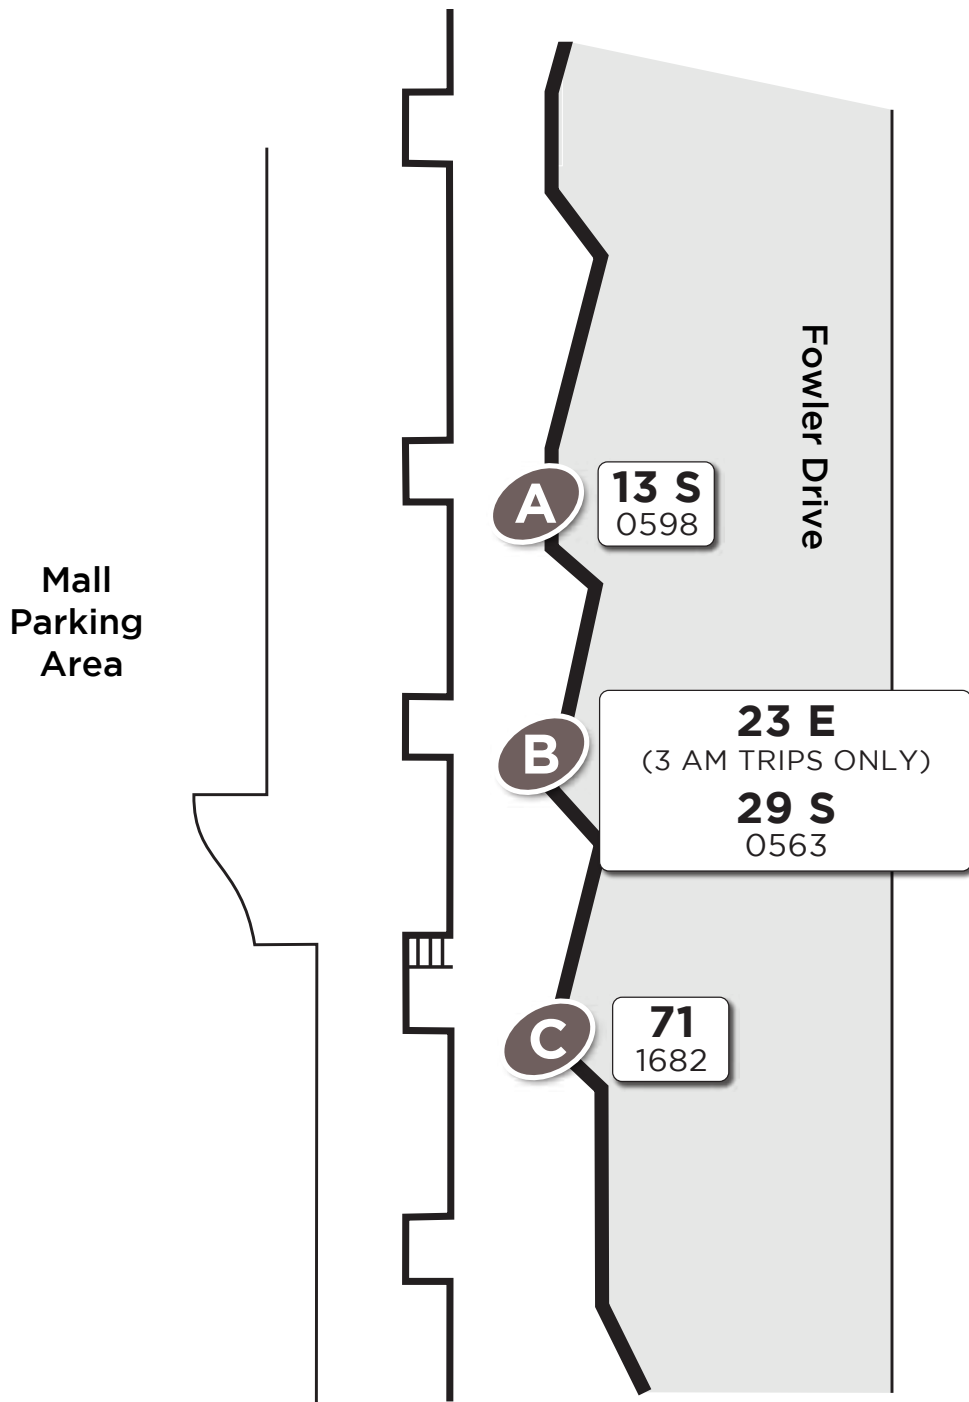

Sheridan Centre

Legend

Route # — **13 S**
Bus stop # — 0598

Platform Letter

Effective: May 09, 2016