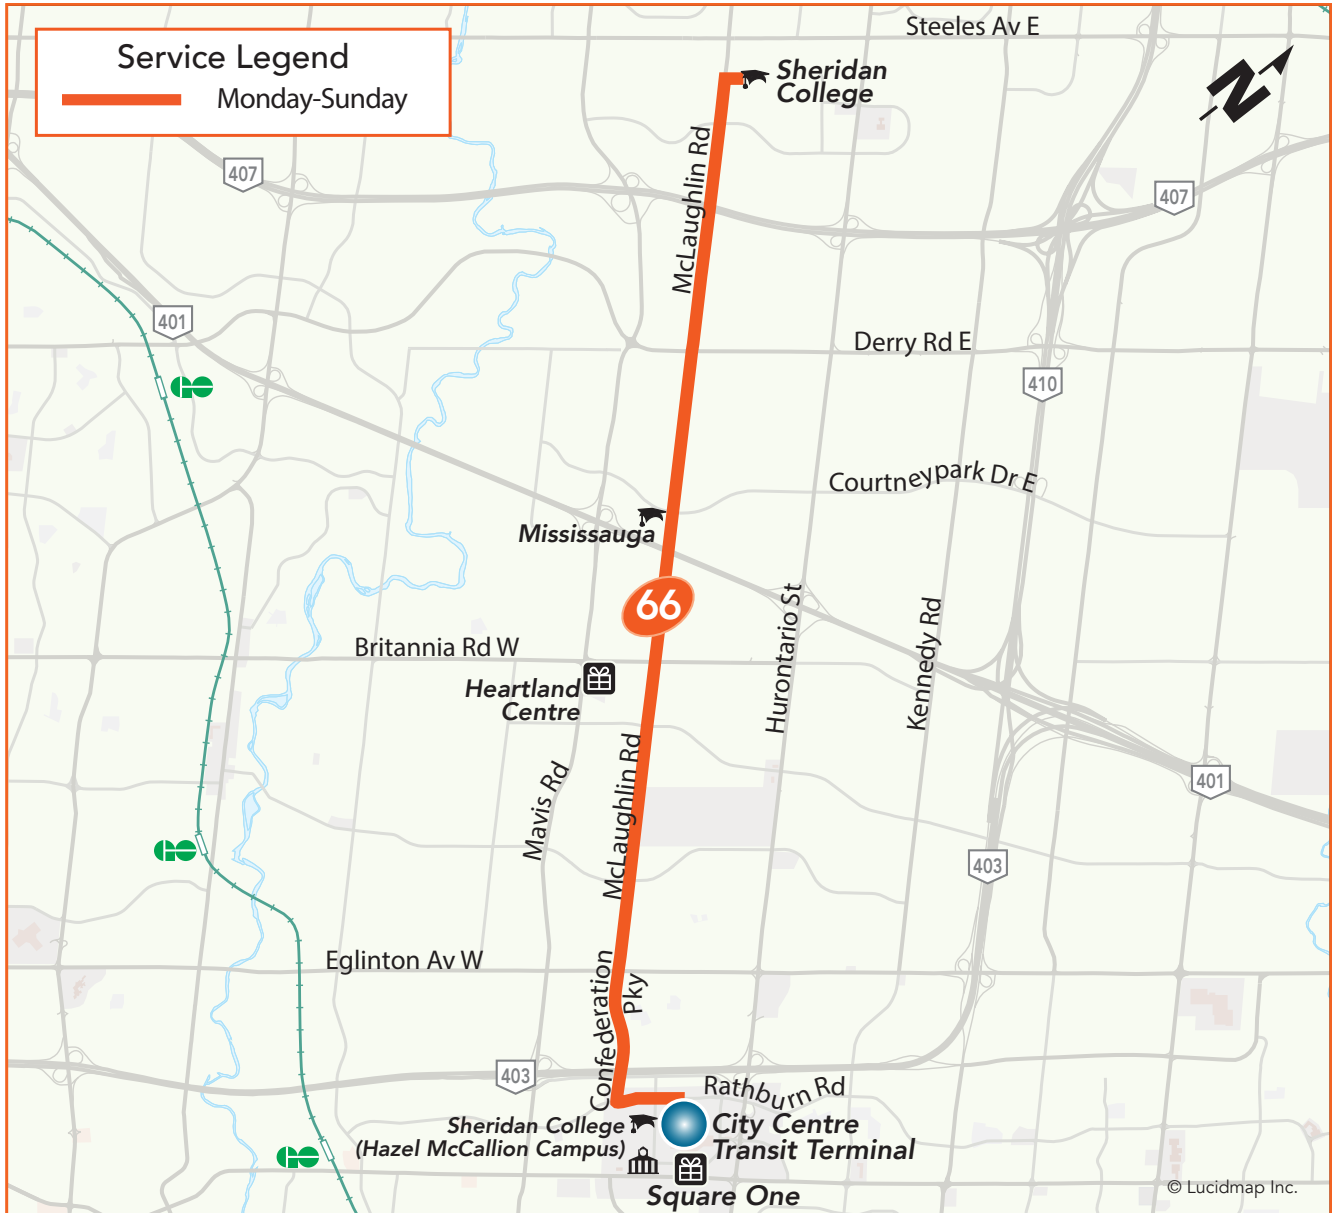

# 66

# McLaughlin

**Local Route**  
**Monday to Sunday**

**Northbound** to Sheridan College Brampton Campus  
**Southbound** to City Centre Transit Terminal

## Legend

- |                                    |                    |                  |
|------------------------------------|--------------------|------------------|
| Terminal                           | TTC Subway Station | Library          |
| Transitway Station                 | GO Train Station   | Community Centre |
| High School, University or College | Hospital           | Shopping Centre  |