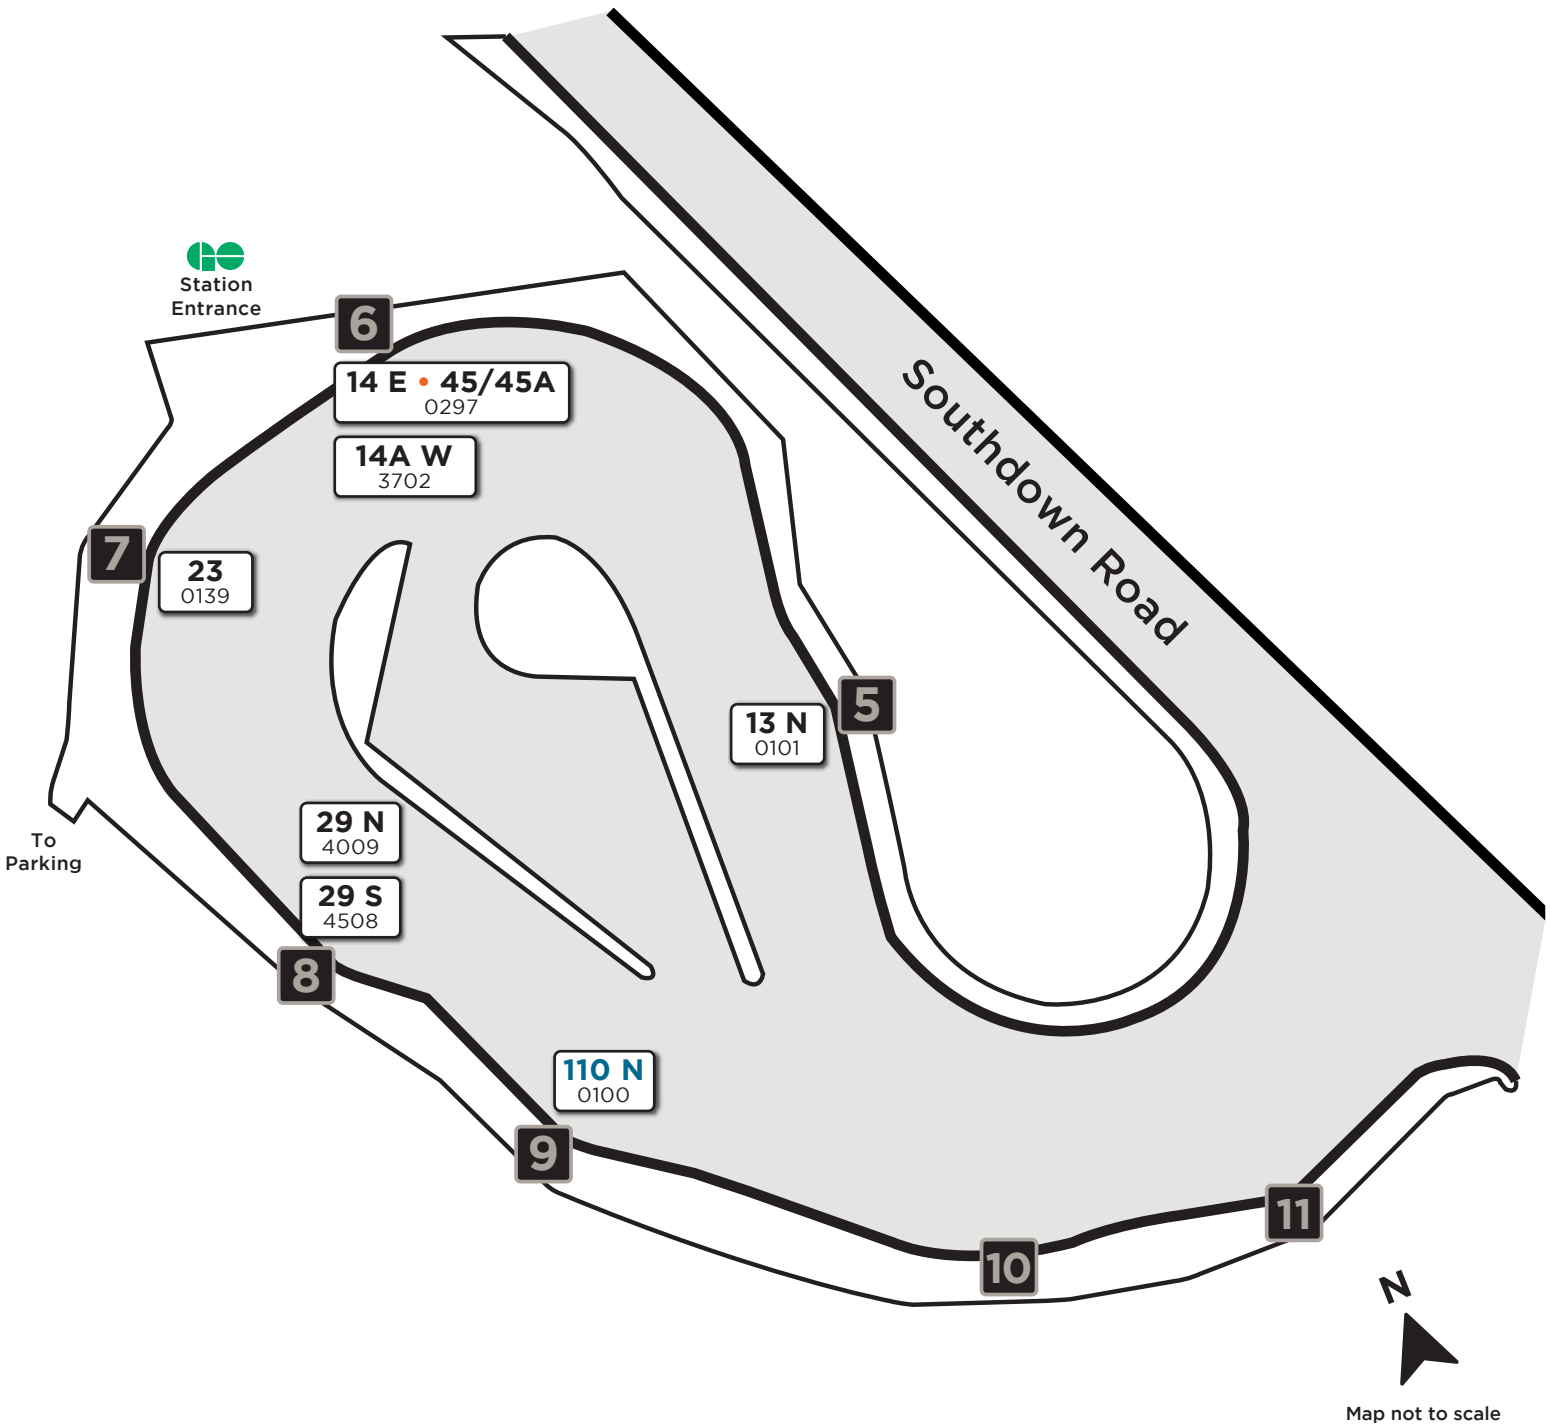

Clarkson GO

Legend

Route # — **13 N**
Bus stop # — 0101

Route # — **110 N**
Bus stop # — 0100

Platform Number

Effective: October 29, 2018