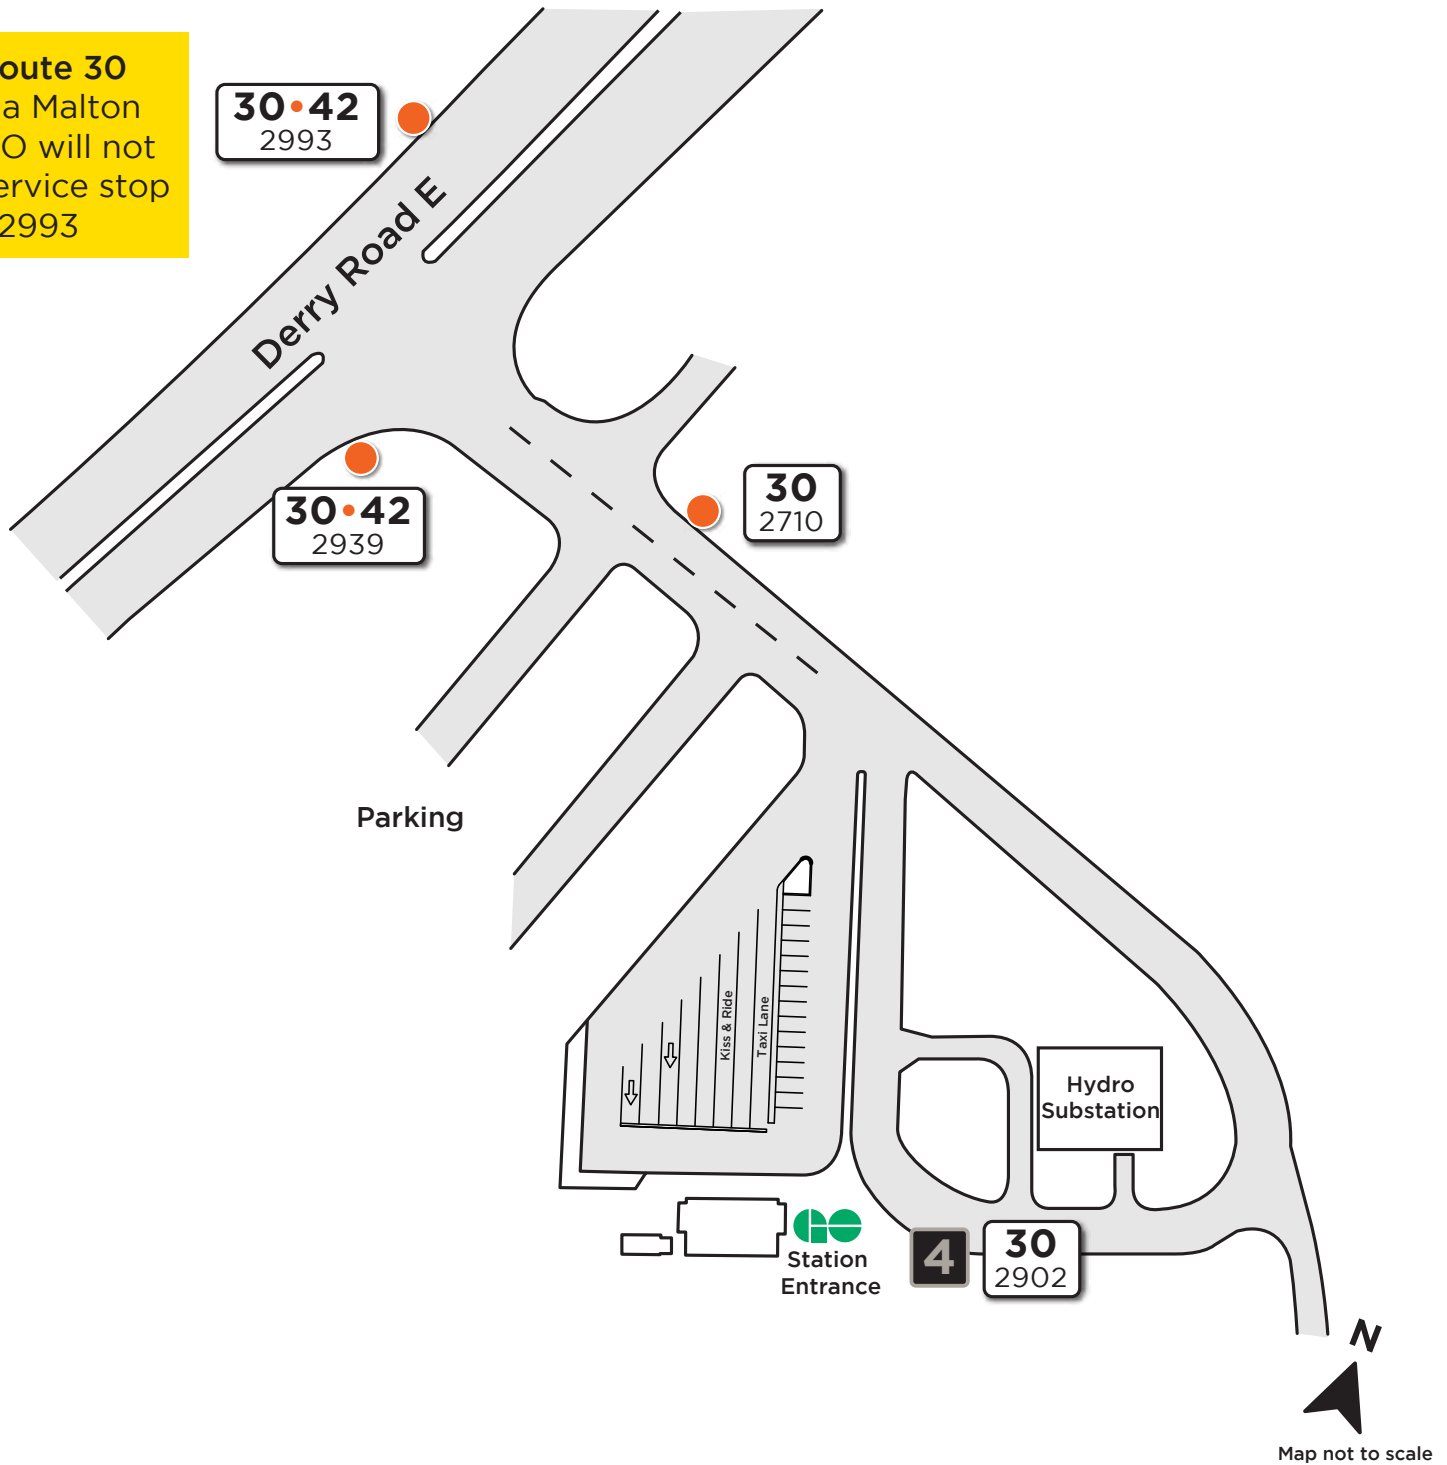

Malton GO

Route 30
via Malton
GO will not
service stop
#2993

Legend

Route # — **30**
Bus stop # — 2902

Bus Stop Marker

Platform Number

Effective: July 01, 2019