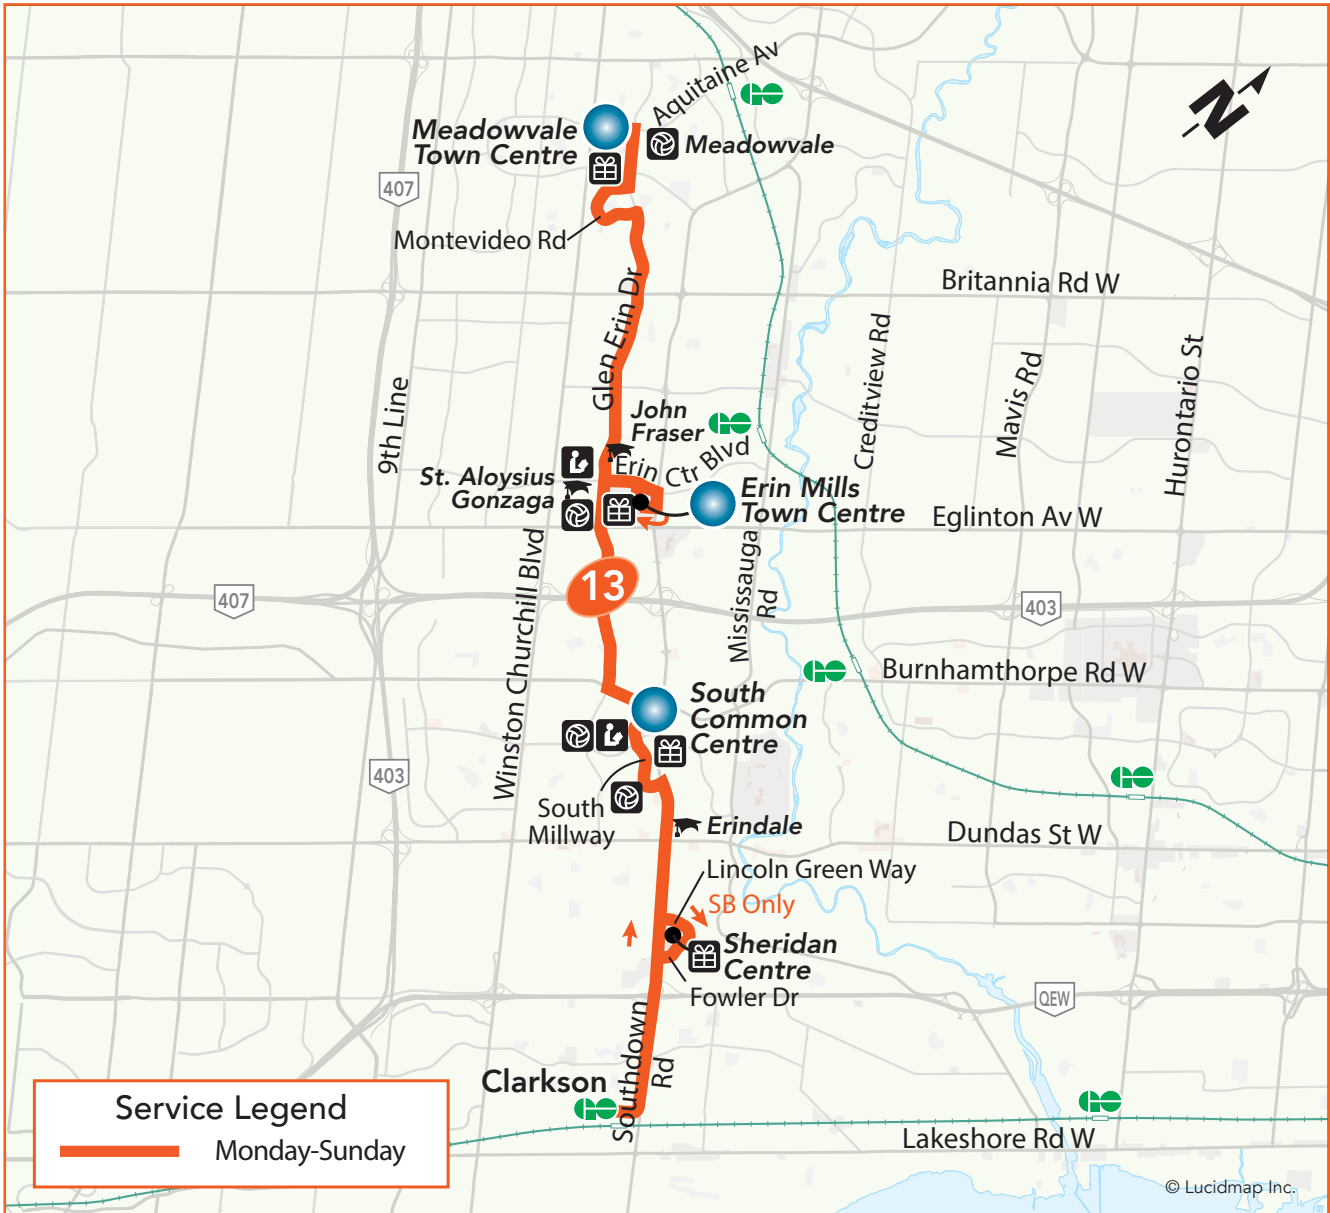

13

Glen Erin

Local Route
Monday to Sunday

Northbound to Meadowvale Town Centre
Southbound to Clarkson GO Station

Legend

- | | | |
|------------------------------------|--------------------|------------------|
| Terminal | TTC Subway Station | Library |
| Transitway Station | GO Train Station | Community Centre |
| High School, University or College | Hospital | Shopping Centre |