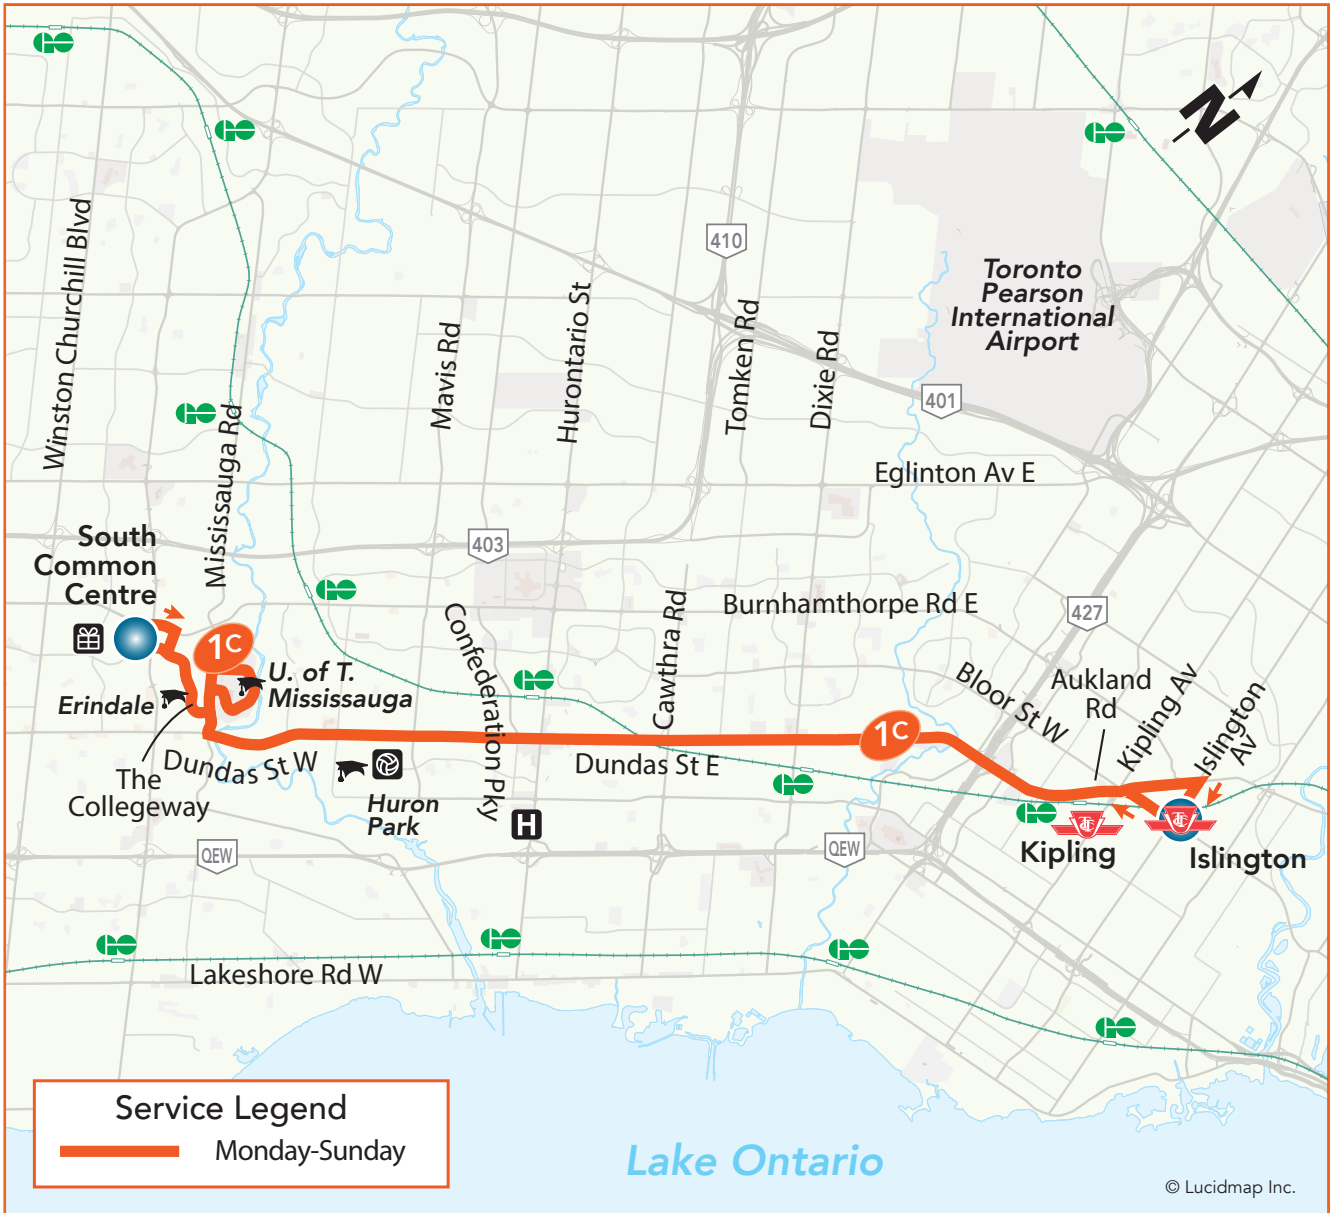

1C

Dundas-Collegeway

Local Route
Monday to Sunday

Eastbound to Islington Subway
Westbound to South Common Centre

Legend

- | | | |
|------------------------------------|--------------------|------------------|
| Terminal | TTC Subway Station | Library |
| Transitway Station | GO Train Station | Community Centre |
| High School, University or College | Hospital | Shopping Centre |