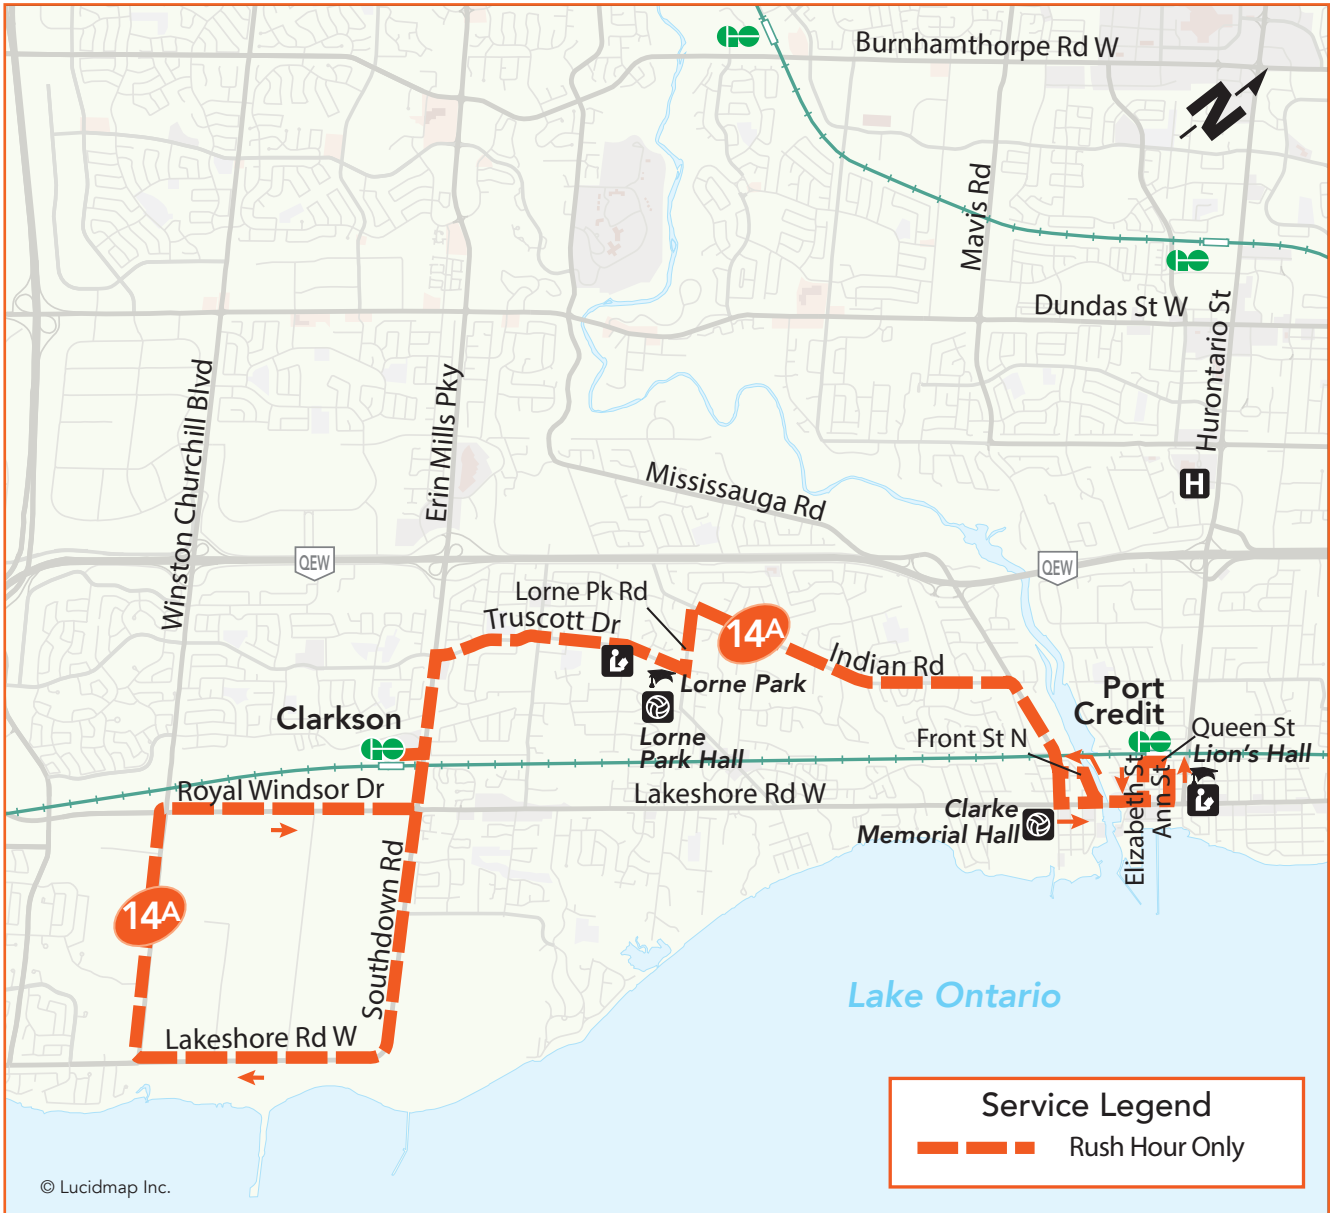

14A

Lorne Park-Industrial

Local Route
Monday to Friday

Westbound to Clarkson GO via Winston Churchill

© Lucidmap Inc.

Legend

- | | | |
|------------------------------------|--------------------|------------------|
| Terminal | TTC Subway Station | Library |
| Transitway Station | GO Train Station | Community Centre |
| High School, University or College | Hospital | Shopping Centre |