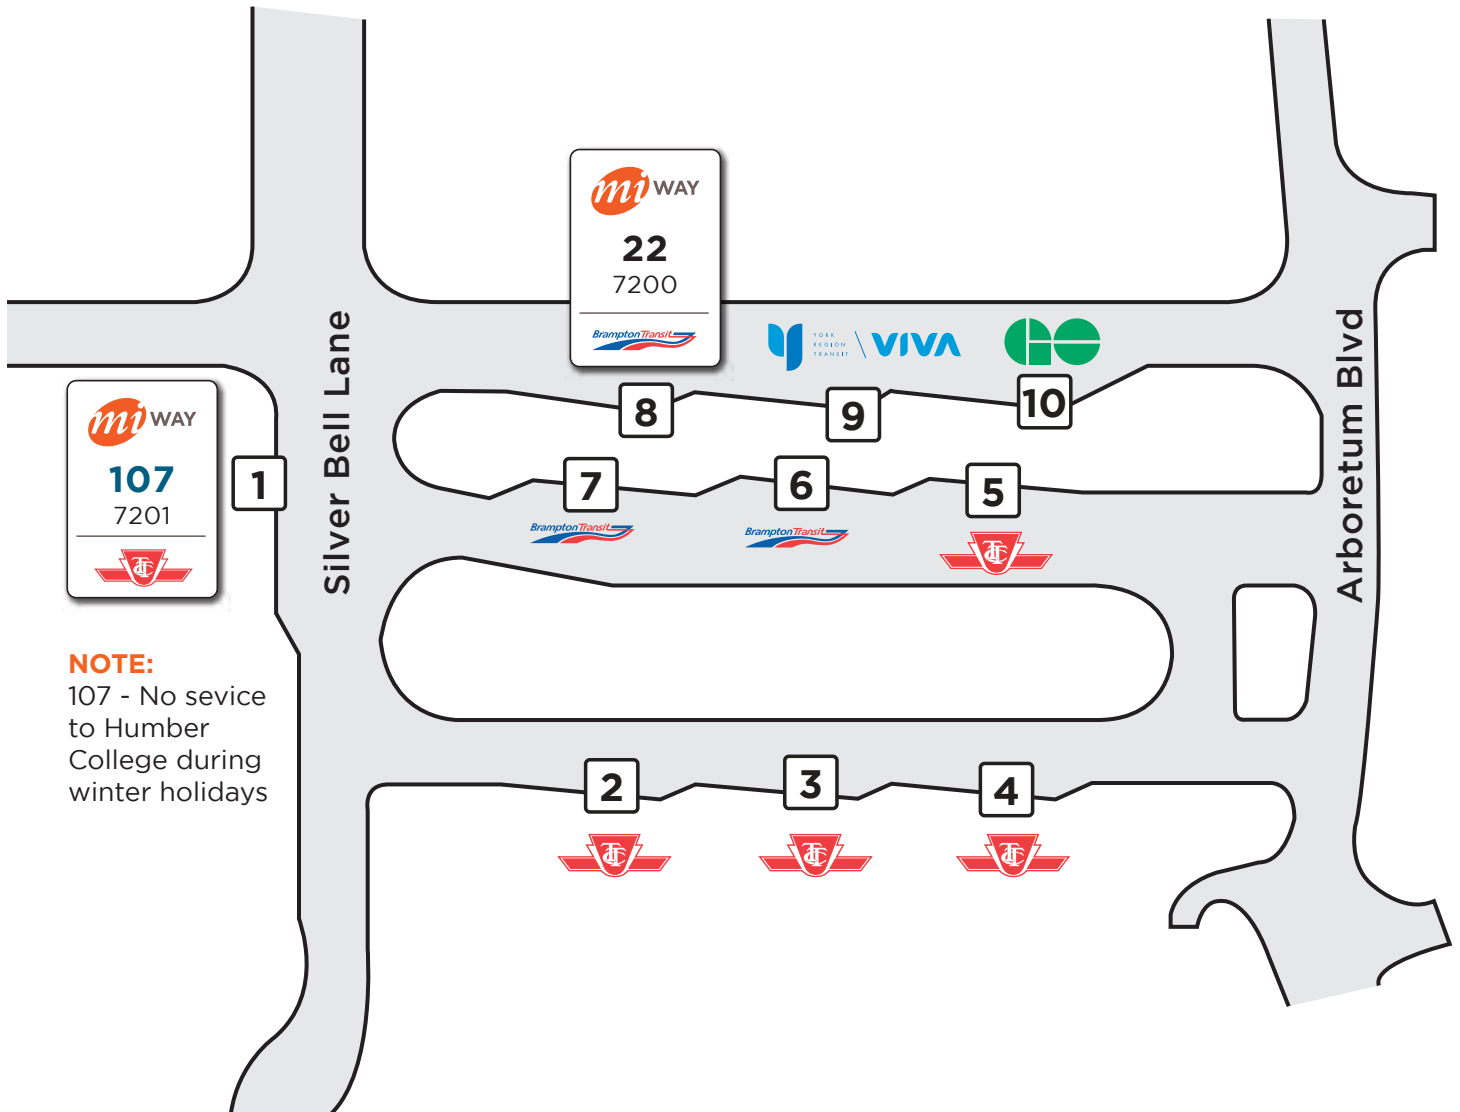

Humber College

NOTE:
107 - No service to Humber College during winter holidays

Map not to scale

Legend

Route # — **22**
Bus stop # — 7200

Platform Number **8**

Effective: April 27, 2020