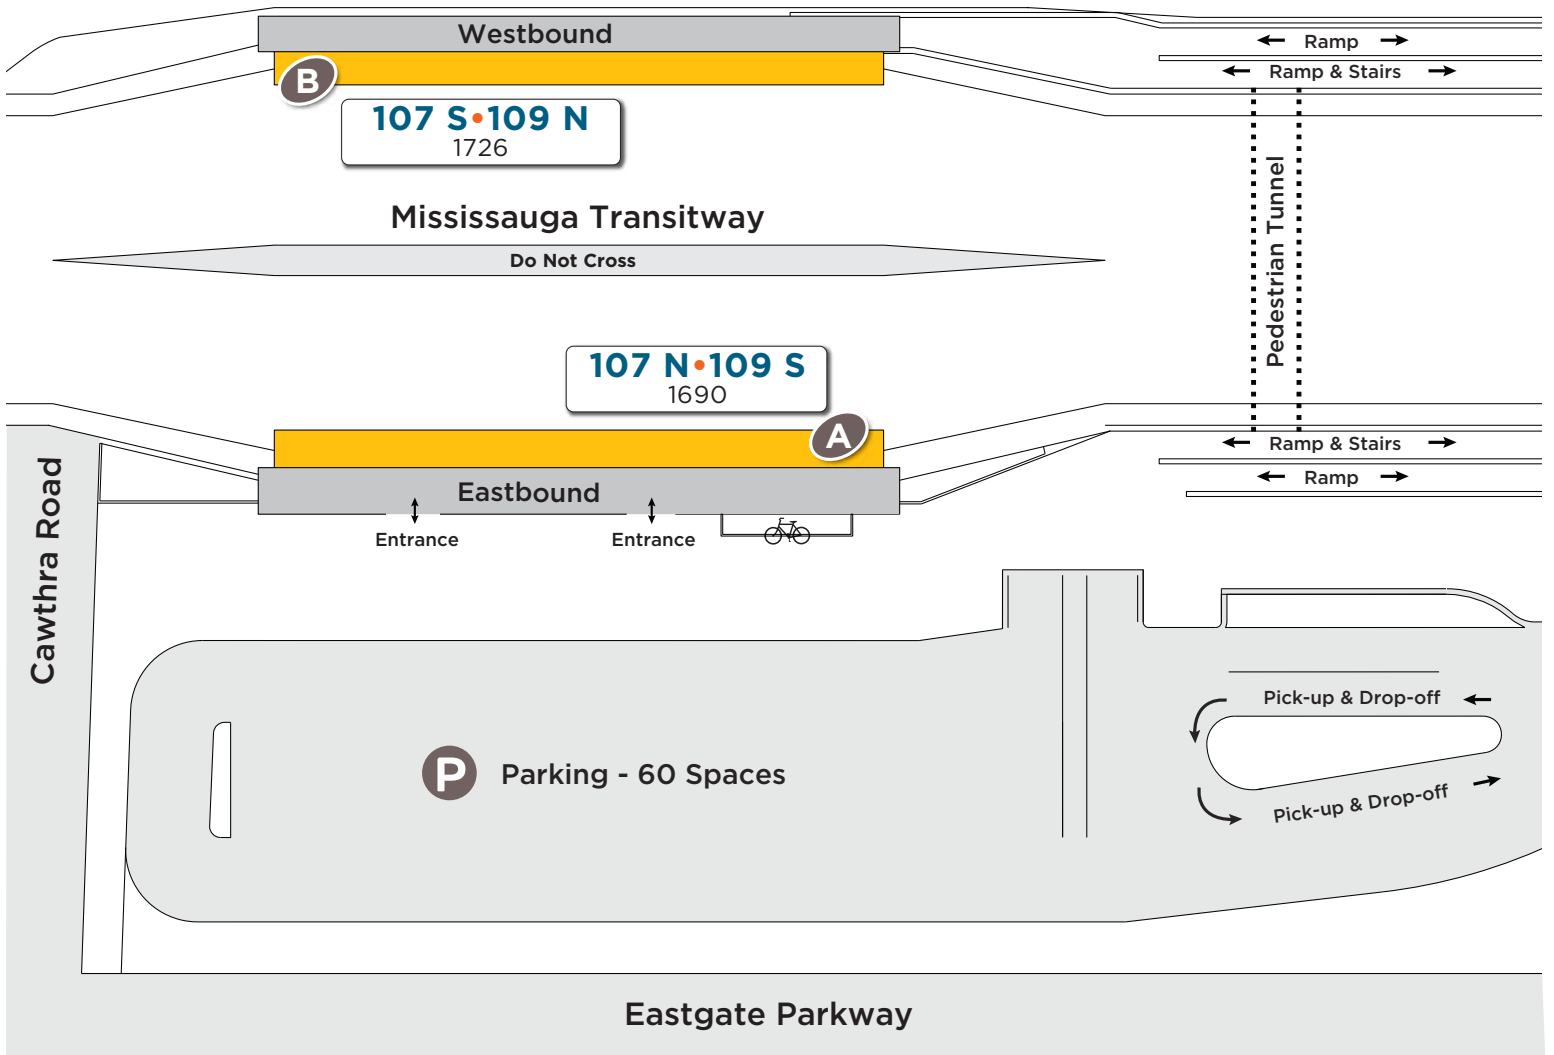

Cawthra Station

Map not to scale

Legend

Route # — **109 S**
 Bus stop # — 1690

Platform Letter

Platform

Enclosed Area

Effective: September 7, 2020