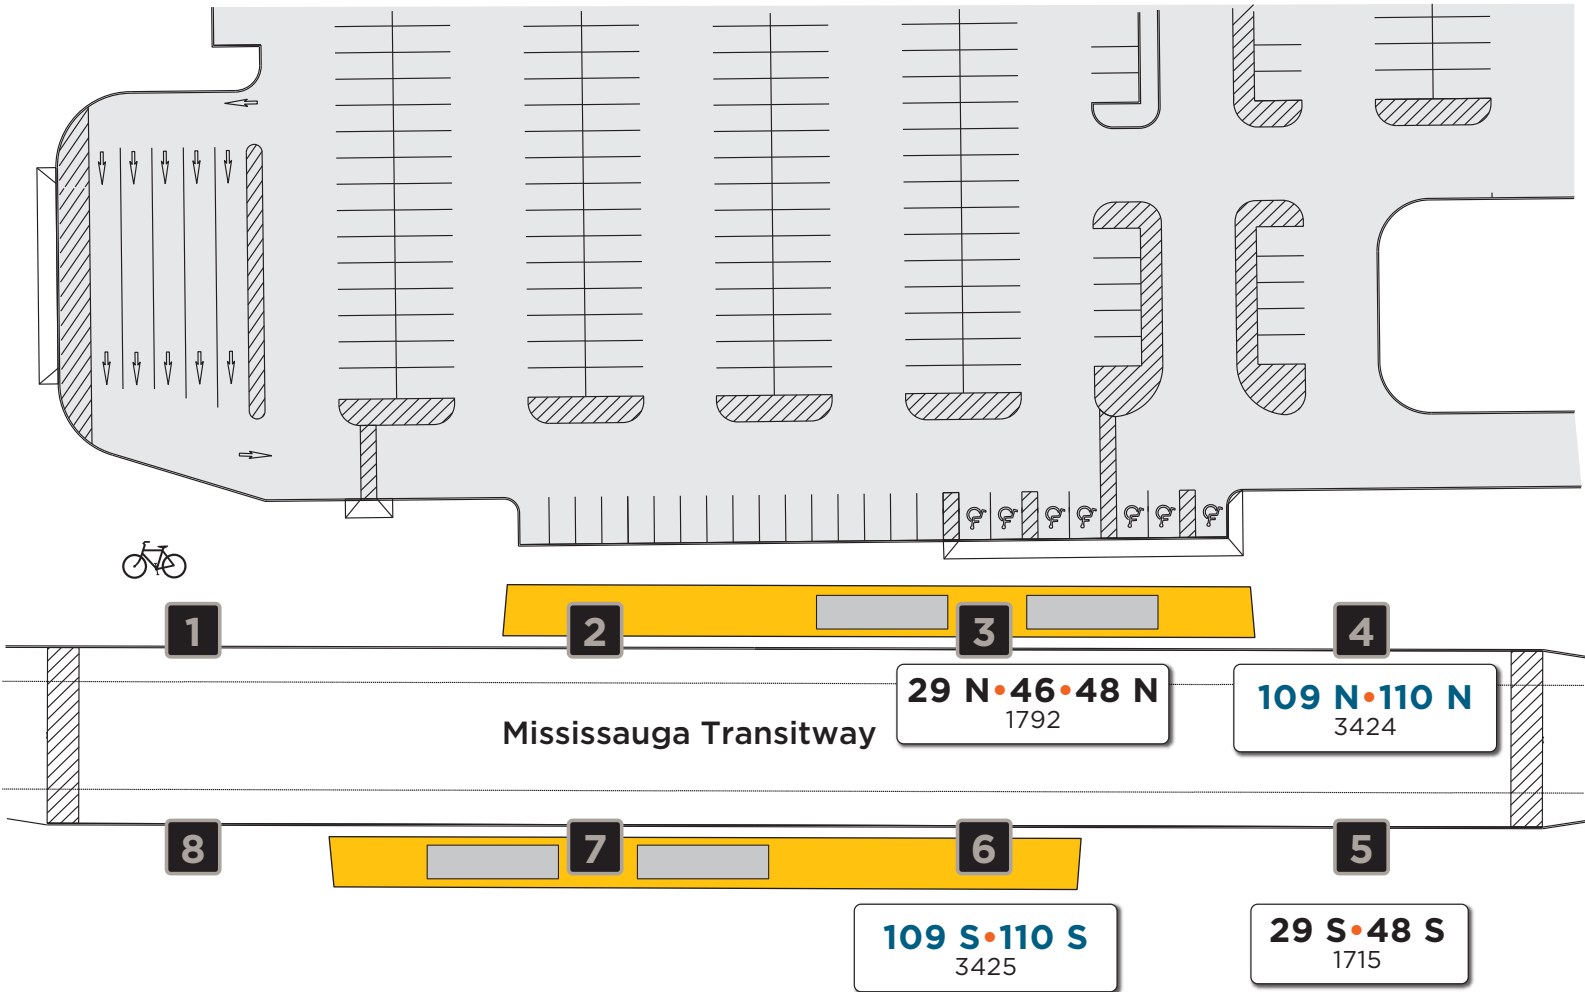

Erin Mills Station

Map not to scale

Legend

Route # — **109 S**
Bus stop # — 3425

Platform Number

Sheltered Platform

Enclosed Area

Effective: September 7, 2020