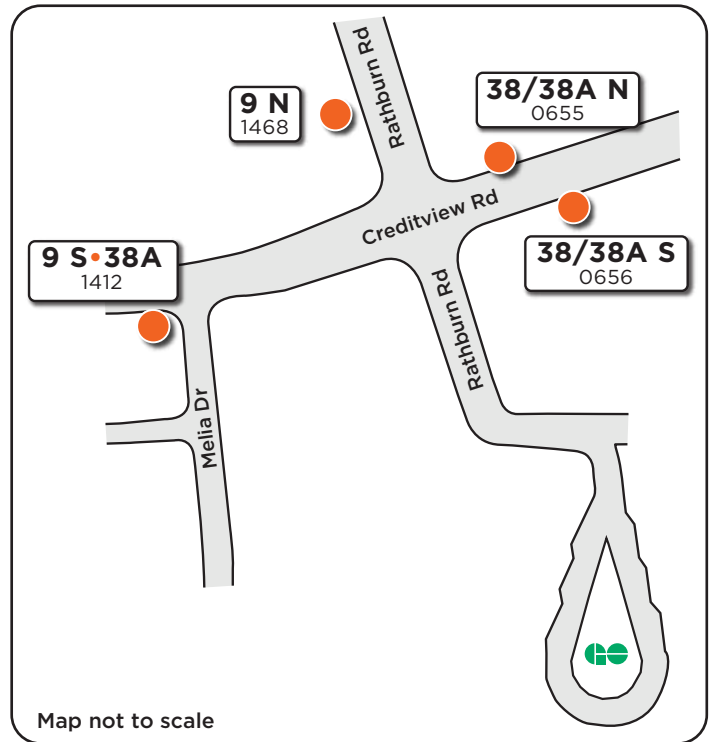

Erindale GO

Map not to scale

Legend

Route # — **20**
 Bus stop # — 1460

Bus Stop Marker

Platform Number

Effective: September 7, 2020