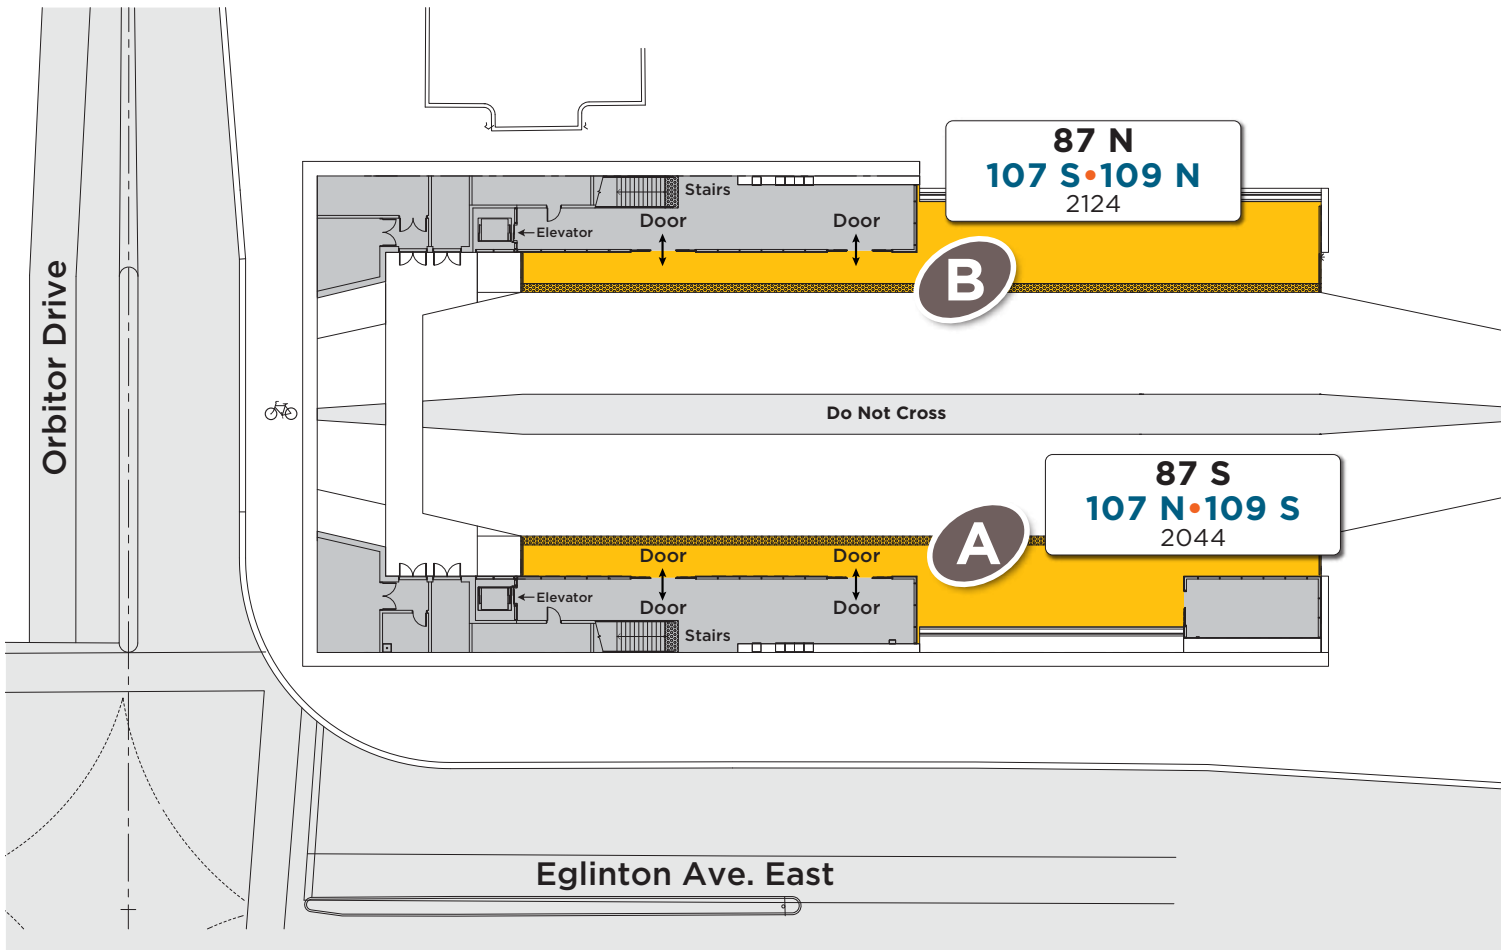

Orbitor Station

Map not to scale

Legend

Route # — **109 S**
Bus stop # — 2044

Platform Letter

Platform

Enclosed Area

Bus Stop Marker