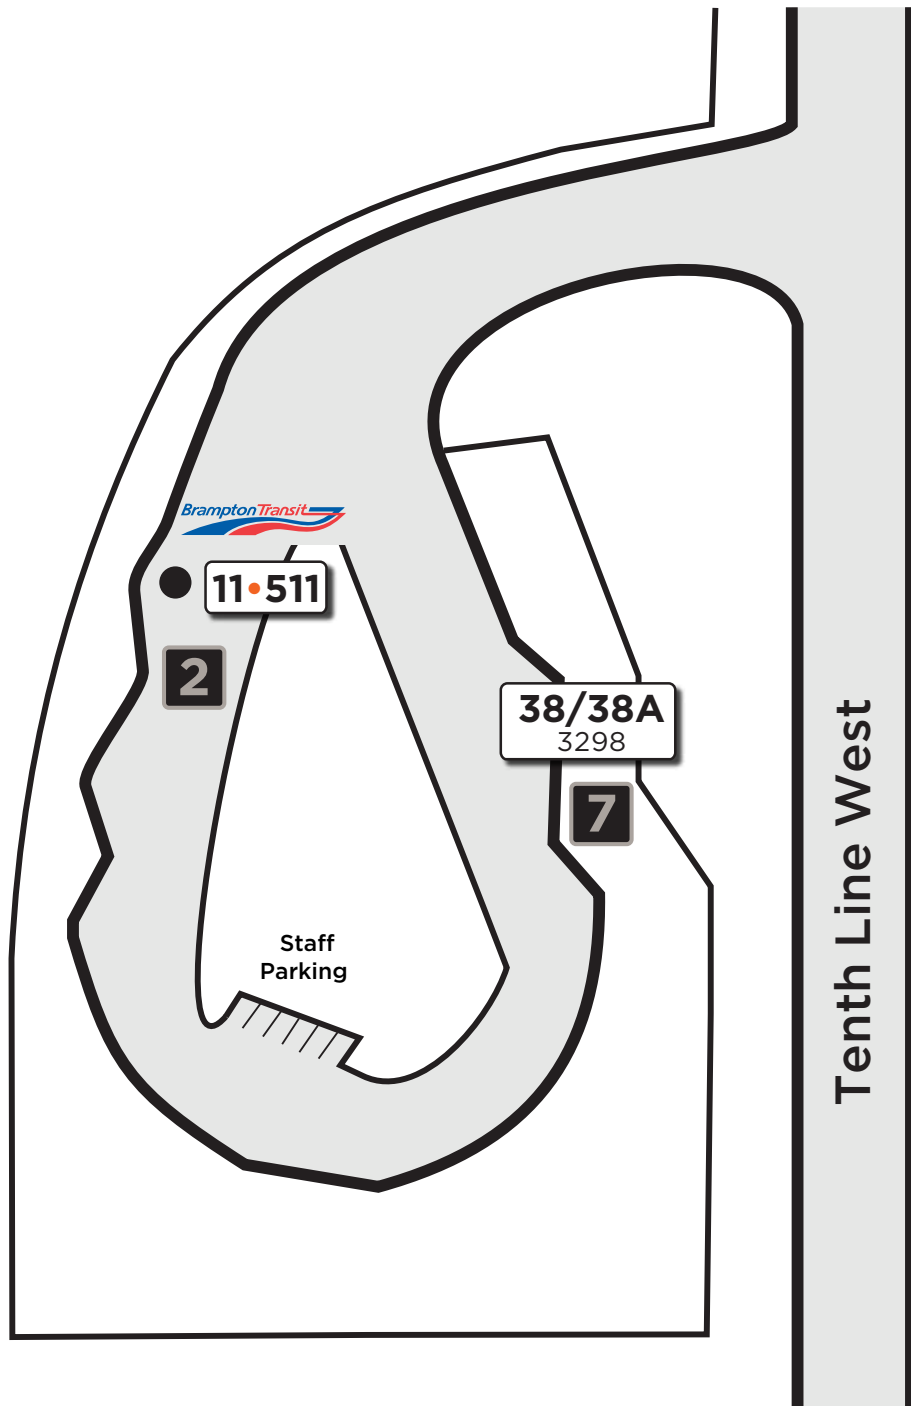

Lisgar GO

Map not to scale

Legend

Route # — **32**
Bus stop # — 3298

Platform Number

7

Effective: September 7, 2020