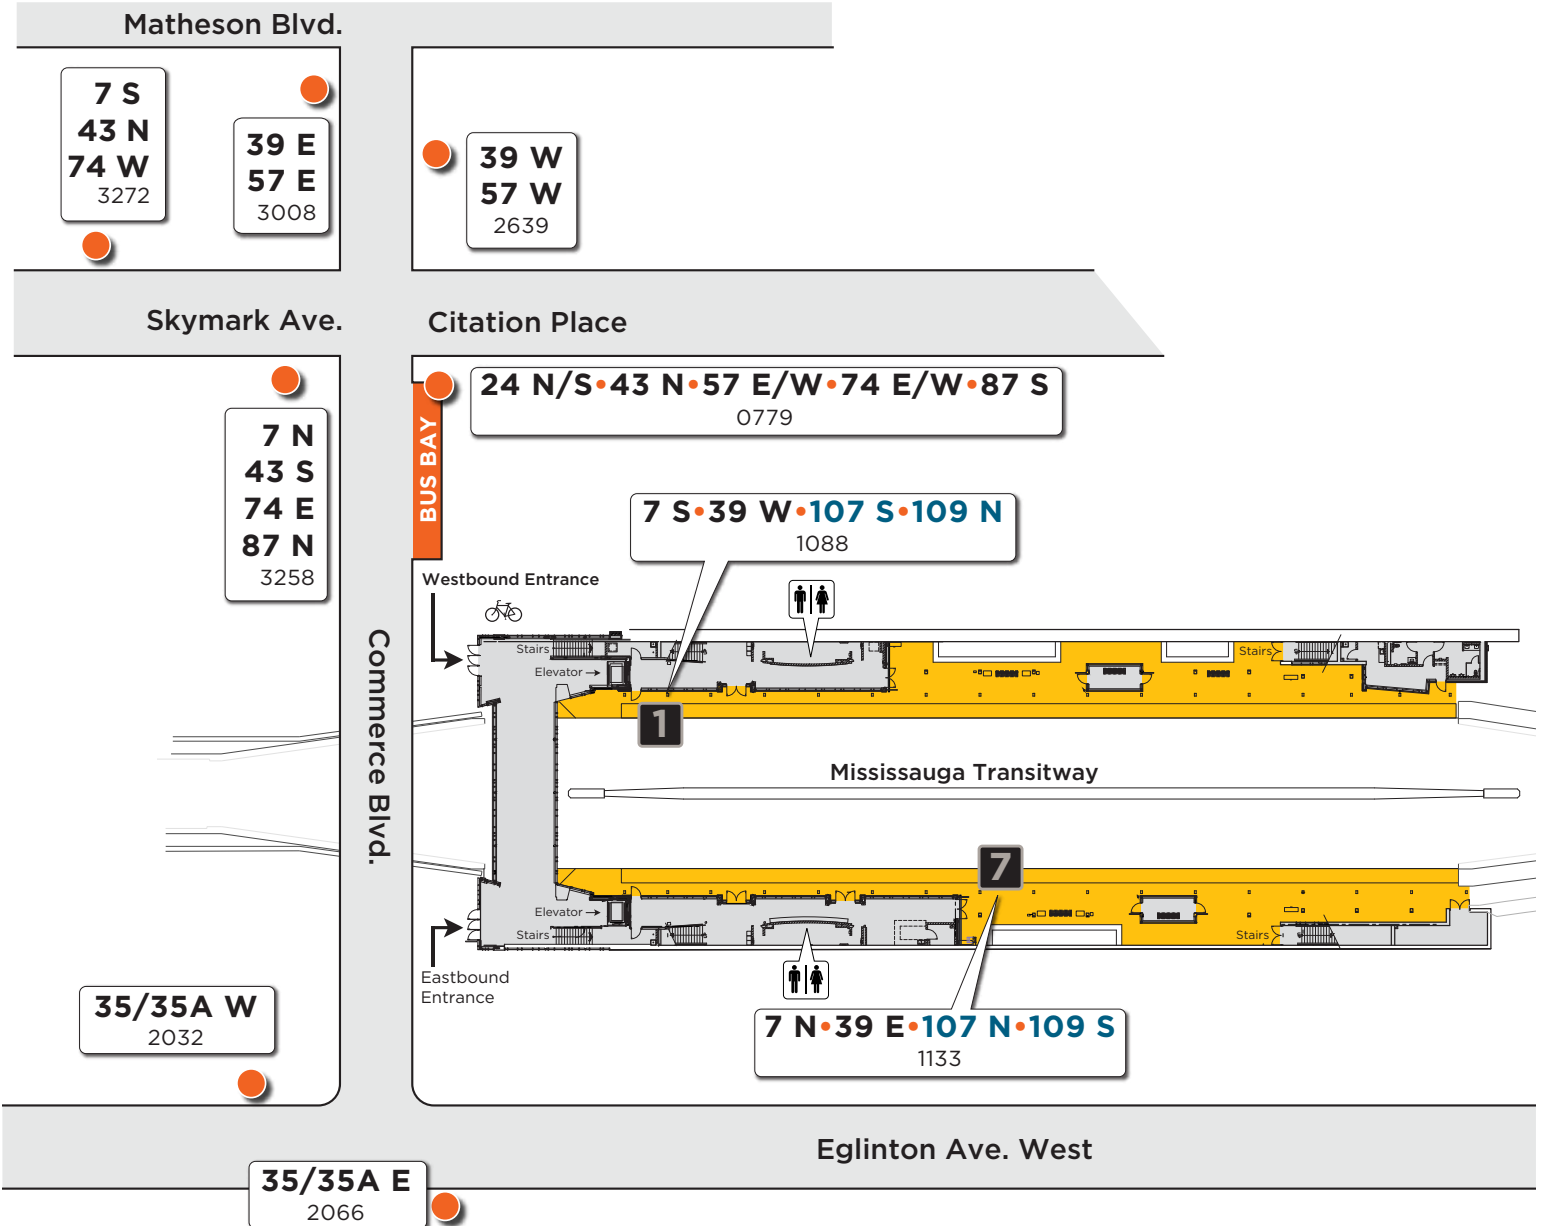

# Renforth Station

Map not to scale

### Legend

	Route # — <b>87 N</b> Bus stop # — 3258		Route # — <b>109 S</b> Bus stop # — 1133		Platform Number		Platform
	Bus Stop Marker						Enclosed Area

Effective: September 7, 2020