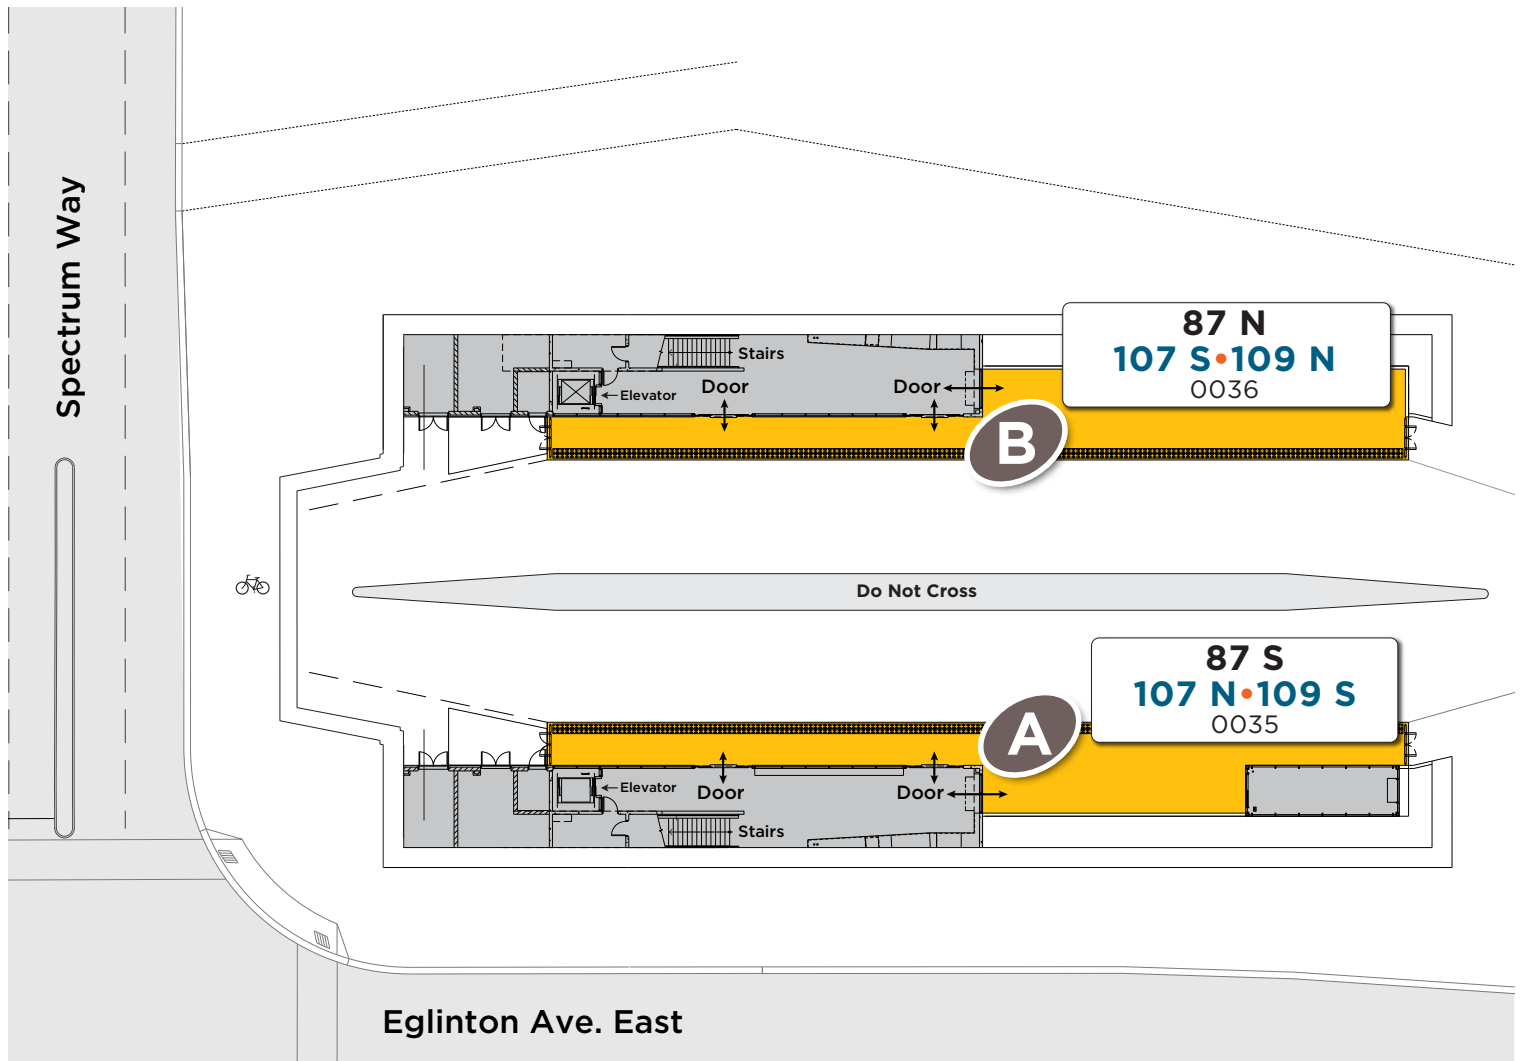

Spectrum Station

Map not to scale

Legend

Route # — **109 S**
 Bus stop # — 0035

Platform Letter

Platform

Enclosed Area

Bus Stop Marker