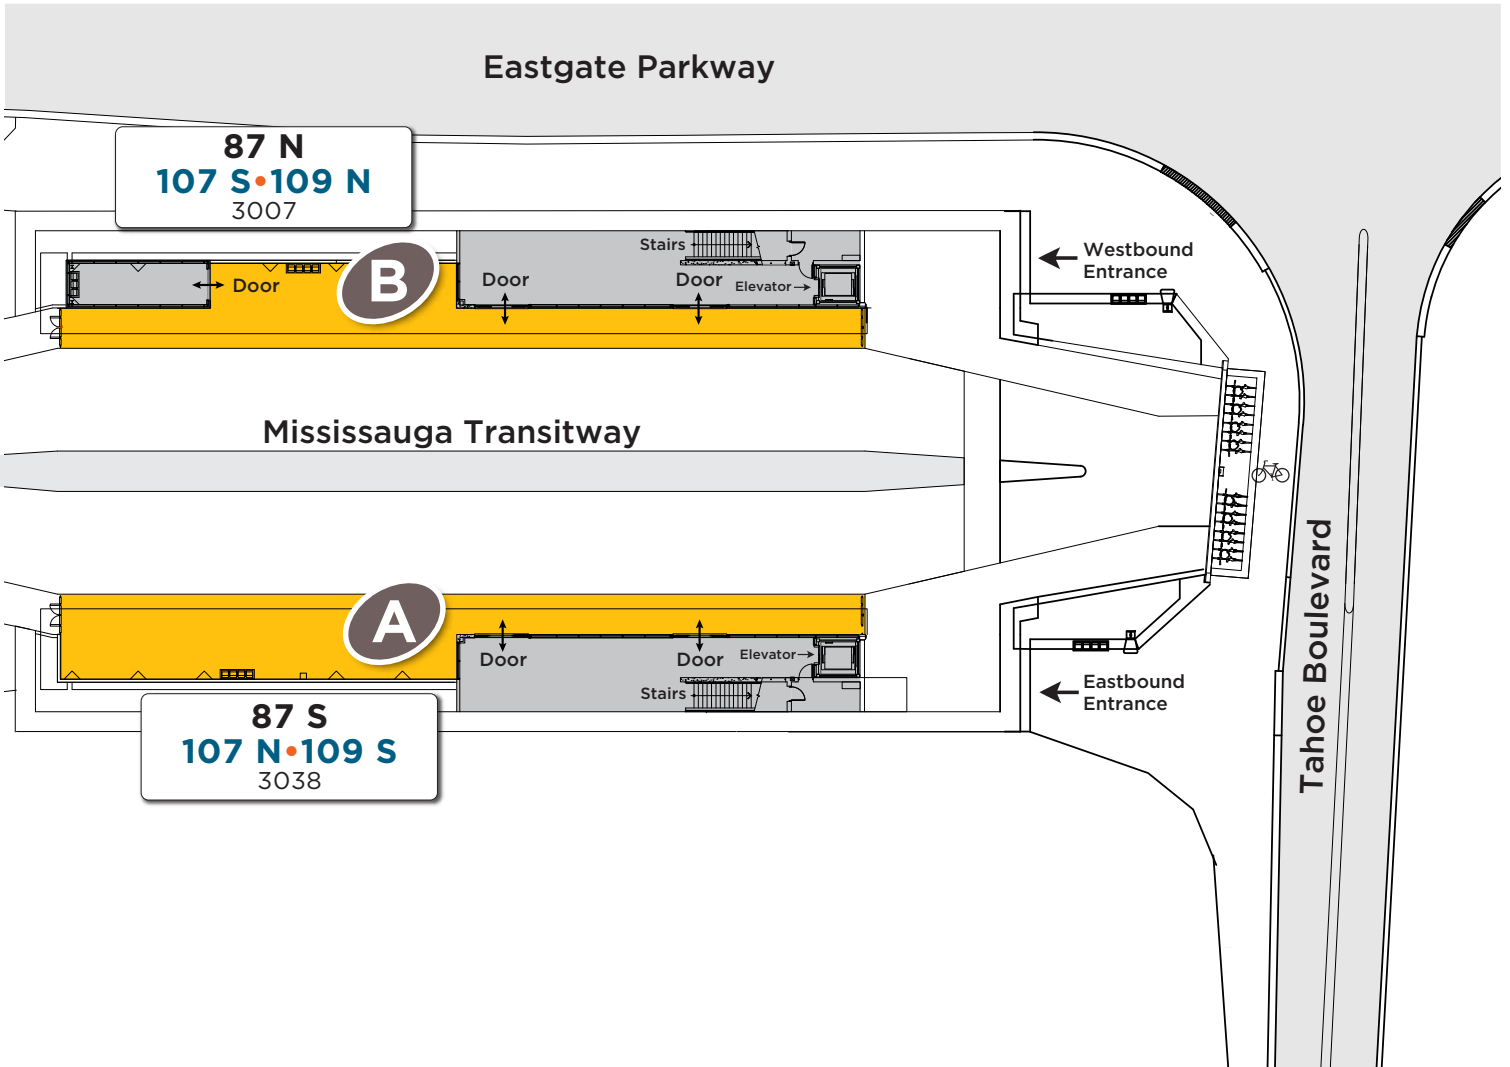

# Tahoe Station

Map not to scale

## Legend

Route # — **109 S**  
Bus stop # — 3038

Platform Letter

Platform

Enclosed Area

Bus Stop Marker

Effective: September 7, 2020