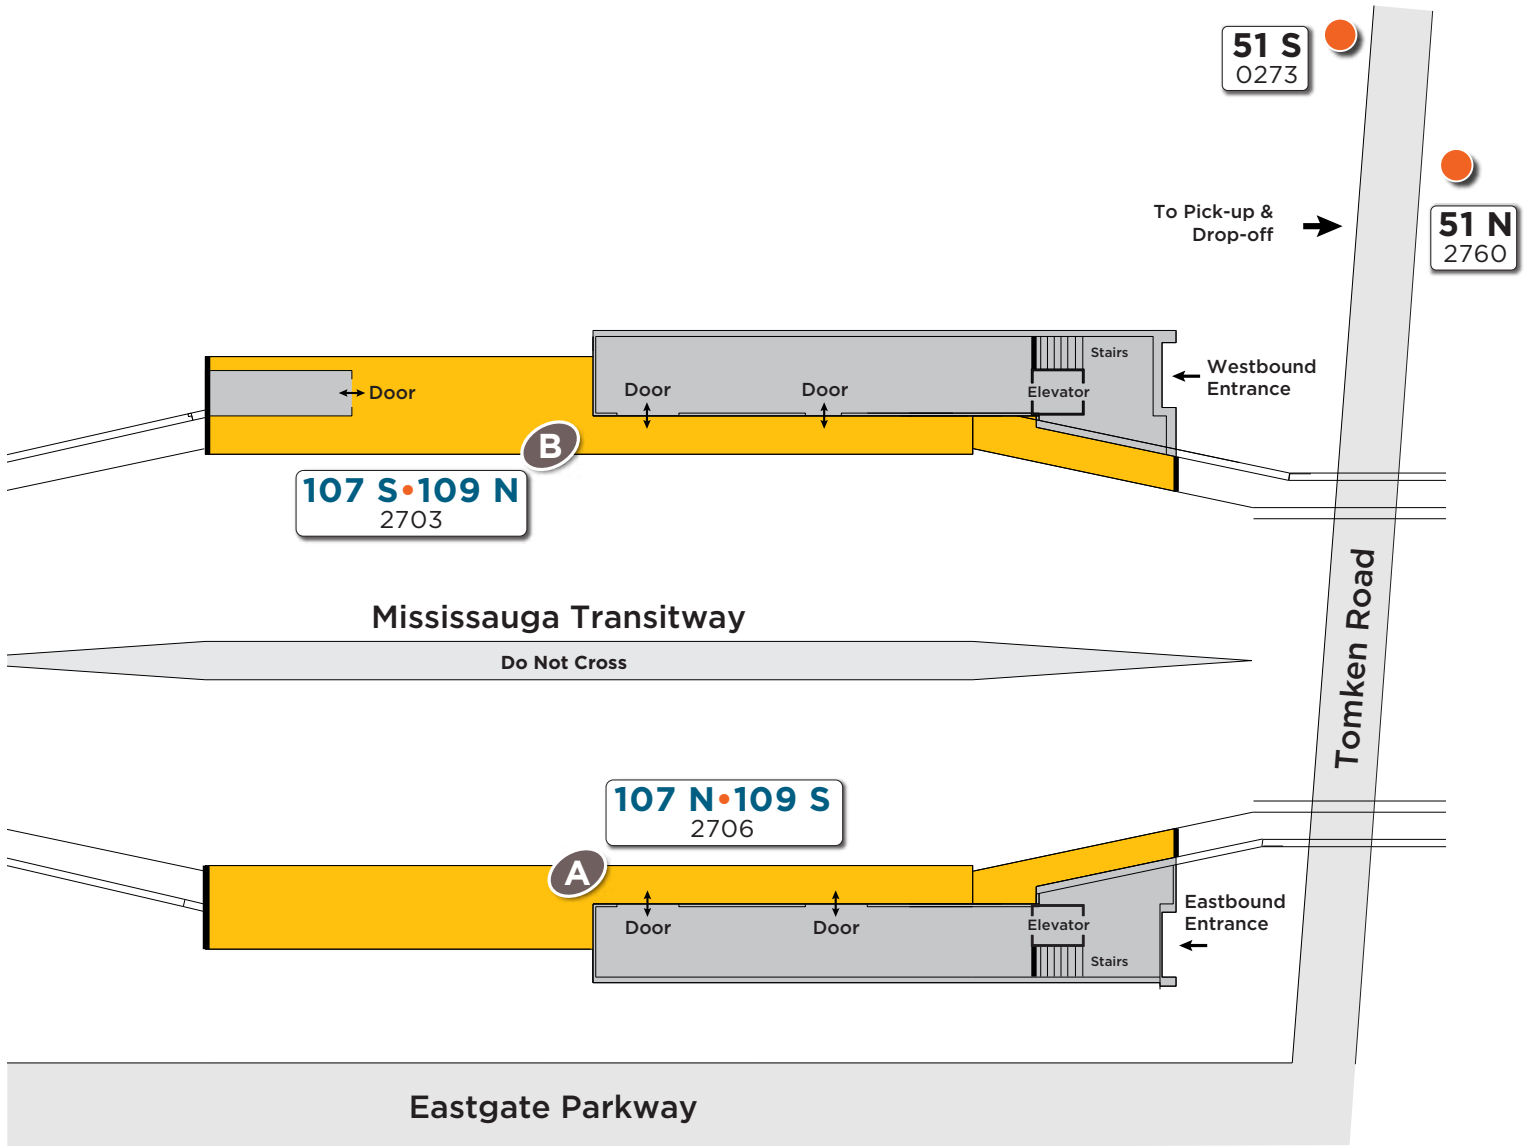

Tomken Station

Map not to scale

Legend

Route # — **109 S**
Bus stop # — **2706**

Platform Letter

Platform

Enclosed Area

Bus Stop Marker