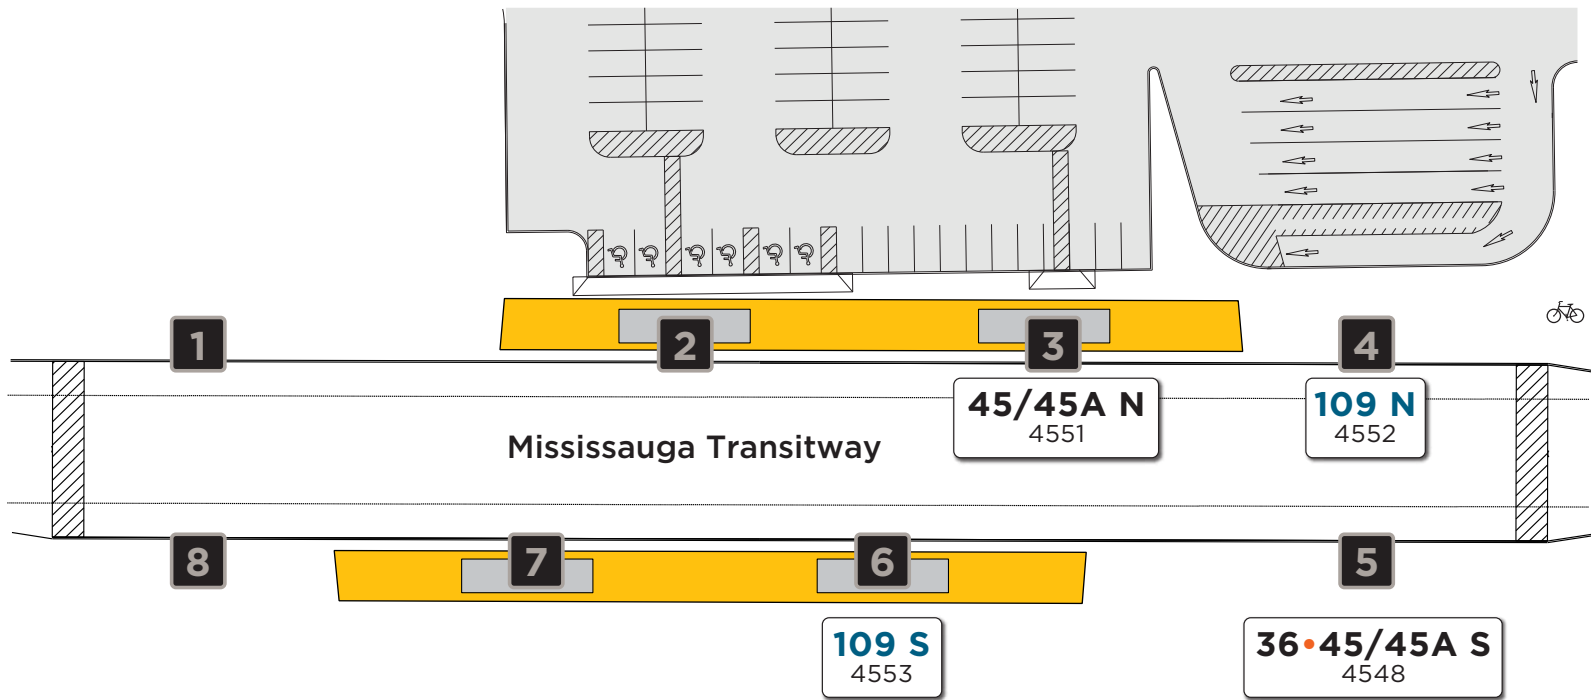

Winston Churchill Station

Map not to scale

Legend

Route # — **109 S**
Bus stop # — 4553

Platform Number

Sheltered Platform

Enclosed Area

Effective: September 7, 2020