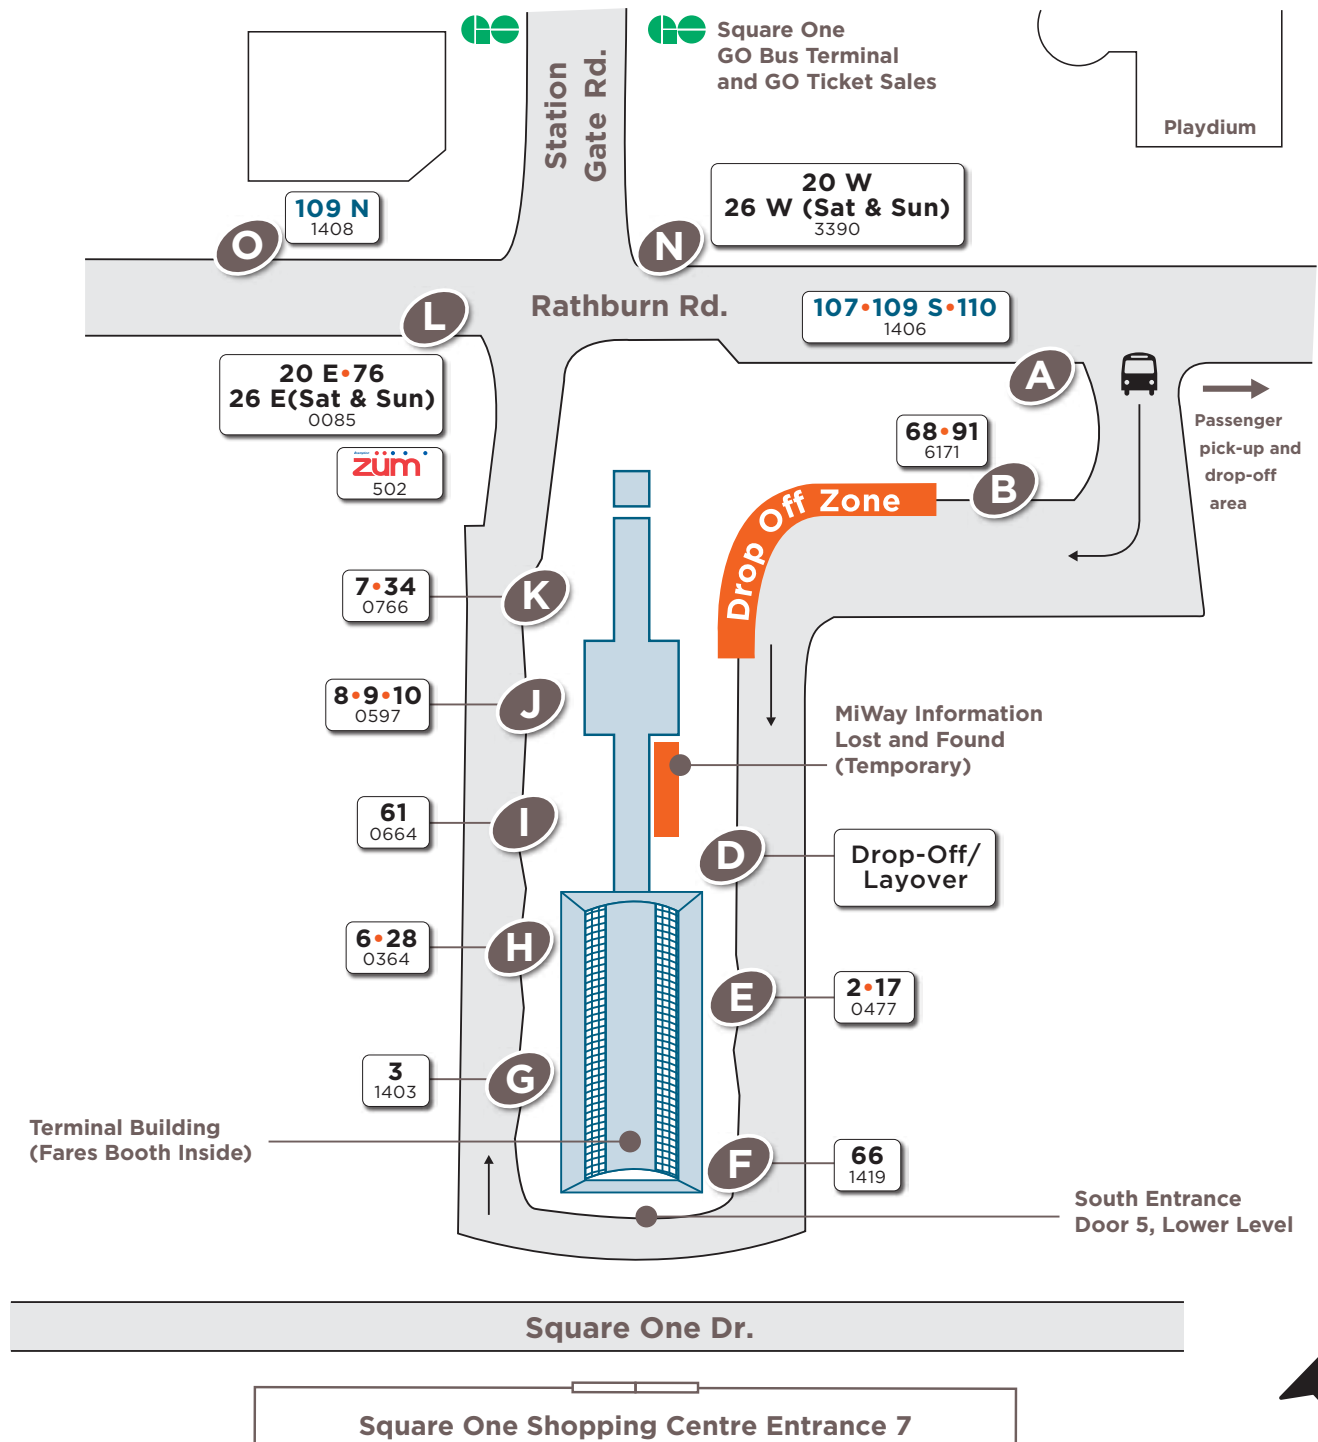

# City Centre Transit Terminal

Map not to scale

## Legend

Route # **6**  
Bus stop # 0364

Route # **110**  
Bus stop # 1406

Platform letter

Effective: September 7, 2020