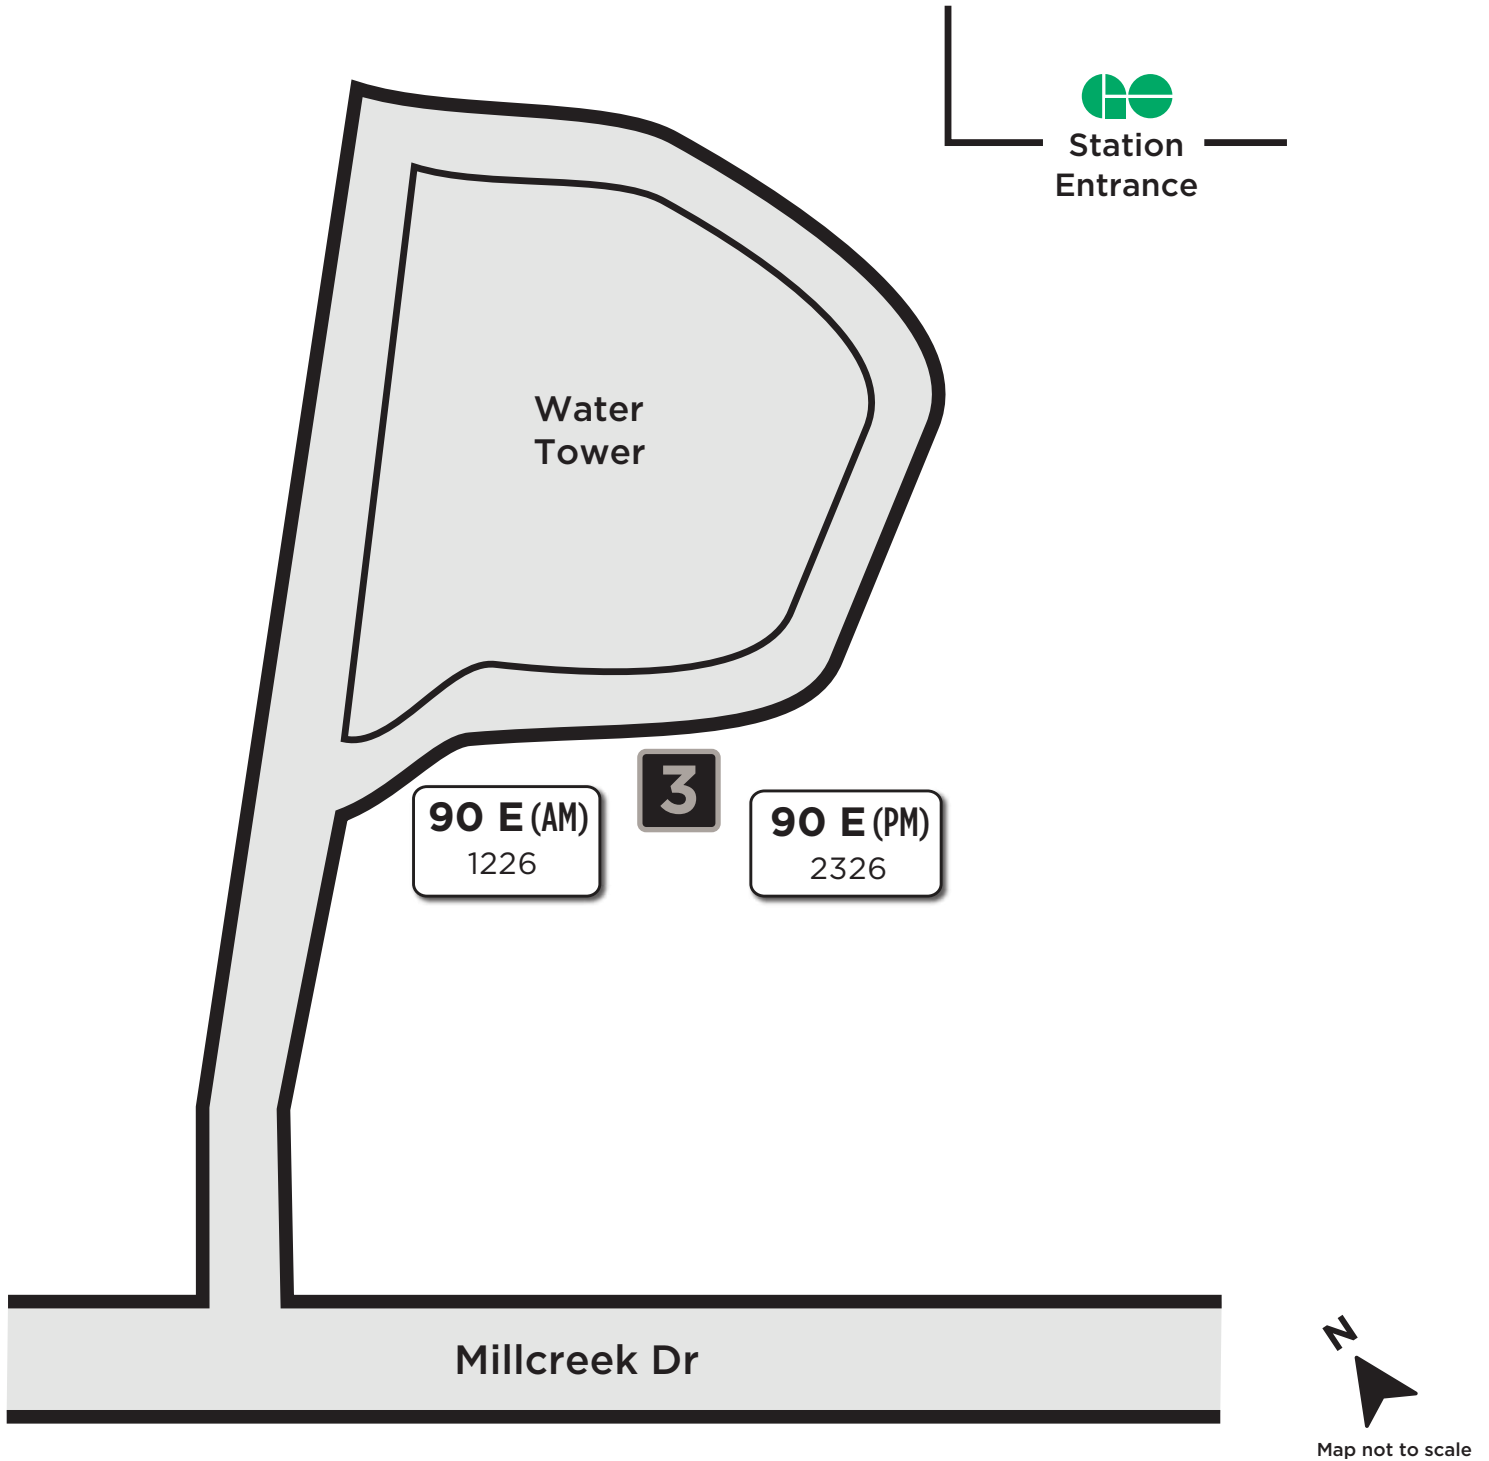

Meadowvale GO

Map not to scale

Legend

Route # — **90**
Bus stop # — 1226

Platform Number

3

Effective: September 7, 2020