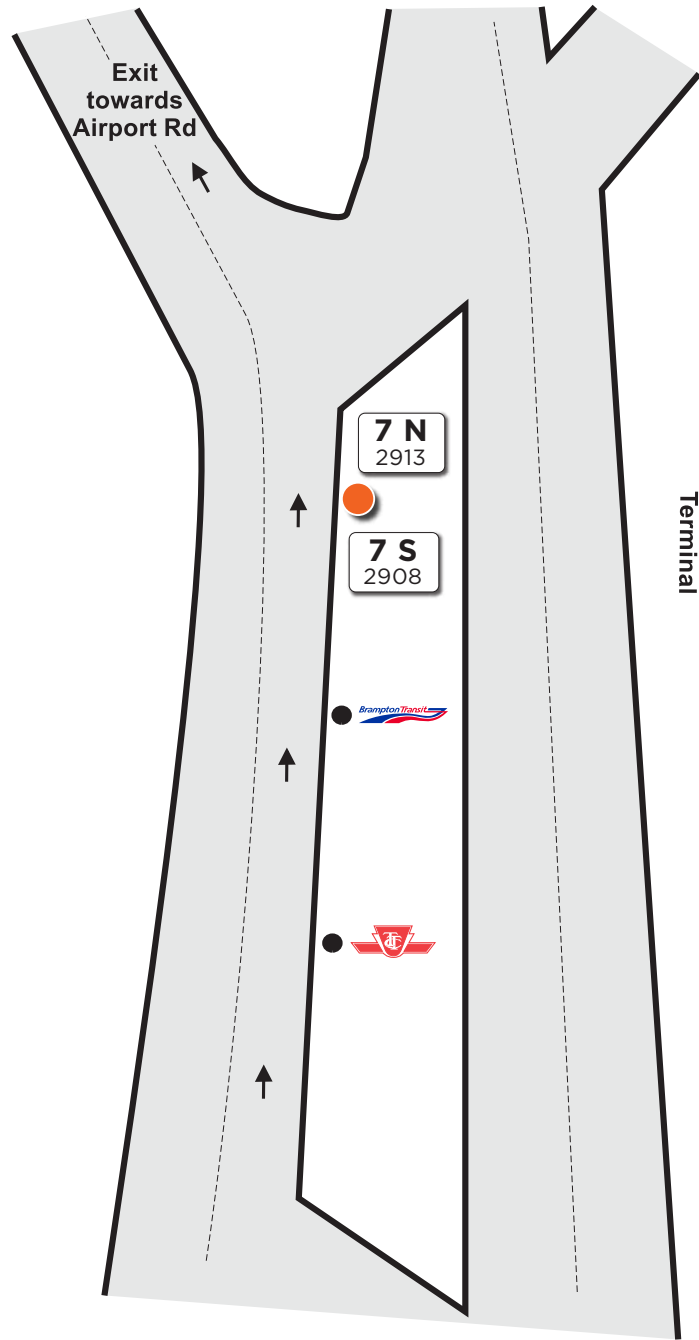

Airport Terminal 1

Terminal

Map not to scale

Legend

Route # — **7 N**
Bus stop # — 2913

Bus Stop Marker

Effective: September 7, 2020