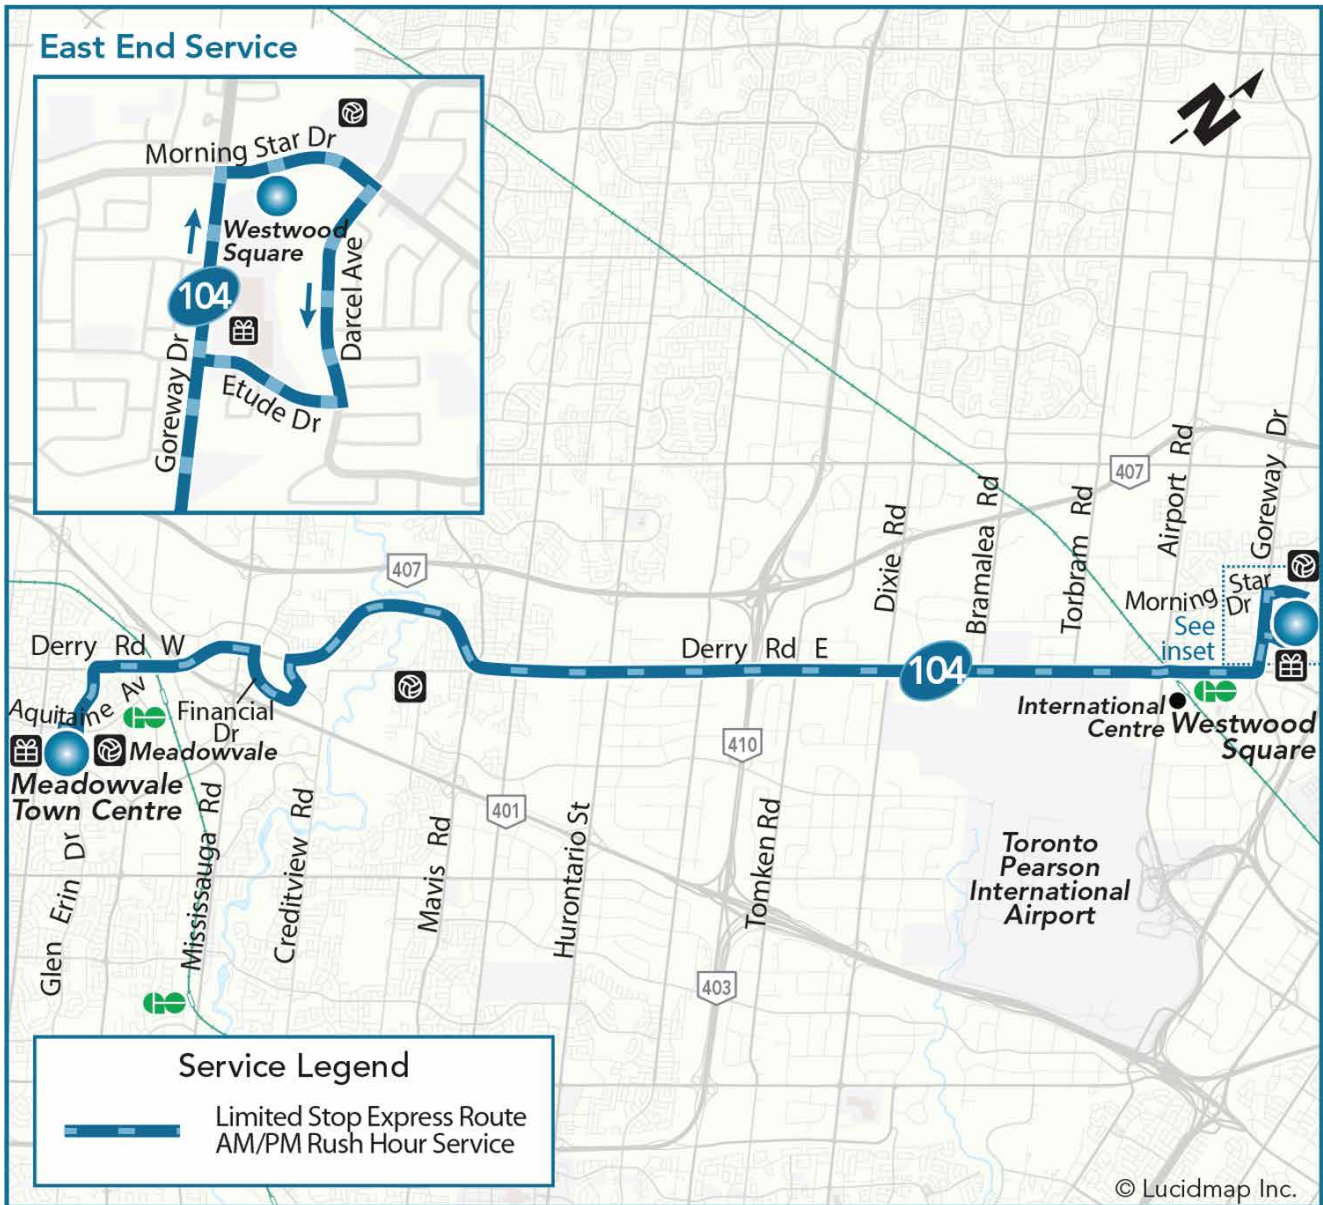

104

Derry Express

Express Route
Monday to Friday

Eastbound to Westwood Square
Westbound to Meadowvale Town Centre

Legend

- | | | |
|------------------------------------|--------------------|------------------|
| Terminal | TTC Subway Station | Library |
| Transitway Station | GO Train Station | Community Centre |
| High School, University or College | Hospital | Shopping Centre |