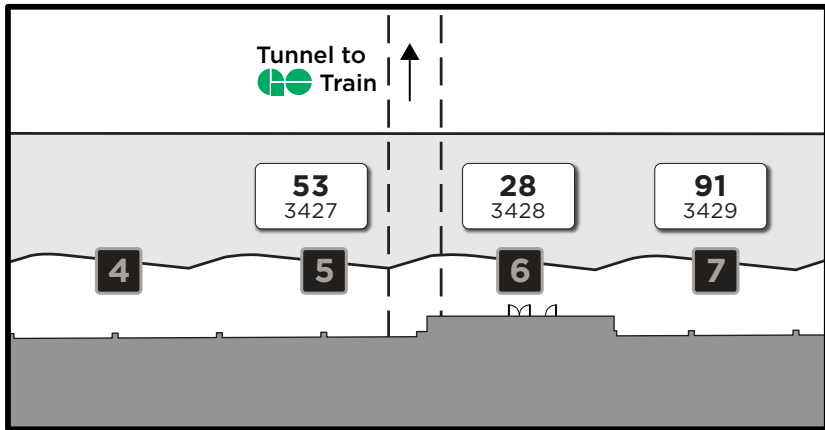

## MiWay Platforms at Cooksville GO

Map not to scale

### Legend

Route # **28**  
Bus stop # 3428

Route # **103**  
Bus stop # 1104

Platform Number

Bus Stop Marker

Effective: February 22, 2021