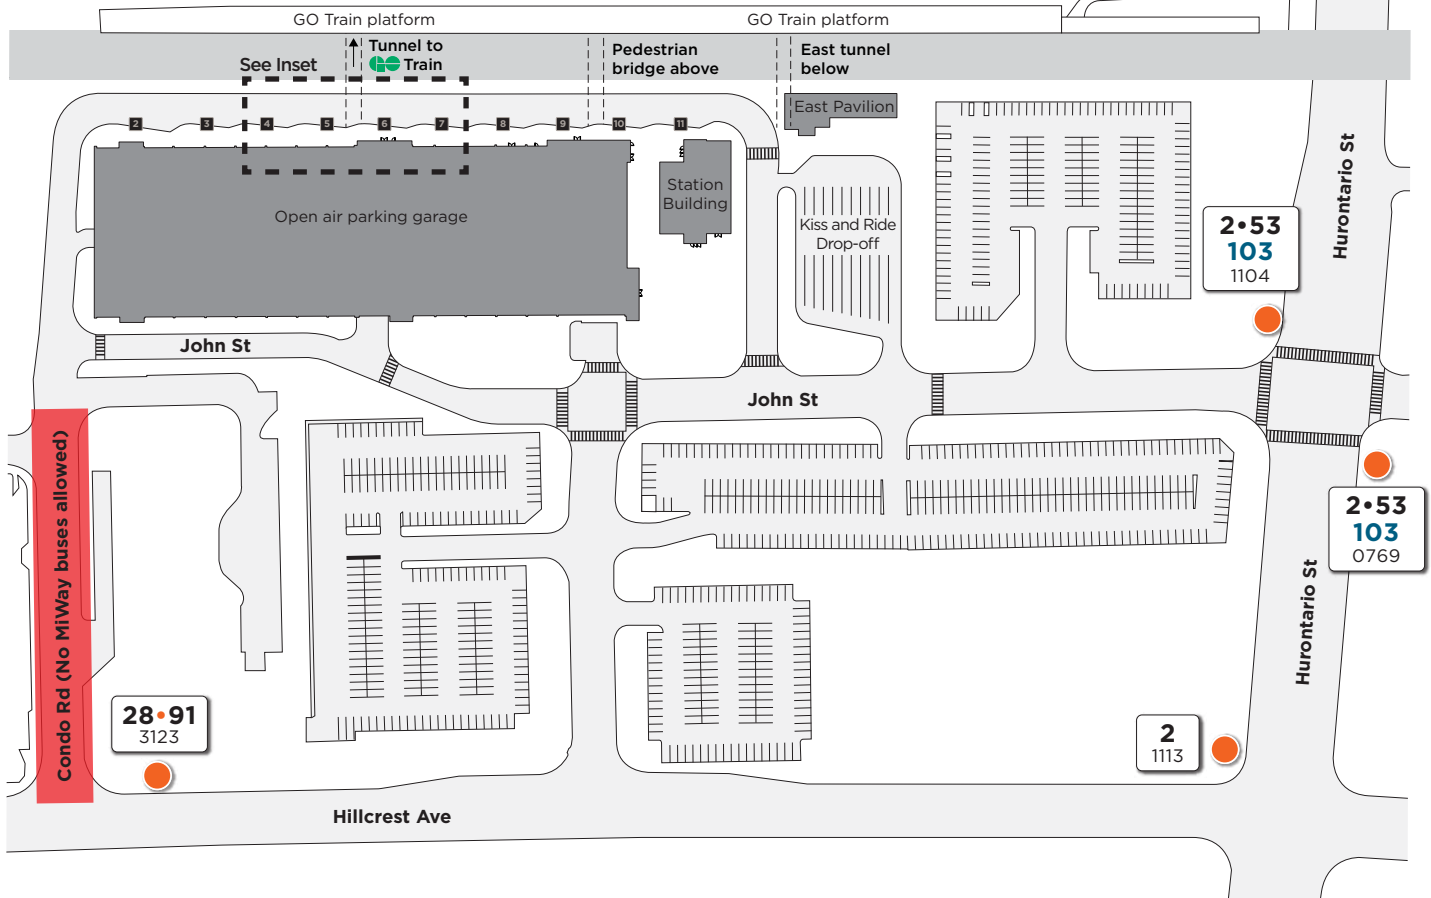

## MiWay Platforms at Cooksville GO

Map not to scale

### Legend

Route # **28**  
Bus stop # 3428

Route # **103**  
Bus stop # 1104

Platform Number

Bus Stop Marker

Effective: February 22, 2021