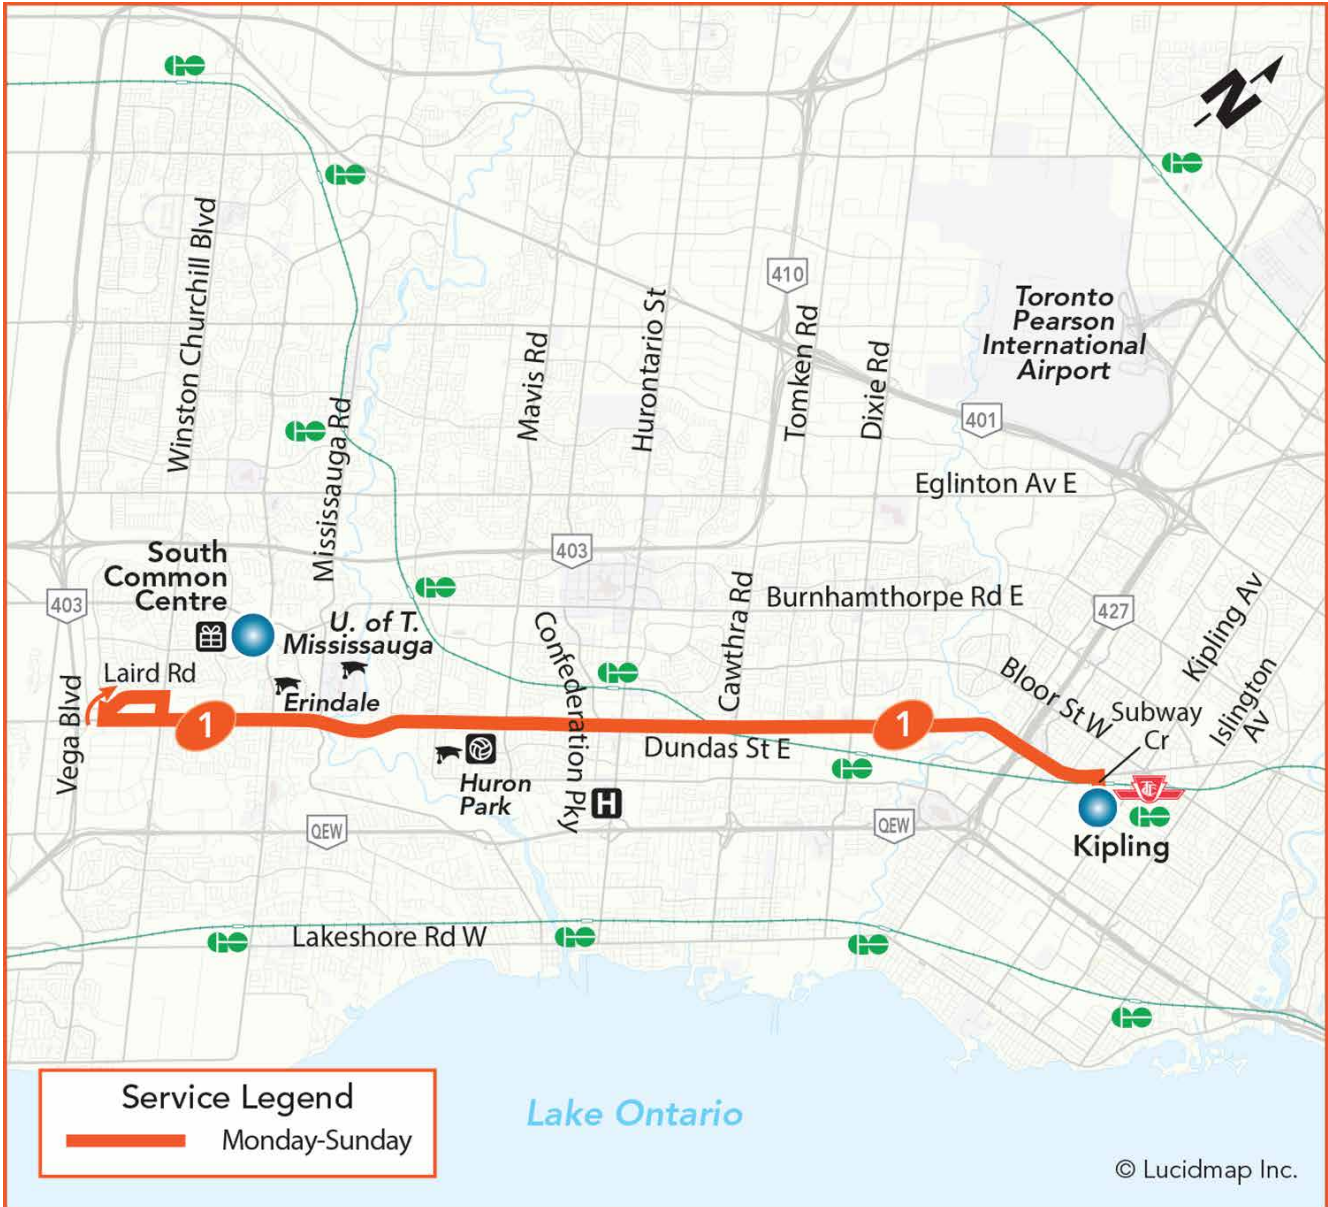

1

Dundas

Local Route
Monday to Sunday

Eastbound to Kipling Bus Terminal
Westbound to Laird Rd/Ridgeway Dr

Legend

- | | | |
|------------------------------------|--------------------|------------------|
| Terminal | TTC Subway Station | Library |
| Transitway Station | GO Train Station | Community Centre |
| High School, University or College | Hospital | Shopping Centre |