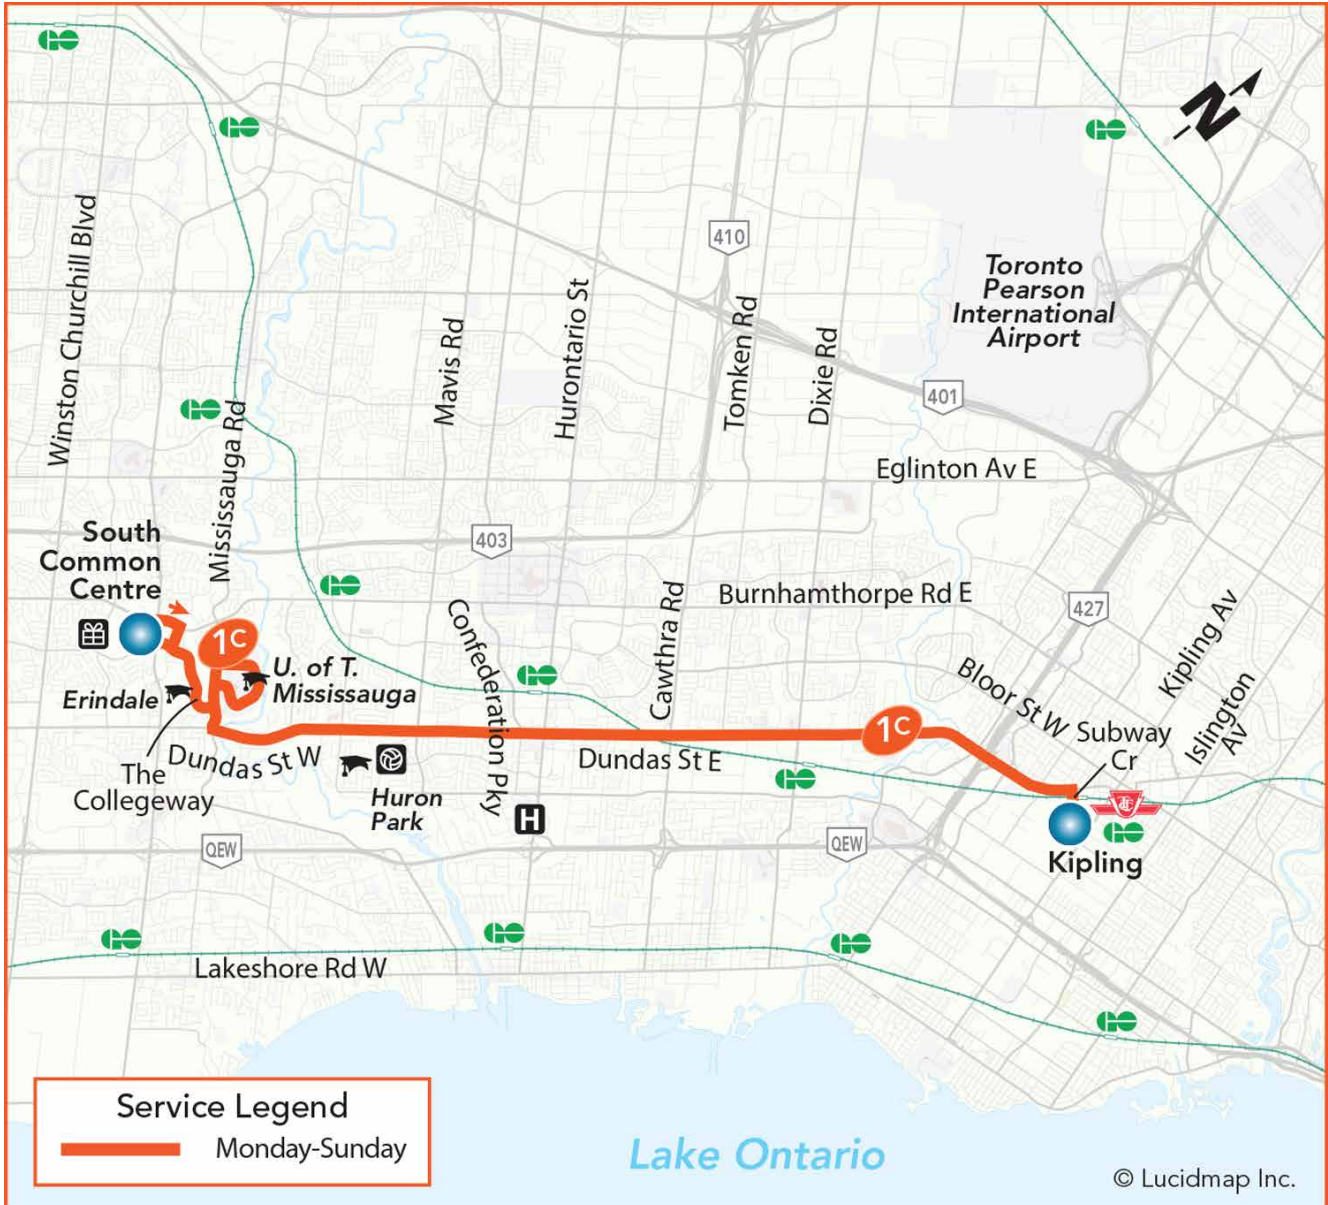

1C

Dundas-Collegeway

Local Route
Monday to Sunday

Eastbound to Kipling Bus Terminal
Westbound to South Common Centre

Legend

- | | | |
|------------------------------------|--------------------|------------------|
| Terminal | TTC Subway Station | Library |
| Transitway Station | GO Train Station | Community Centre |
| High School, University or College | Hospital | Shopping Centre |