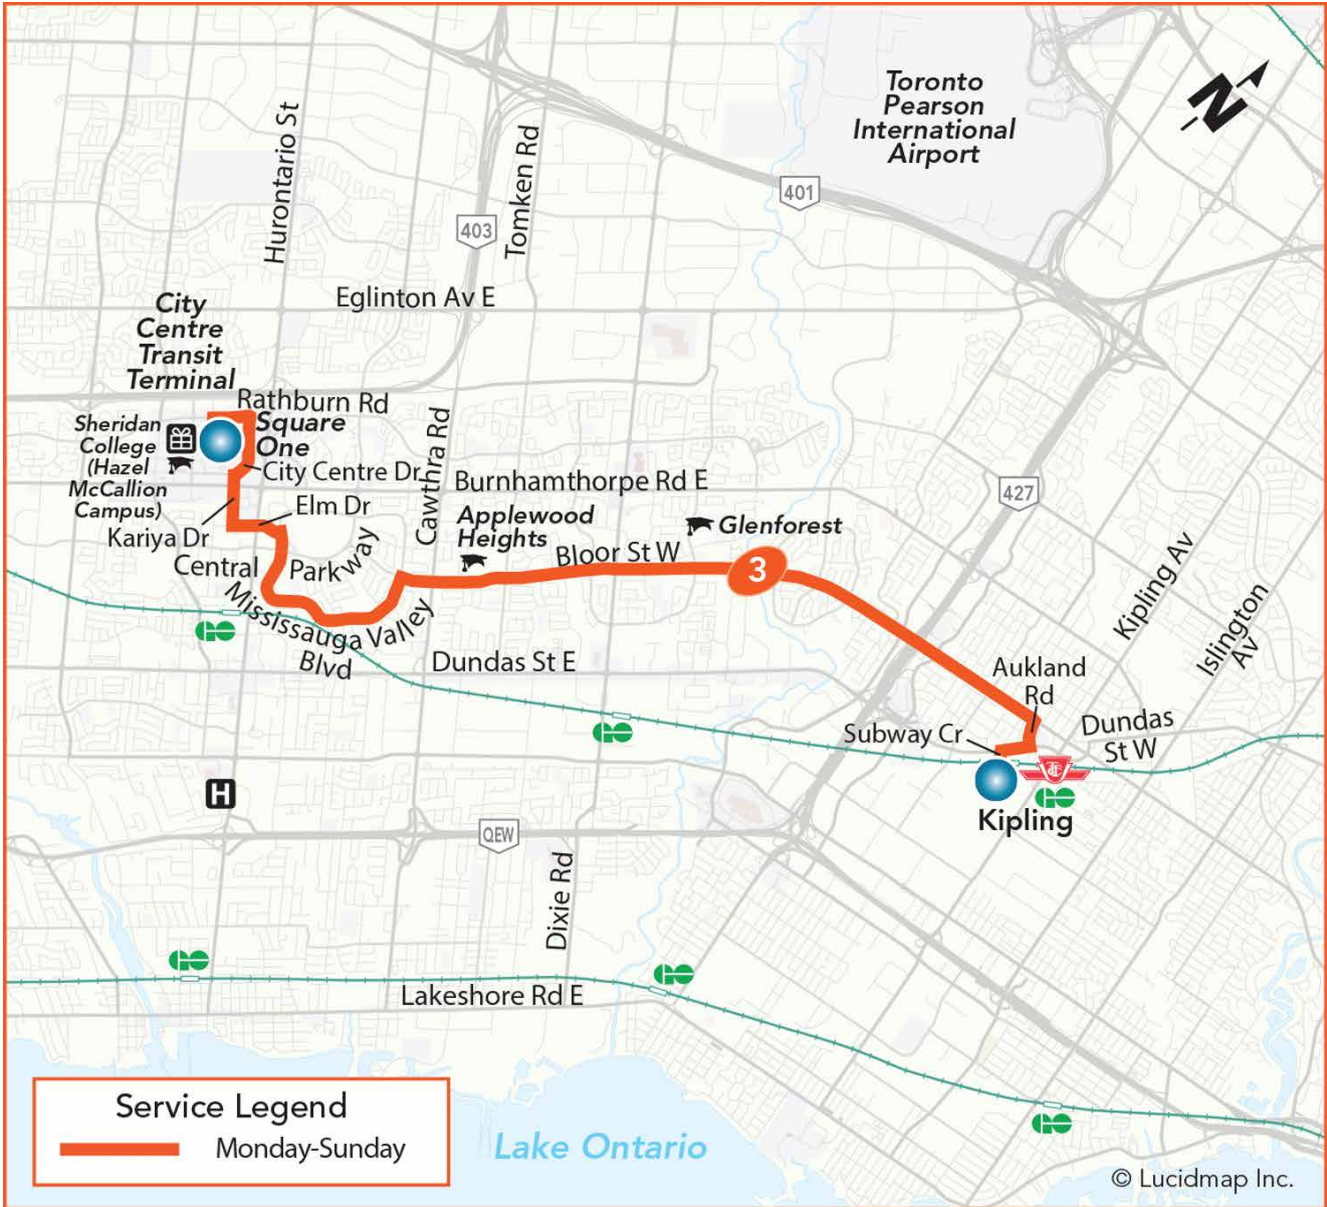

3

Bloor

Local Route
Monday to Sunday

Eastbound to Kipling Bus Terminal
Westbound to City Centre Transit Terminal

Legend

- | | | |
|------------------------------------|--------------------|------------------|
| Terminal | TTC Subway Station | Library |
| Transitway Station | GO Train Station | Community Centre |
| High School, University or College | Hospital | Shopping Centre |