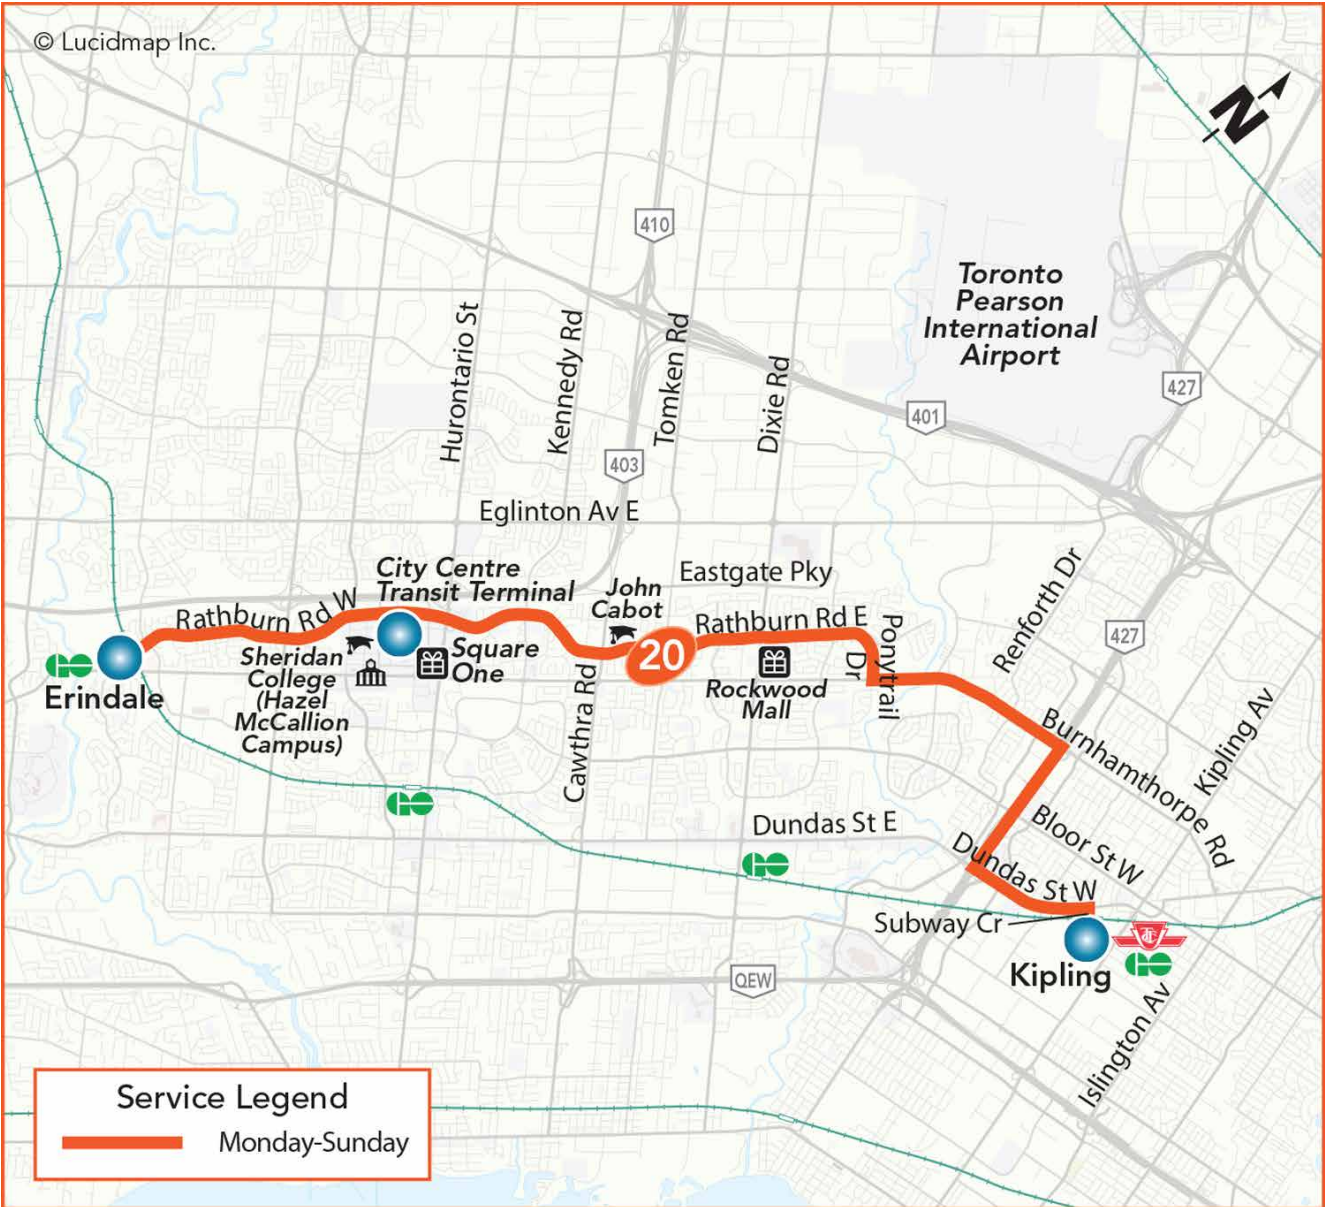

# Rathburn

**Local Route**  
**Monday to Sunday**

**Eastbound** to Kipling Bus Terminal  
**Westbound** to Erindale GO Station

© Lucidmap Inc.

## Legend

- |  |                                    |  |                    |  |                  |
|--|------------------------------------|--|--------------------|--|------------------|
|  | Terminal                           |  | TTC Subway Station |  | Library          |
|  | Transitway Station                 |  | GO Train Station   |  | Community Centre |
|  | High School, University or College |  | Hospital           |  | Shopping Centre  |