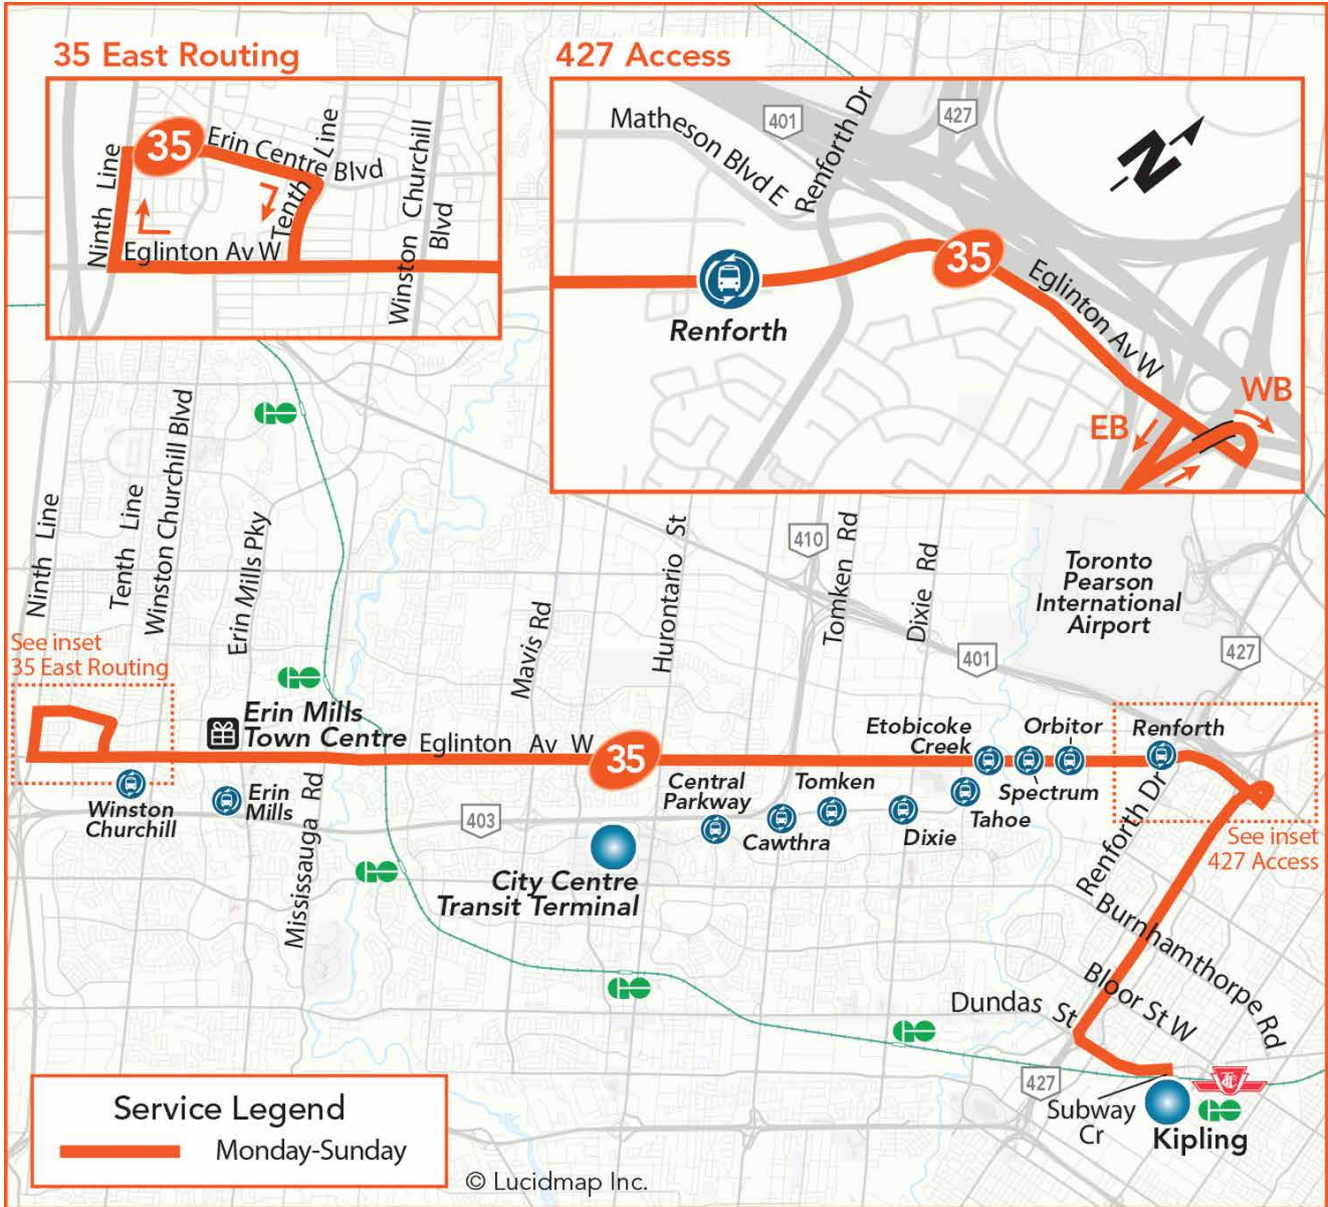

35

Eglinton-Ninth Line

Local Route
Monday to Sunday

Eastbound to Kipling Bus Terminal
Westbound to Ninth Line

Legend

- | | | |
|------------------------------------|--------------------|------------------|
| Terminal | TTC Subway Station | Library |
| Transitway Station | GO Train Station | Community Centre |
| High School, University or College | Hospital | Shopping Centre |