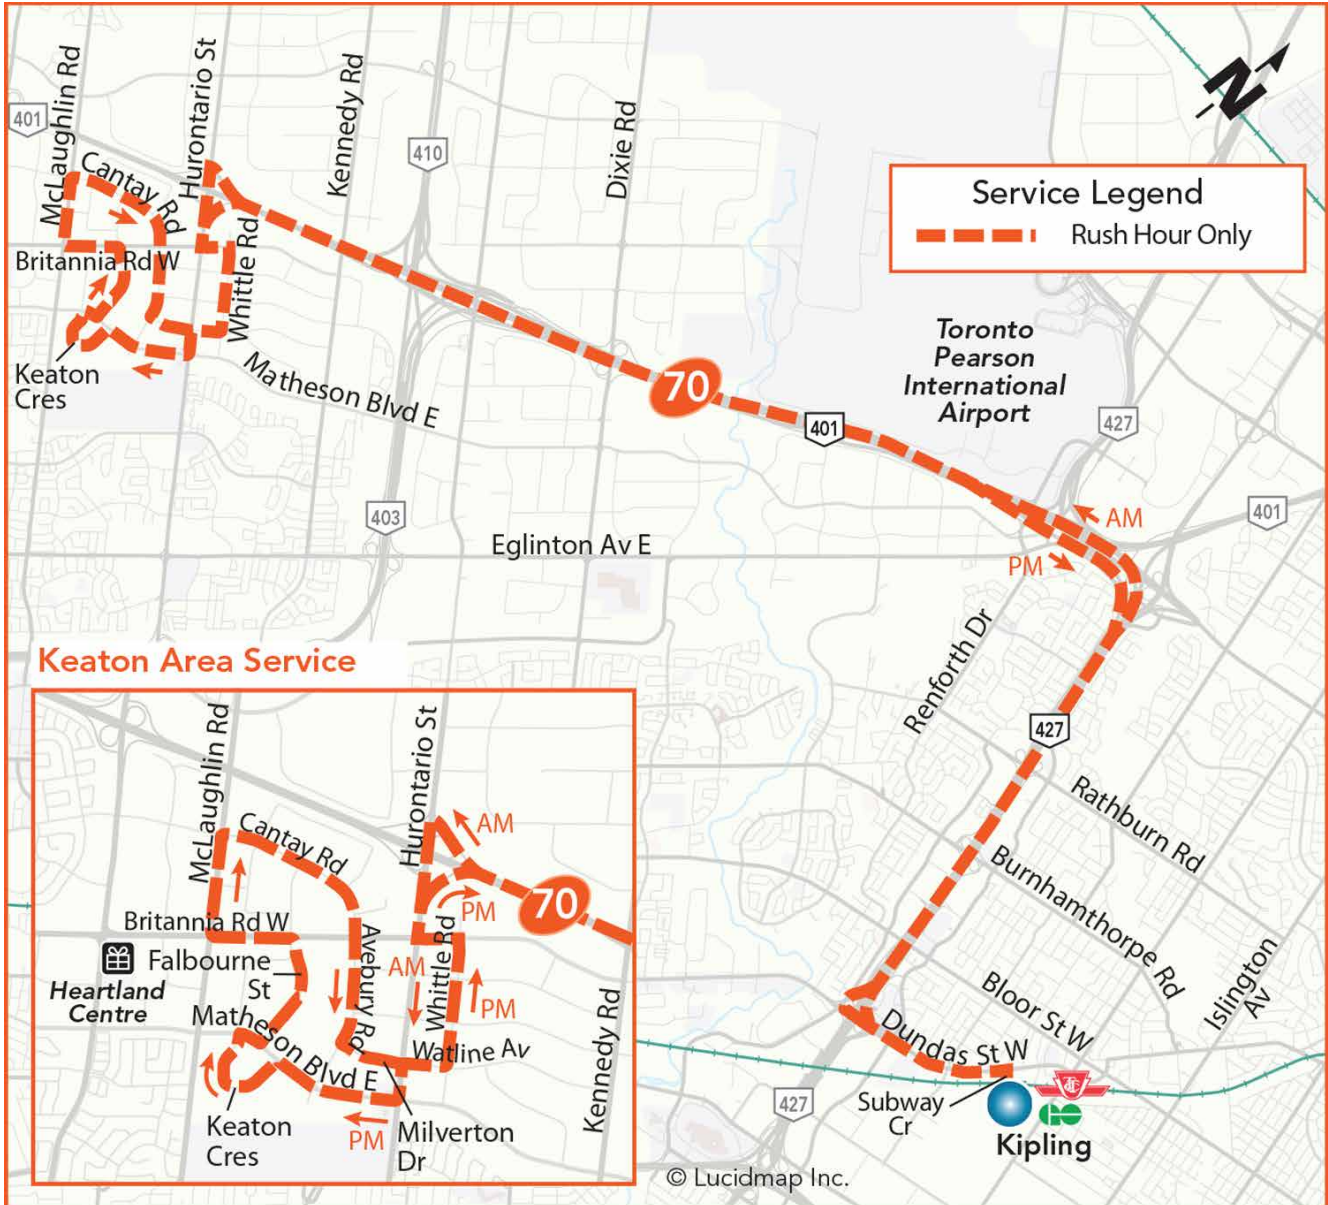

70

Keaton

Local Route
Monday to Friday

Eastbound to Kipling Bus Terminal
Westbound to Milverton Dr

Legend

- | | | |
|------------------------------------|--------------------|------------------|
| Terminal | TTC Subway Station | Library |
| Transitway Station | GO Train Station | Community Centre |
| High School, University or College | Hospital | Shopping Centre |