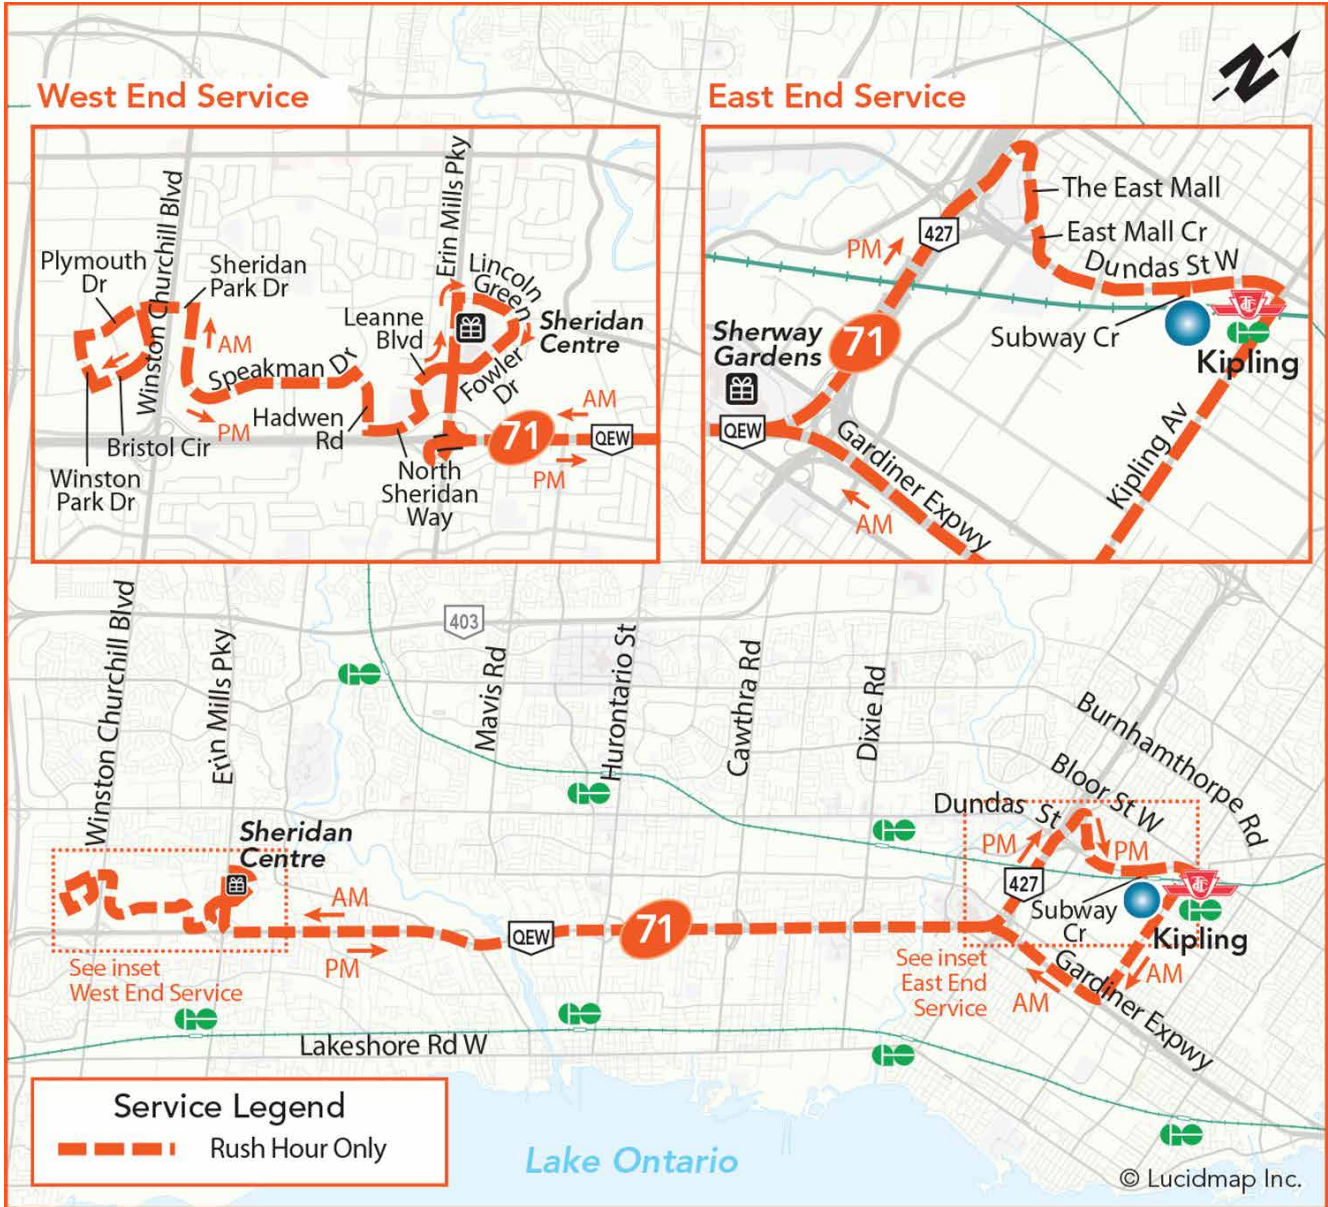

71

Sheridan-Subway

Local Route
Monday to Friday

Eastbound to Kipling Bus Terminal
Westbound to Plymouth Dr

Legend

- | | | |
|------------------------------------|--------------------|------------------|
| Terminal | TTC Subway Station | Library |
| Transitway Station | GO Train Station | Community Centre |
| High School, University or College | Hospital | Shopping Centre |