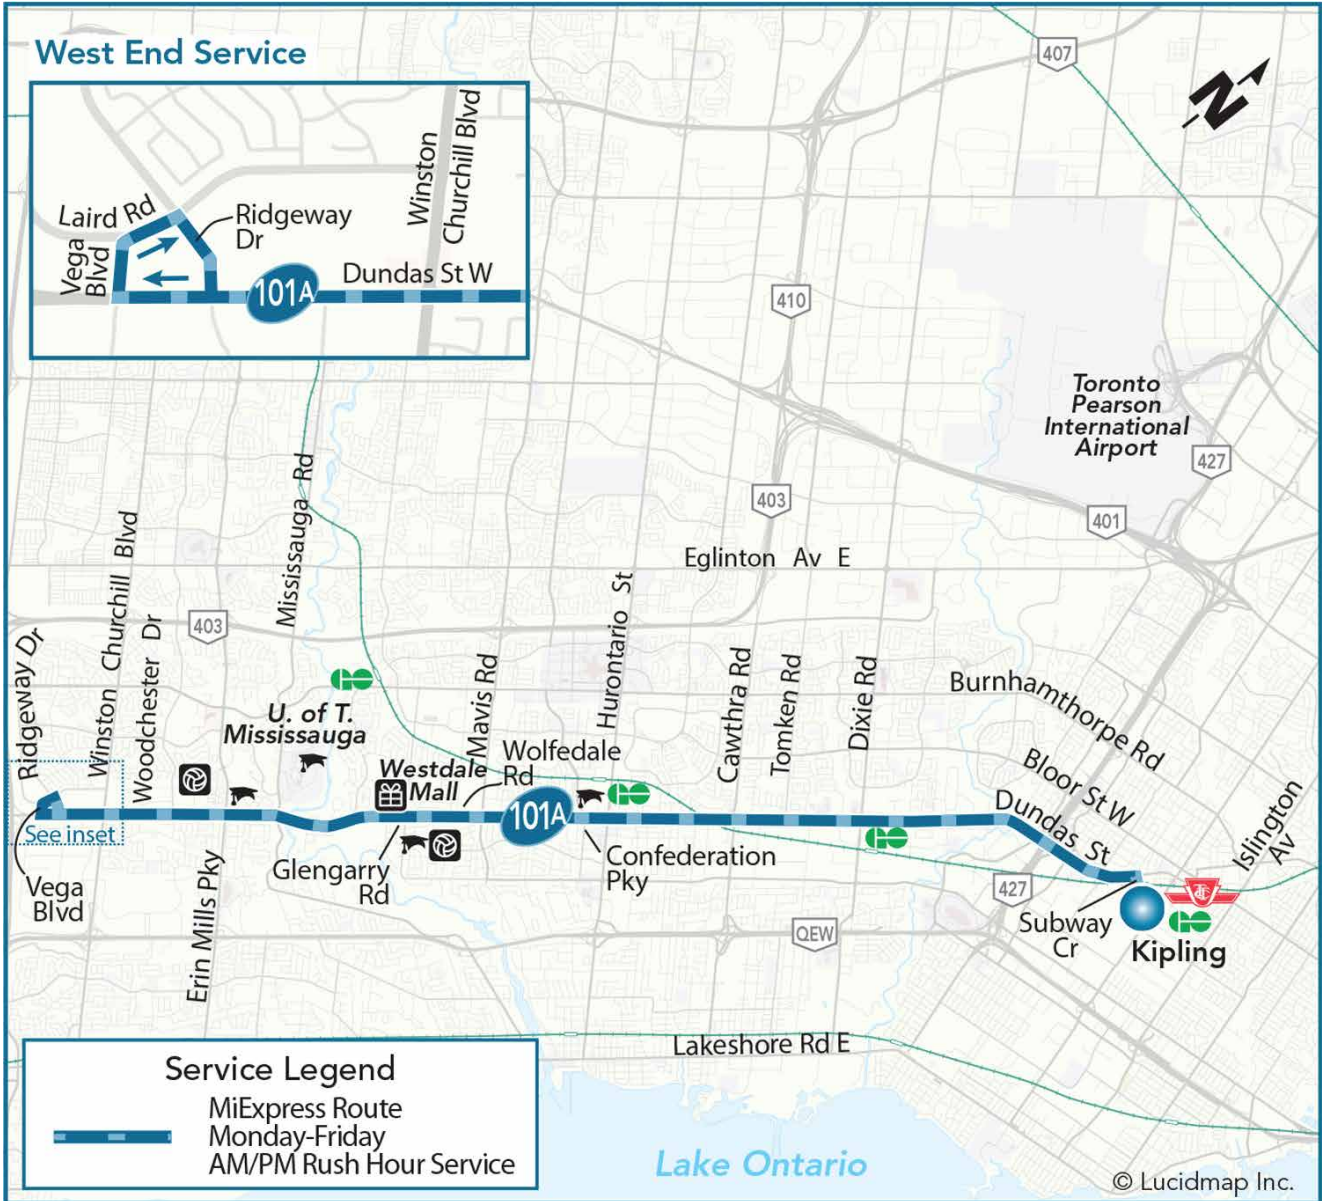

# Dundas Express

**Express Route**  
**Monday to Friday**

**Eastbound** to Kipling Bus Terminal  
**Westbound** to Ridgeway Dr

## Legend

- |                                    |                    |                  |
|------------------------------------|--------------------|------------------|
| Terminal                           | TTC Subway Station | Library          |
| Transitway Station                 | GO Train Station   | Community Centre |
| High School, University or College | Hospital           | Shopping Centre  |