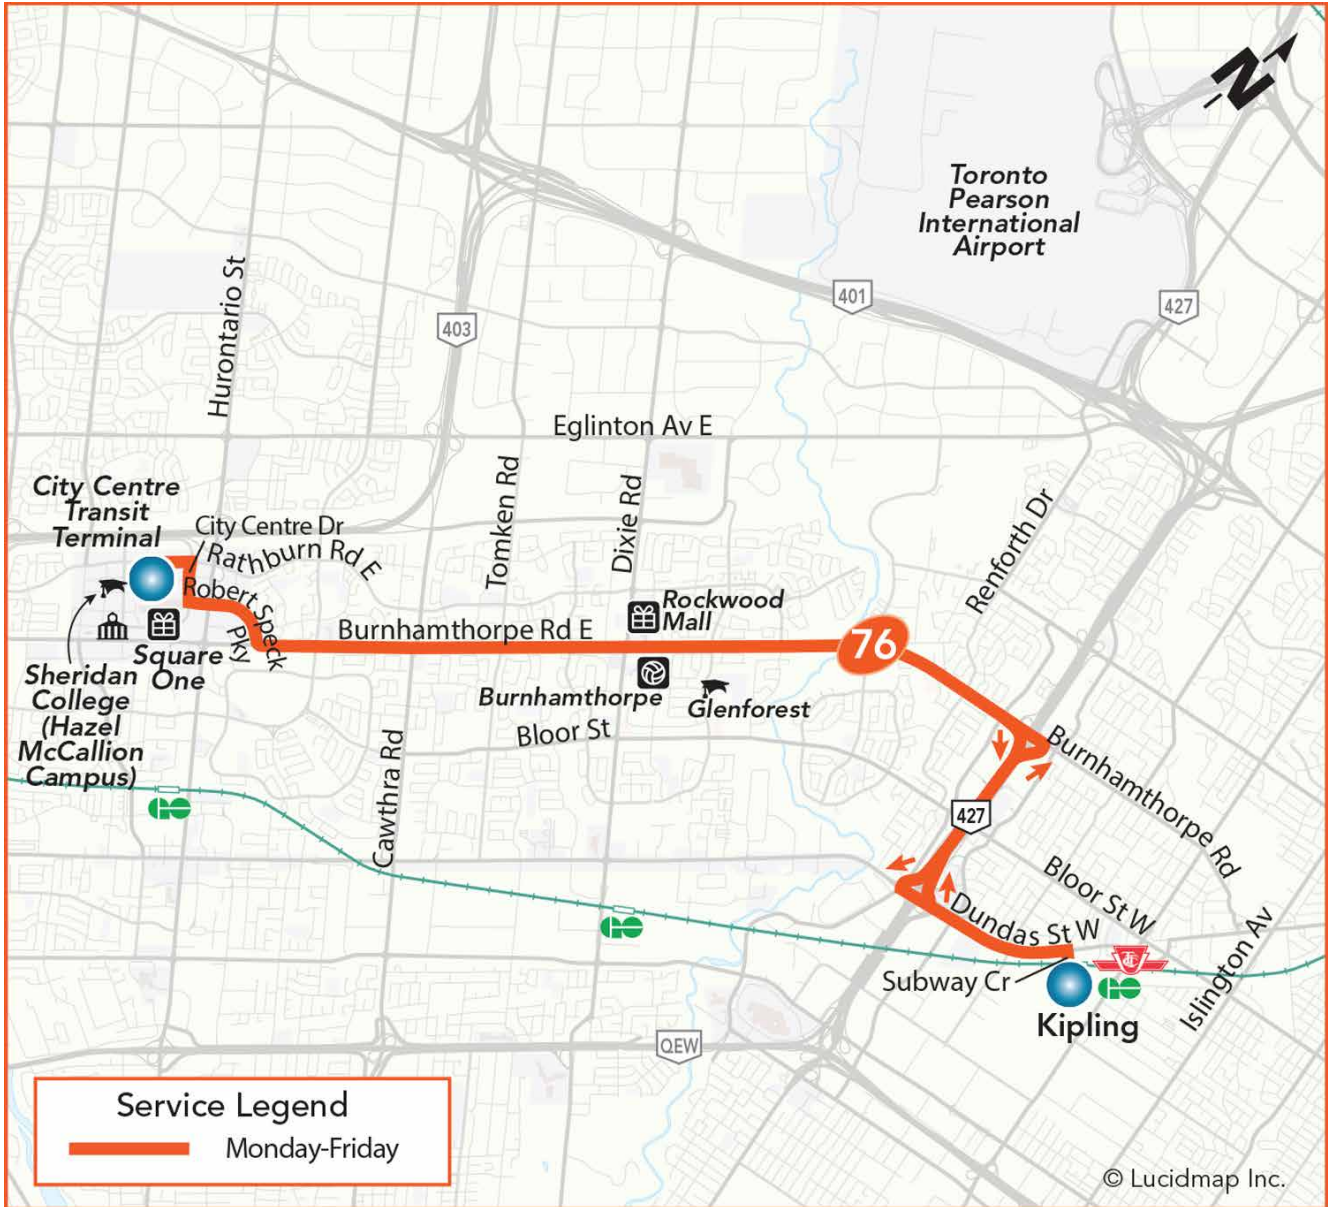

76

City Centre-Subway

Local Route
Monday to Friday

Eastbound to Kipling Bus Terminal
Westbound to City Centre Transit Terminal

Legend

- | | | |
|------------------------------------|--------------------|------------------|
| Terminal | TTC Subway Station | Library |
| Transitway Station | GO Train Station | Community Centre |
| High School, University or College | Hospital | Shopping Centre |