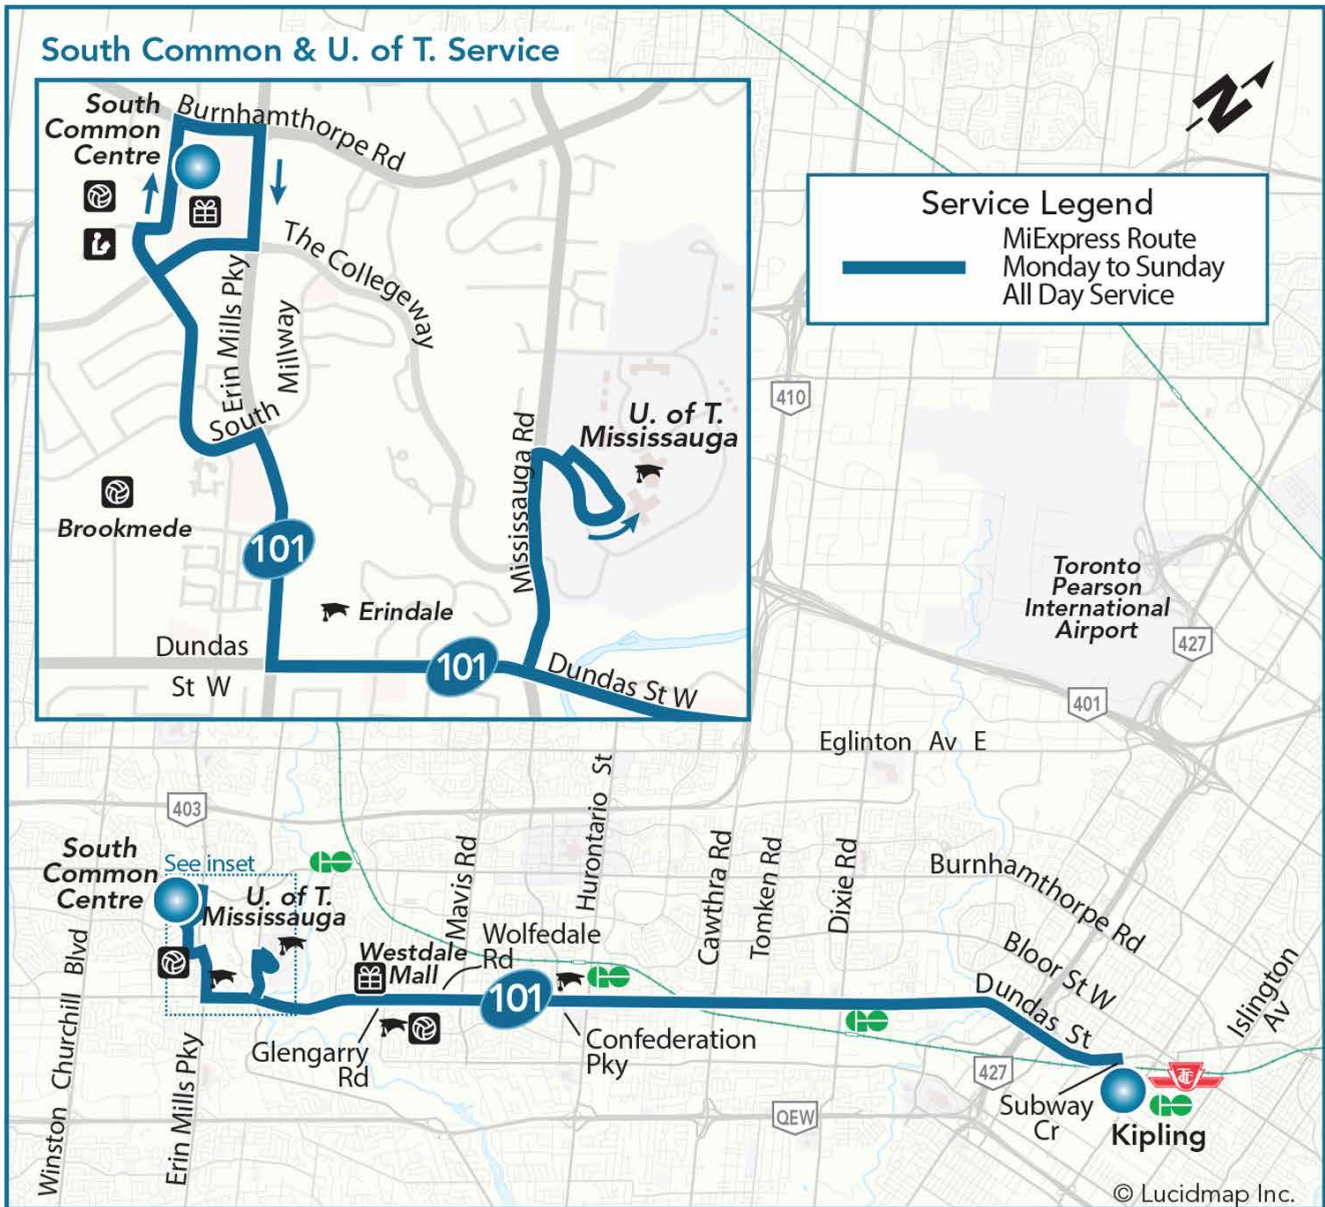

101

Dundas Express

Express Route
Monday to Saturday

Eastbound to Kipling Bus Terminal
Westbound to South Common Centre

Legend

- | | | |
|------------------------------------|--------------------|------------------|
| Terminal | TTC Subway Station | Library |
| Transitway Station | GO Train Station | Community Centre |
| High School, University or College | Hospital | Shopping Centre |