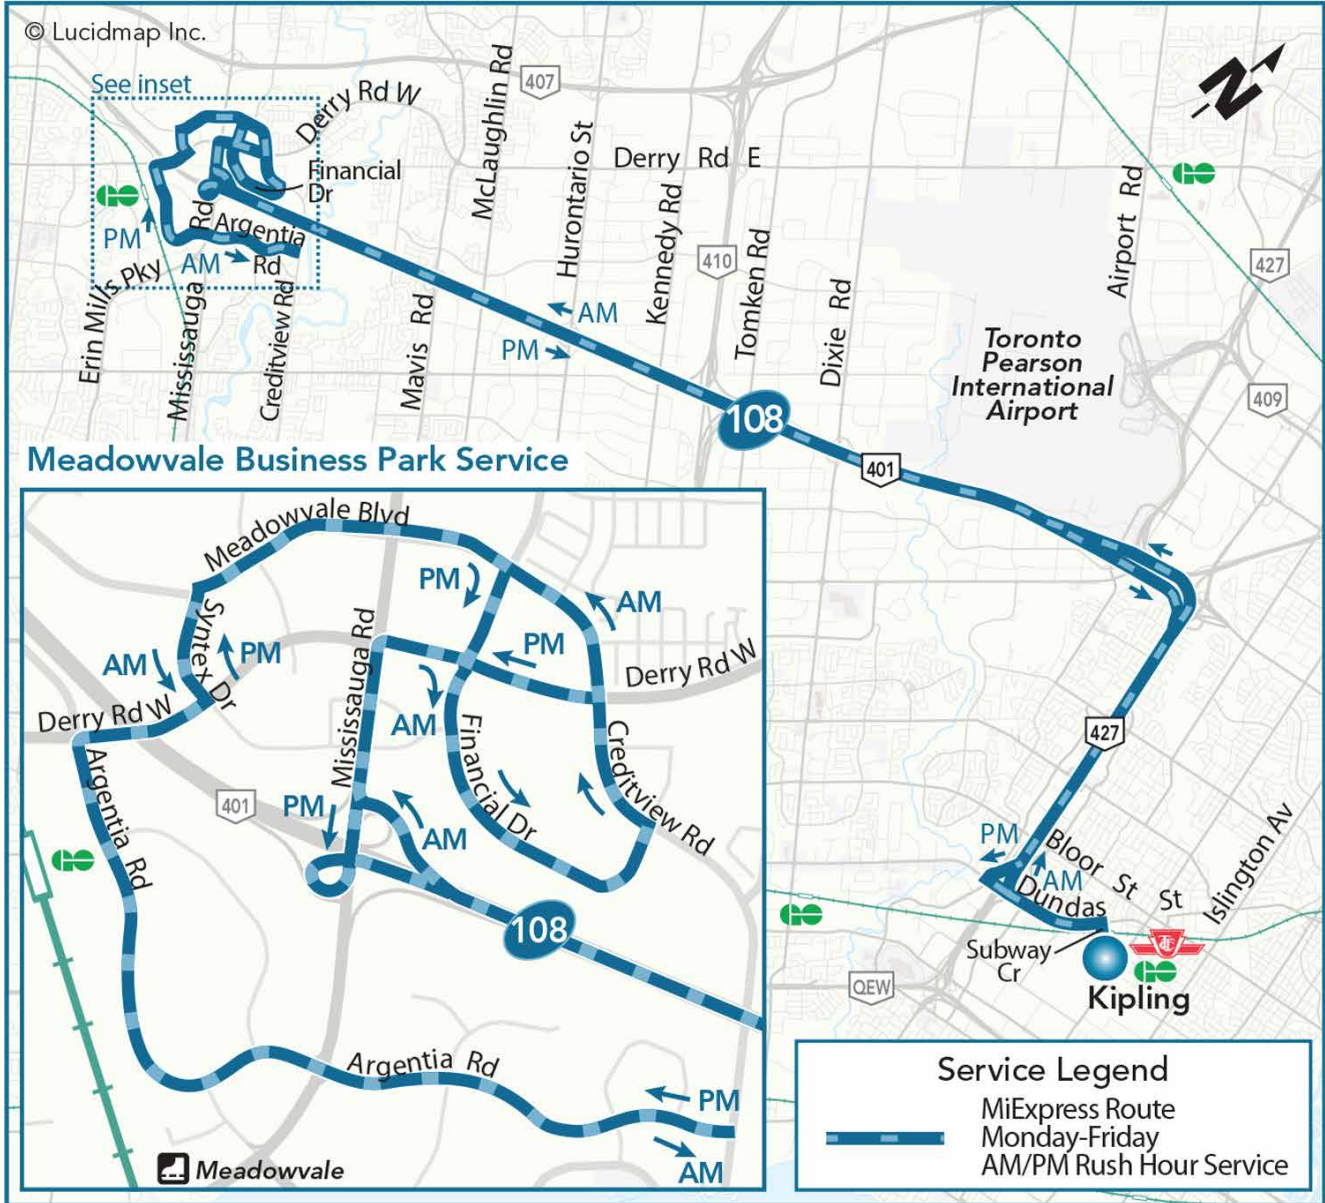

# Meadowvale-Business Express

**Express Route**  
**Monday to Friday**

**Northbound** to Argentia Rd  
**Southbound** to Kipling Bus Terminal

## Legend

- Terminal
- TTC Subway Station
- Library
- Transitway Station
- GO Train Station
- Community Centre
- High School, University or College
- Hospital
- Shopping Centre

Effective: January 4, 2021