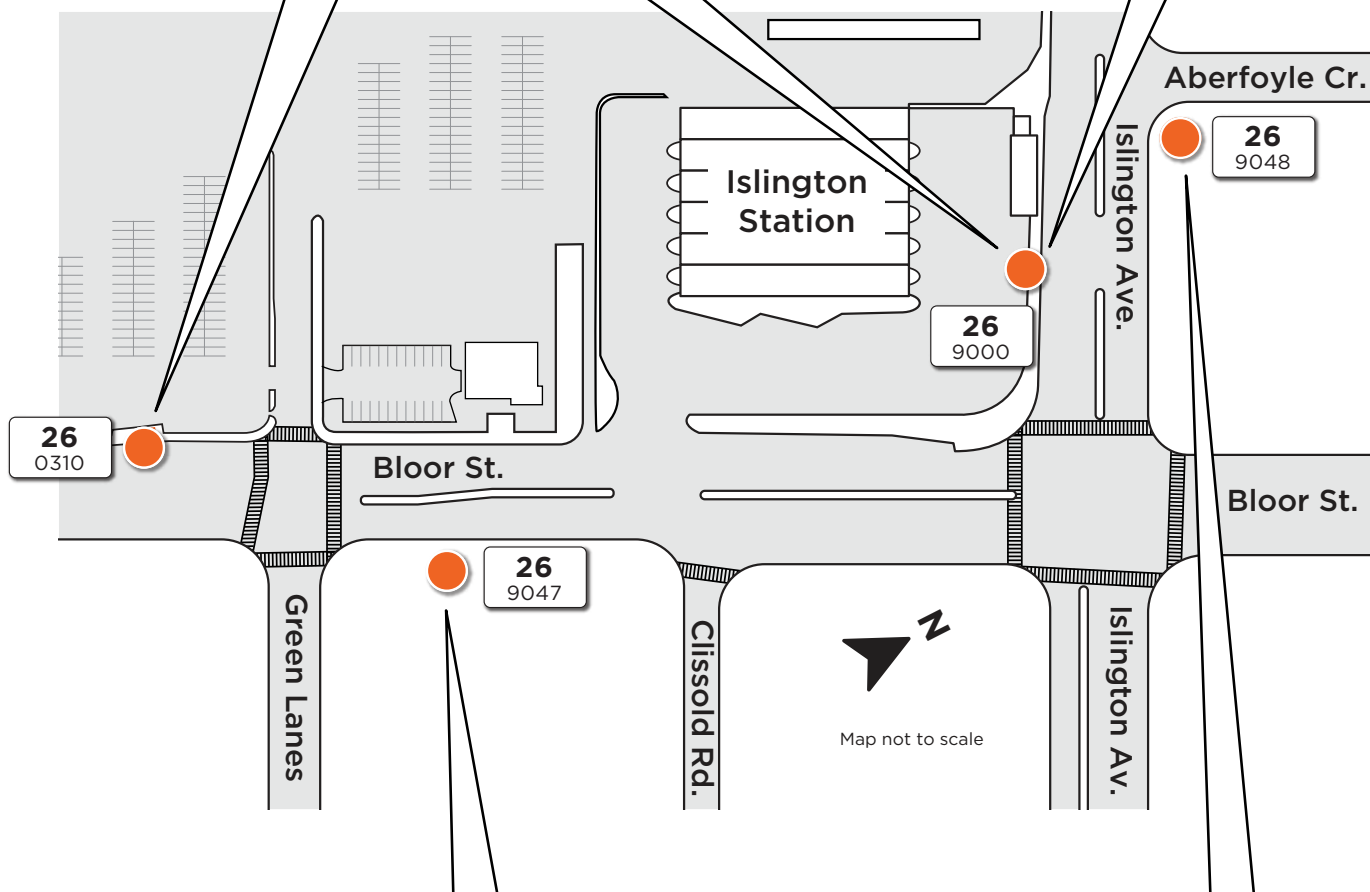

Islington Subway Station

Connect to Kipling

Board Route 26 eastbound at stop #0310 or stop #9000. At the new Kipling Bus Terminal customers can connect to MiWay routes headed to Mississauga.

Connect to Islington

Exit Route 26 eastbound at stop #9000.

Travel into Mississauga along Burnhamthorpe

Take Route 26 westbound at stop #9047 or or stop #9048.

Legend

Route # — **26**
 Bus stop # — 0310

Bus Stop Marker

Effective: January 4, 2021