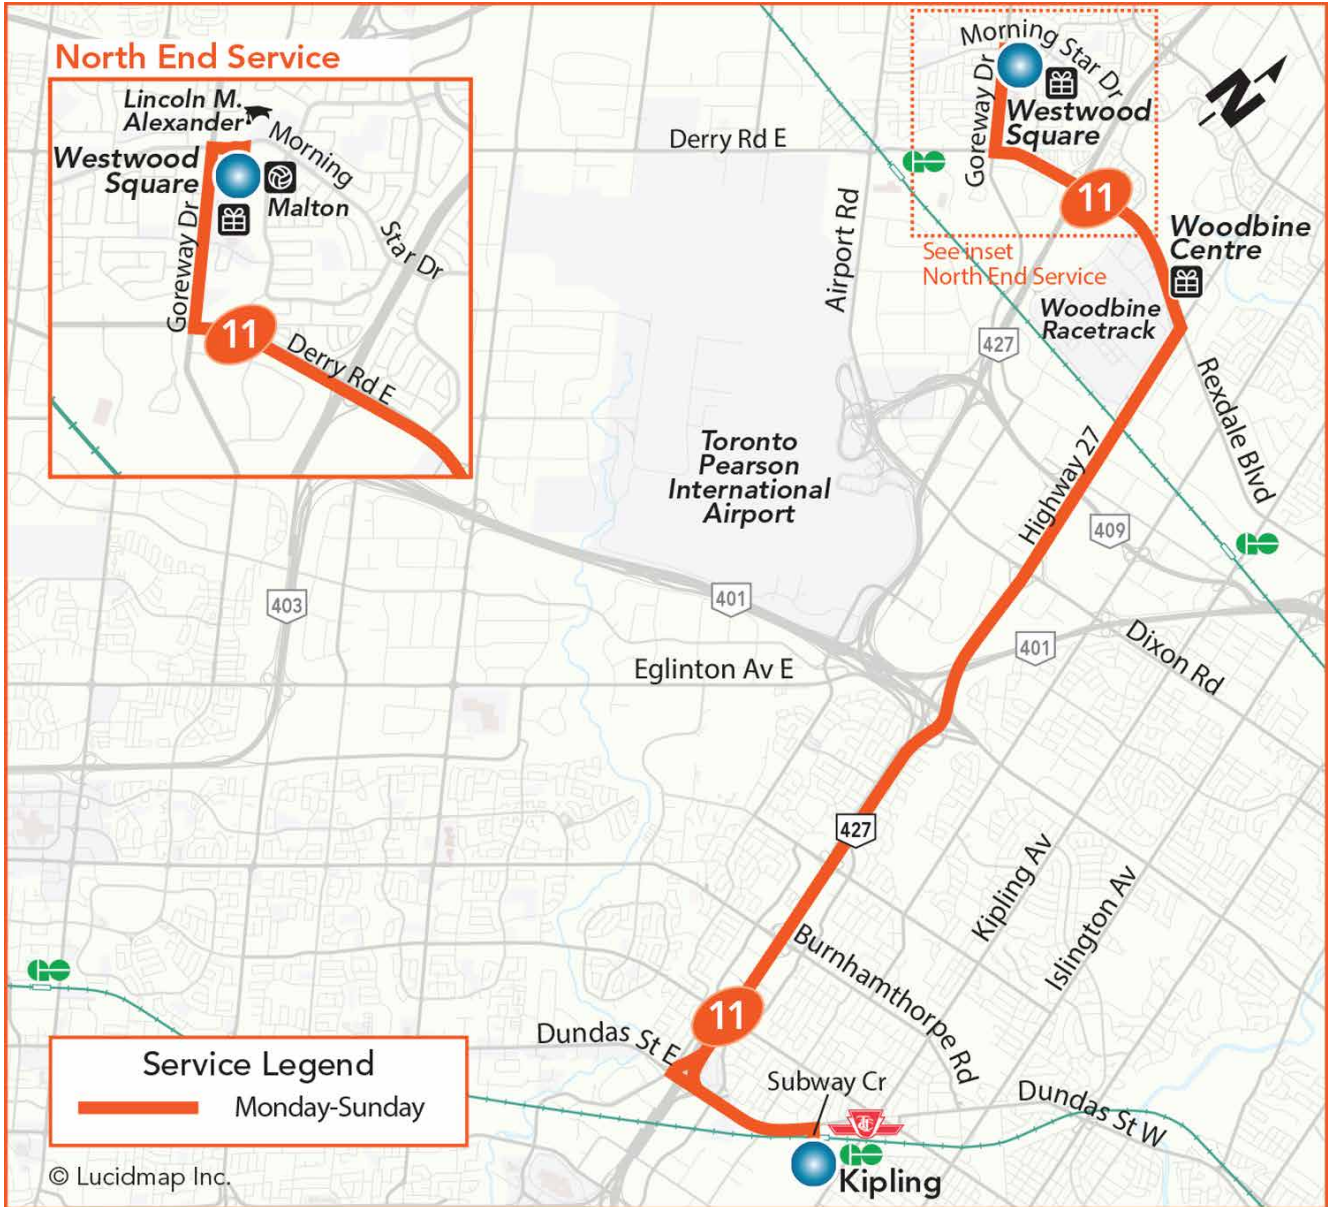

11

Westwood

Local Route
Monday to Sunday

Northbound to Westwood Square
Southbound to Kipling Bus Terminal

Service Legend
 Monday-Sunday

© Lucidmap Inc.

Legend					
	Terminal		TTC Subway Station		Library
	Transitway Station		GO Train Station		Community Centre
	High School, University or College		Hospital		Shopping Centre