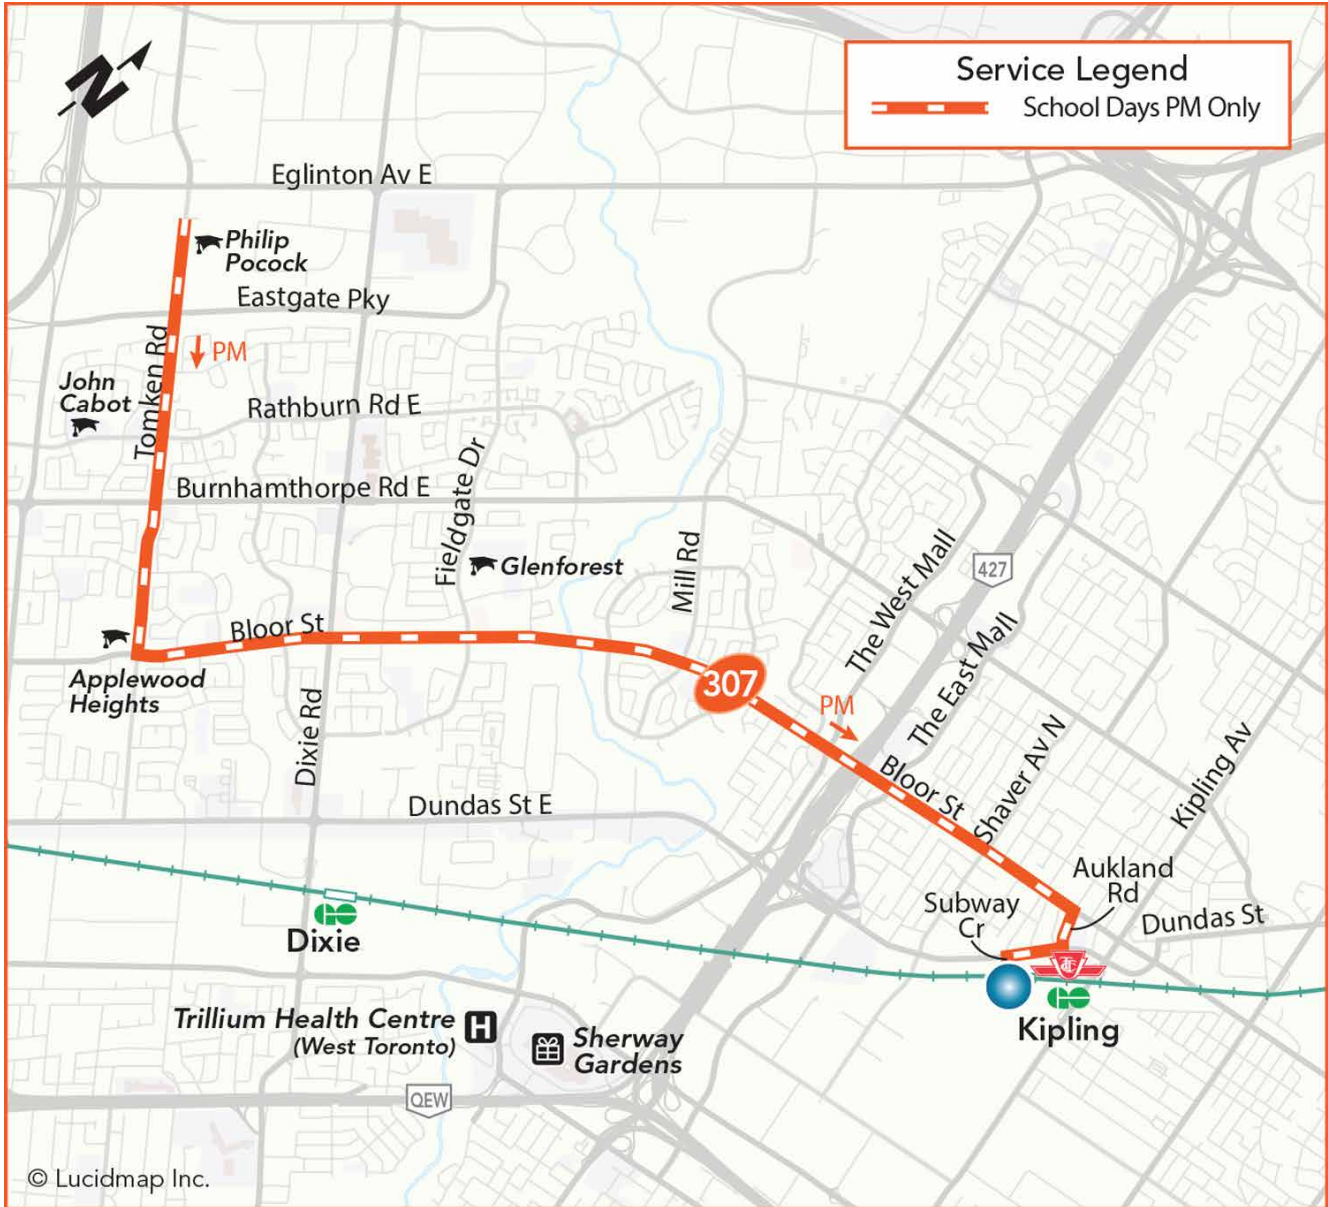

307

Philip Pocock-Bloor East

School Route
Monday to Friday

PM Trips to Kipling Bus Terminal

Legend

- | | | |
|------------------------------------|--------------------|------------------|
| Terminal | TTC Subway Station | Library |
| Transitway Station | GO Train Station | Community Centre |
| High School, University or College | Hospital | Shopping Centre |