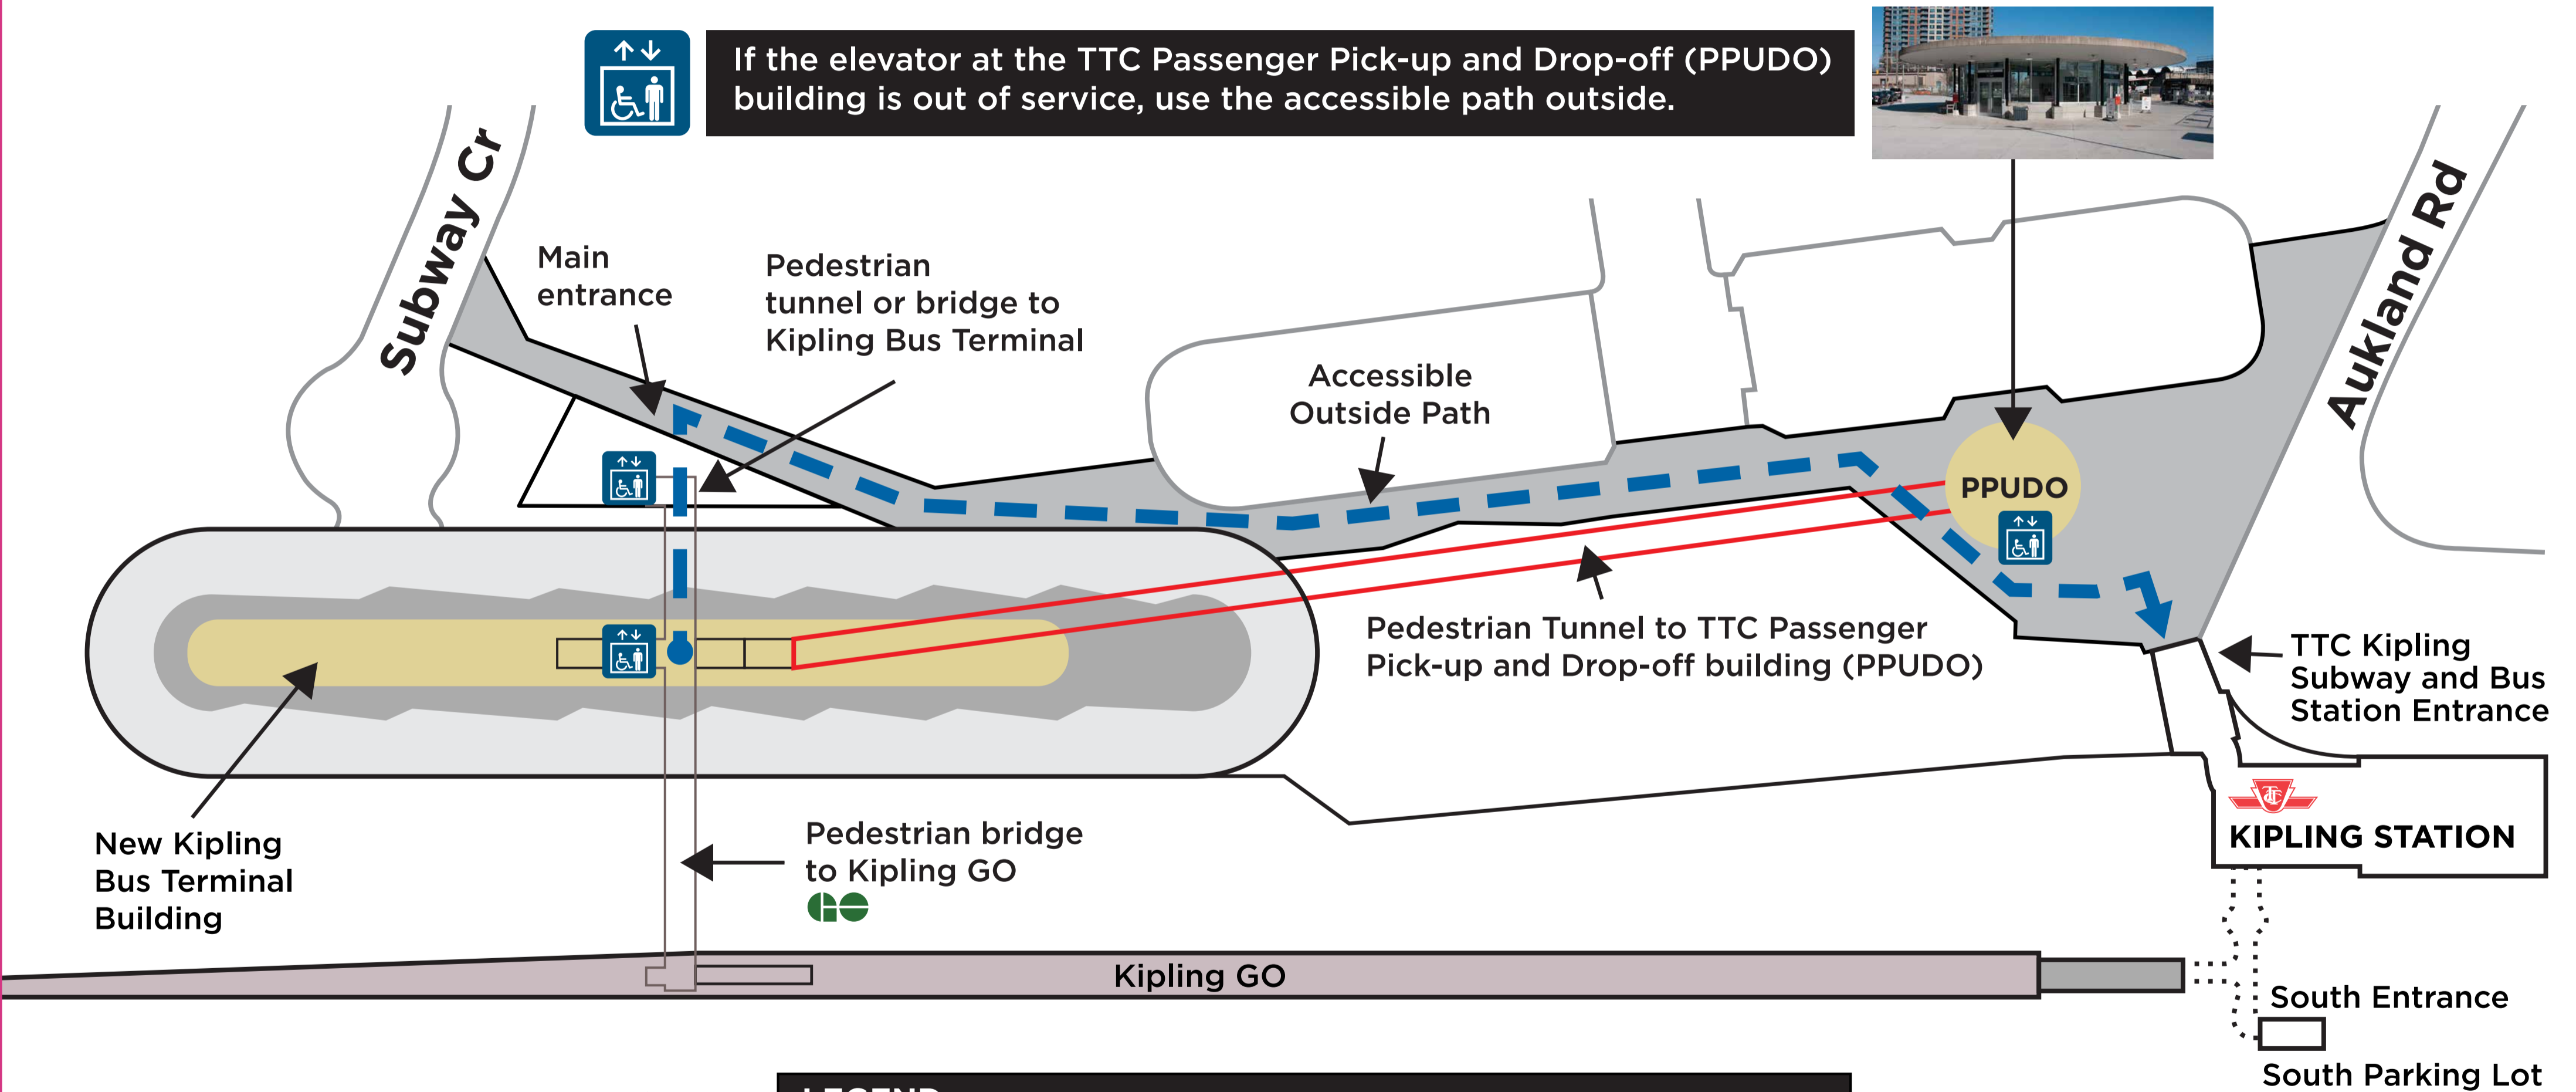

Kipling Transit Hub Accessible Path

If the elevator at the TTC Passenger Pick-up and Drop-off (PPUDO) building is out of service, use the accessible path outside.

LEGEND

 Accessible outside path between Kipling Bus Terminal and TTC Kipling Station.

 Underground tunnel between Kipling Bus Terminal and TTC Kipling Station.